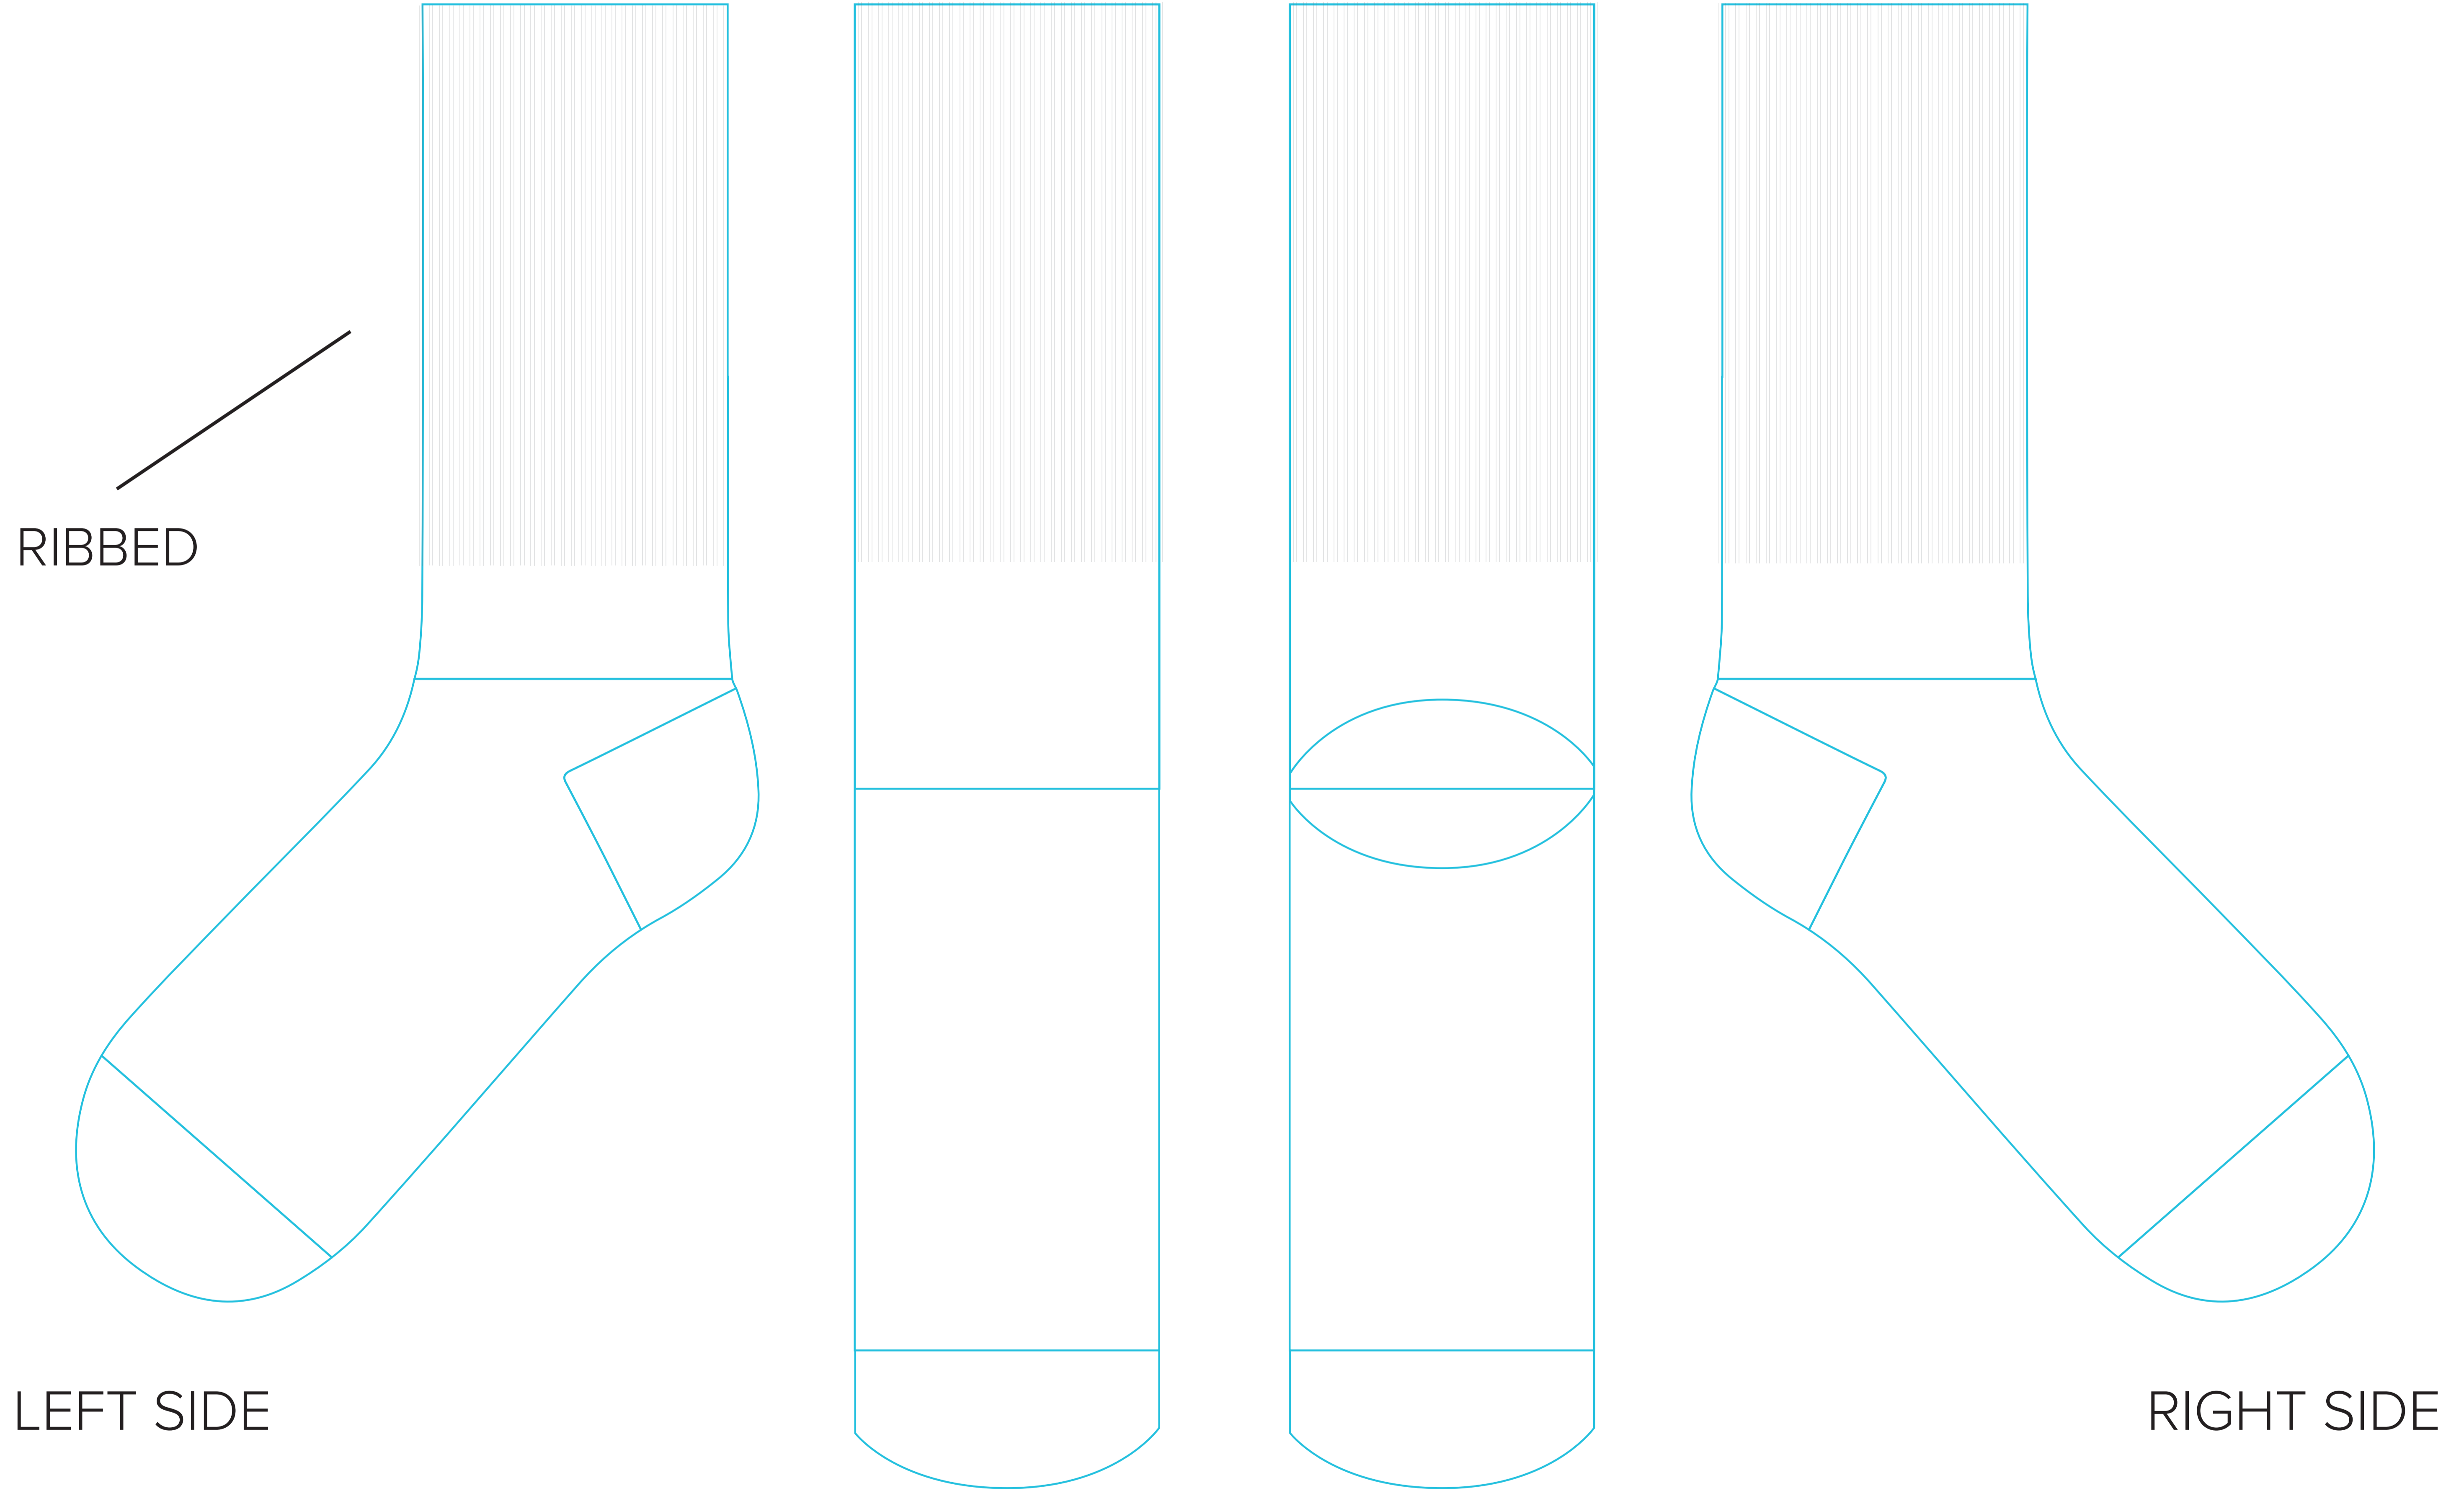

ORDER #:

PO #:

PREMIUM TOWEL SOCKS

#TTS-400

9.5" X 3.5" 7" CUFF

70% COTTON, 29% POLYAMID, SPANDEX

THREAD COLORS (MAX COLOR 6)

- PMS
- PMS
- PMS
- PMS
- PMS
- PMS

LEFT SIDE

TOP/FRONT

BACK/BOTTOM

RIGHT SIDE