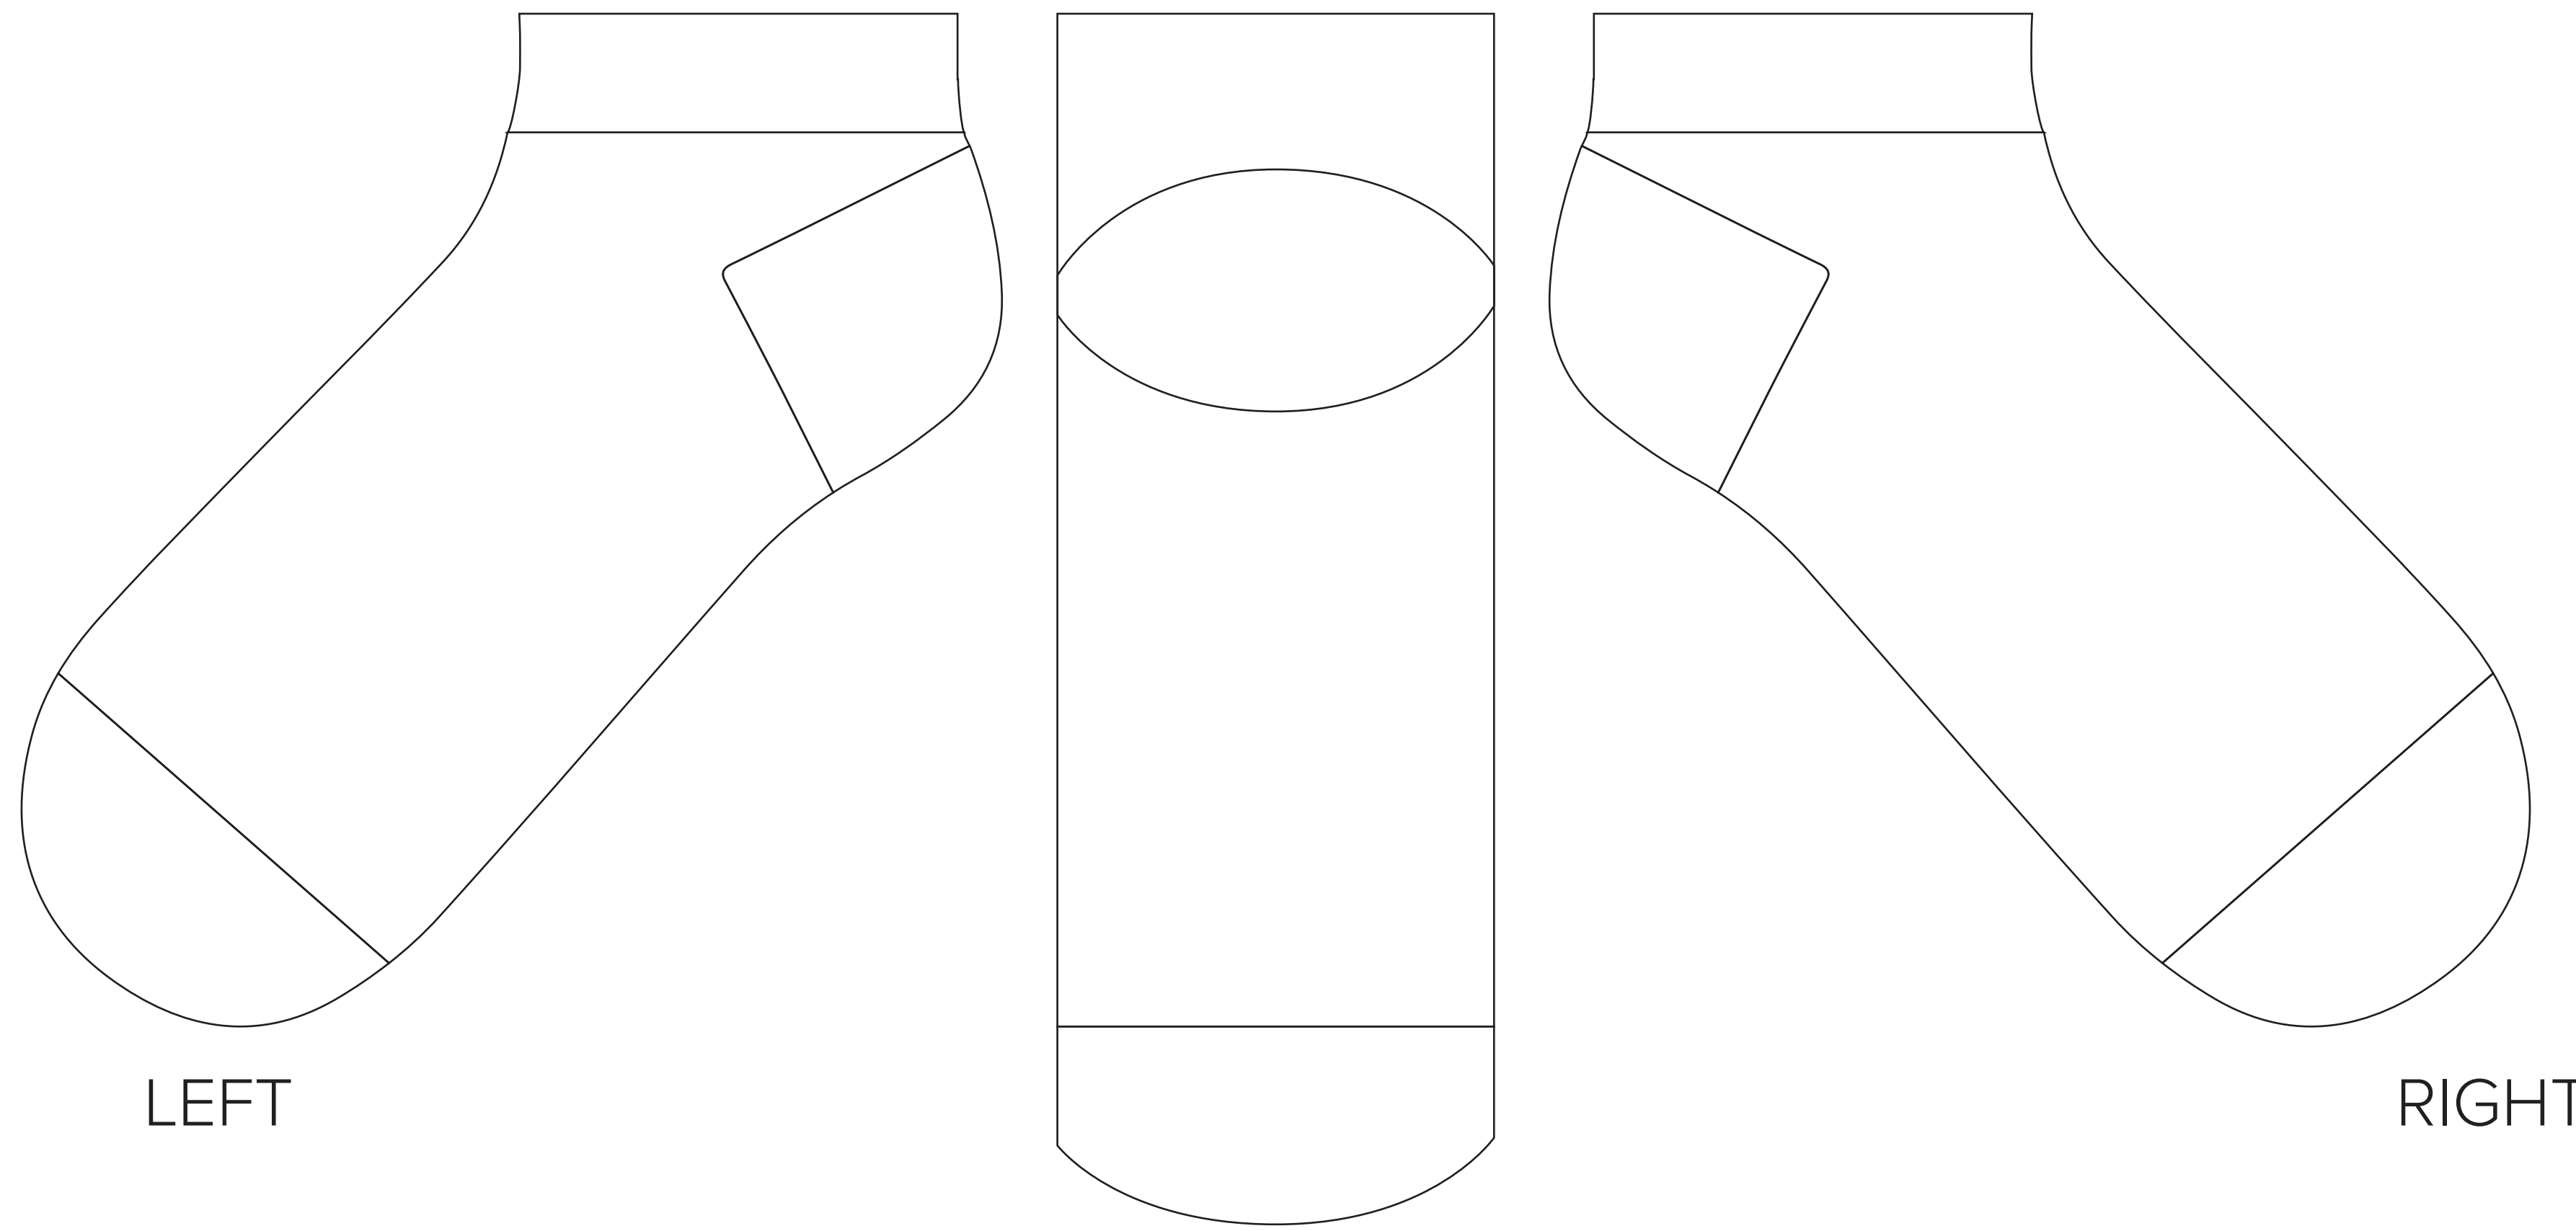

**PREMIUM EXTRA THICK ANKLE SOCKS**

#TST-200

8.66" X 3.5" 1" CUFF

LEFT

BACK

RIGHT