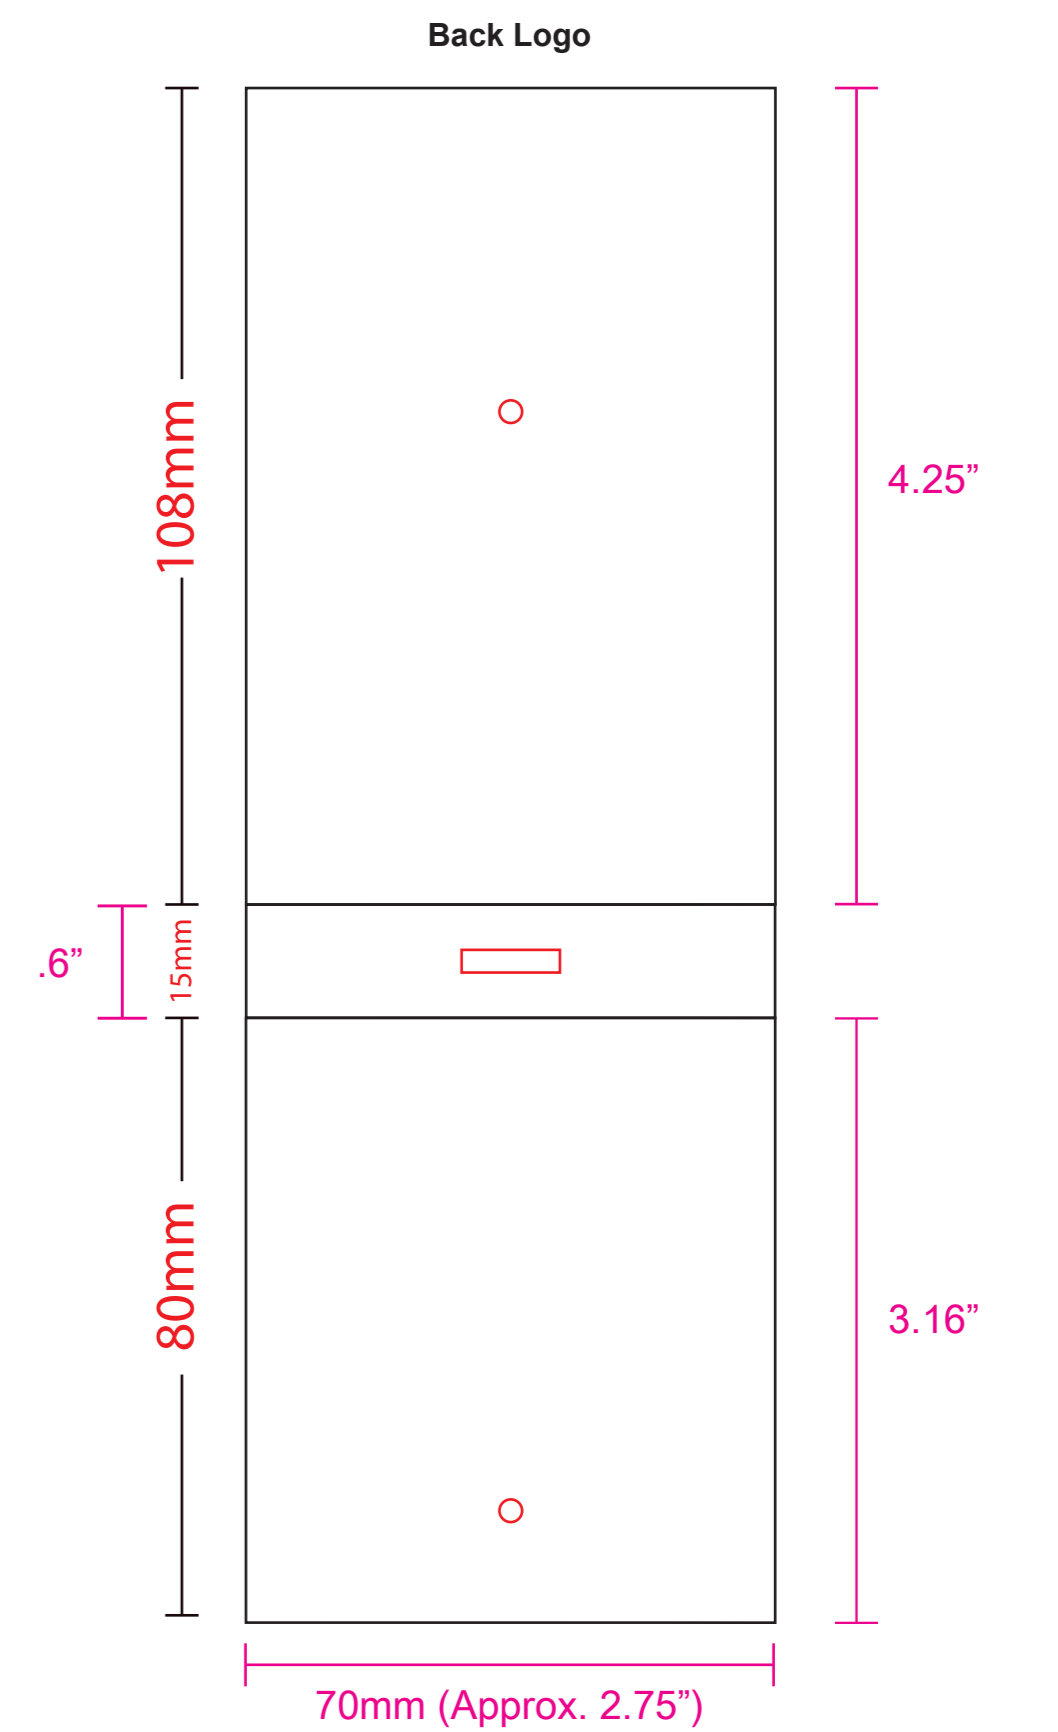

ORDER #

PO #

PREMIUM EXTRA THICK ANKLE SOCKS

#TST-200

8.66" X 3.5" 1" CUFF

STOCK THREAD COLORS

#

#

#

#

LEFT

TOP/FRONT

BACK/BOTTOM

RIGHT

Custom Packaging Hang Tag

Back Logo

108mm

4.25"

.6"

15mm

80mm

3.16"

70mm (Approx. 2.75")

Front Logo

Cut/Hole Line

FULL COLOR IMPRINT

PMS

PMS