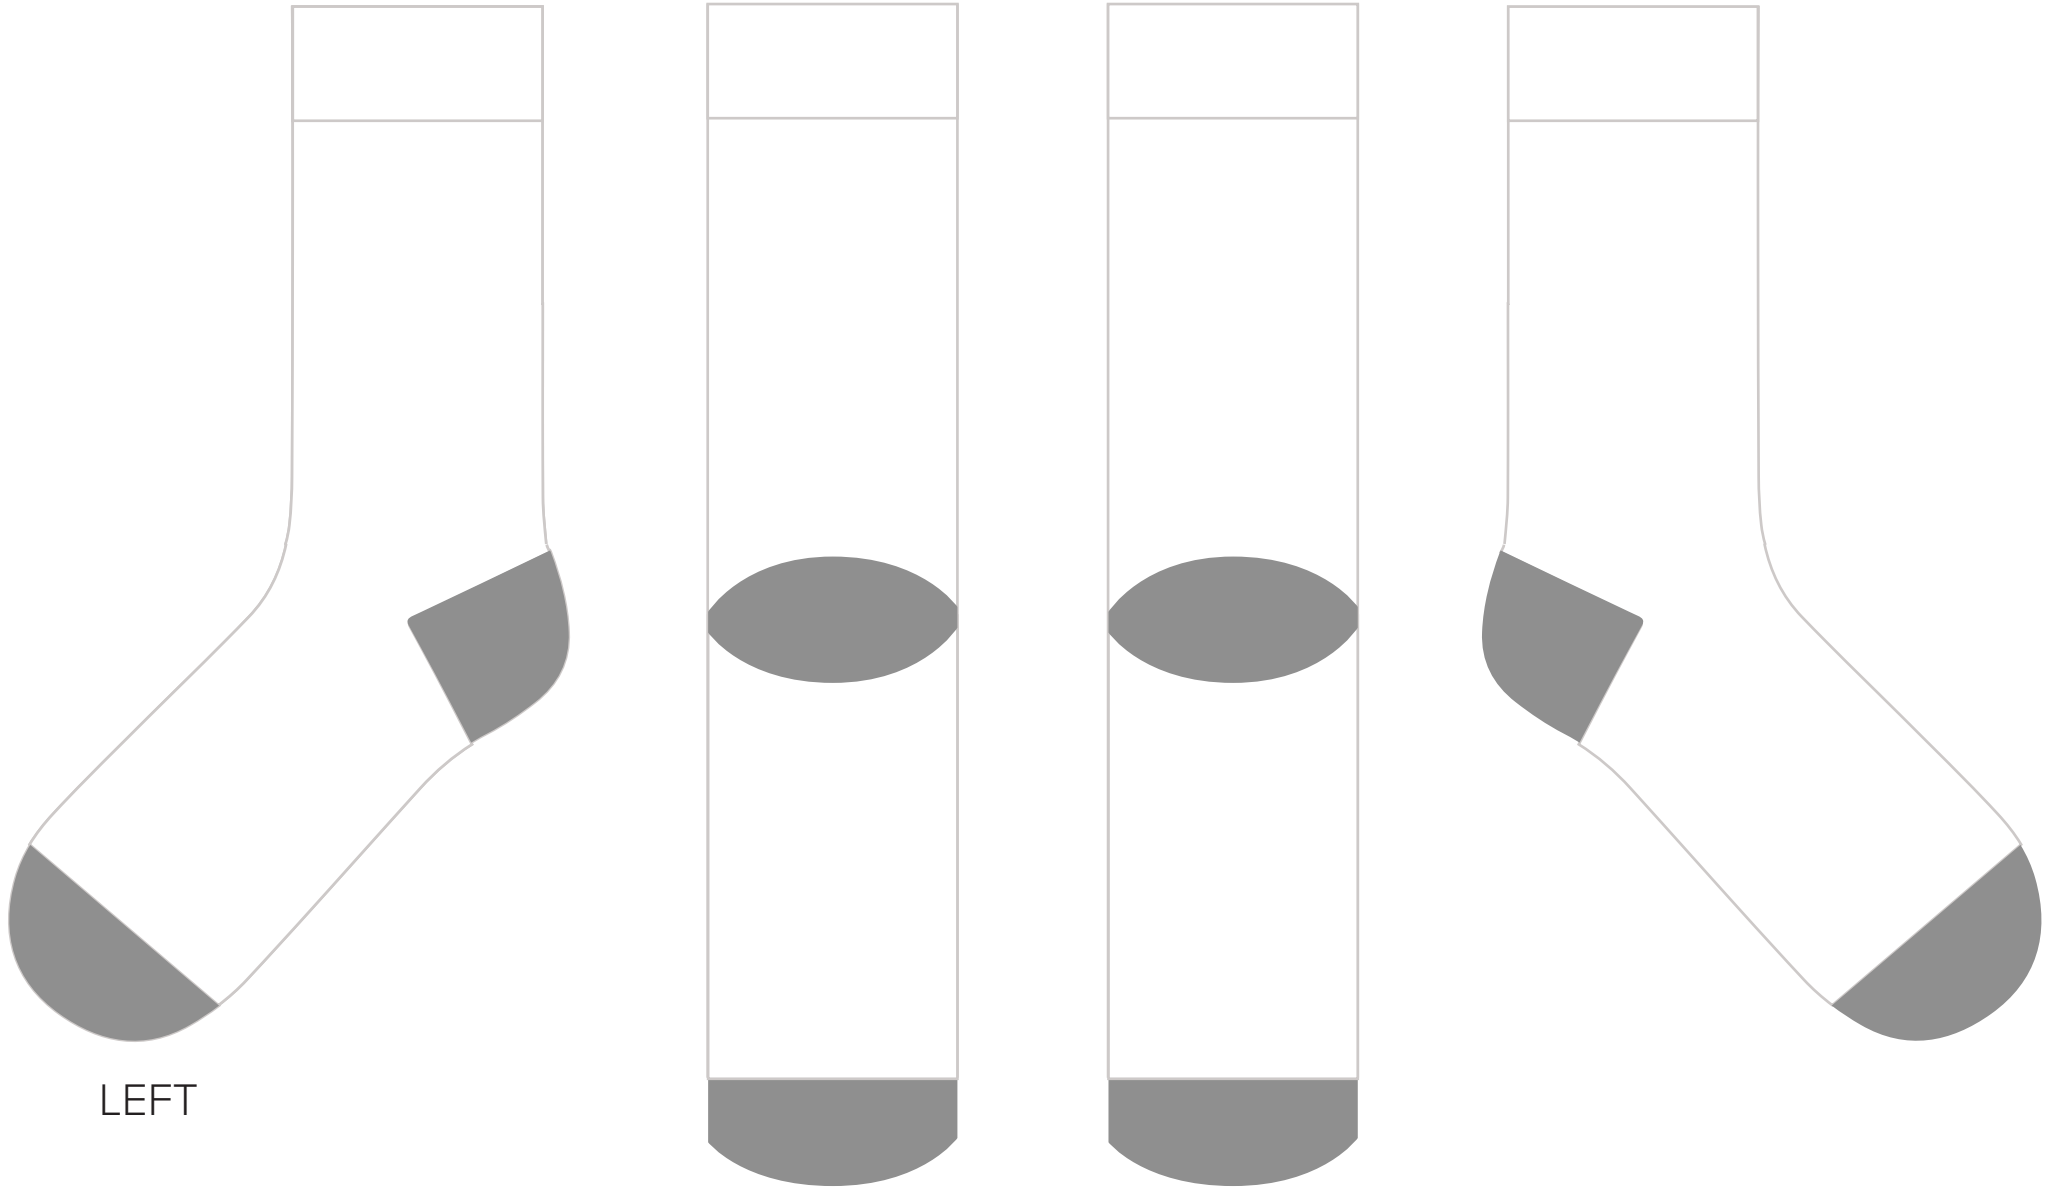

ORDER #

PO #

RECYCLED WOVEN CREW SOCKS

#TSR-400

8.66" X 3.35 W" X 9.44", 1.7" CUFF

STOCK THREAD COLORS
(MAX COLORS 6)

- PMS COLOR
- PMS COLOR
- PMS COLOR

LEFT

TOP/FRONT

BACK