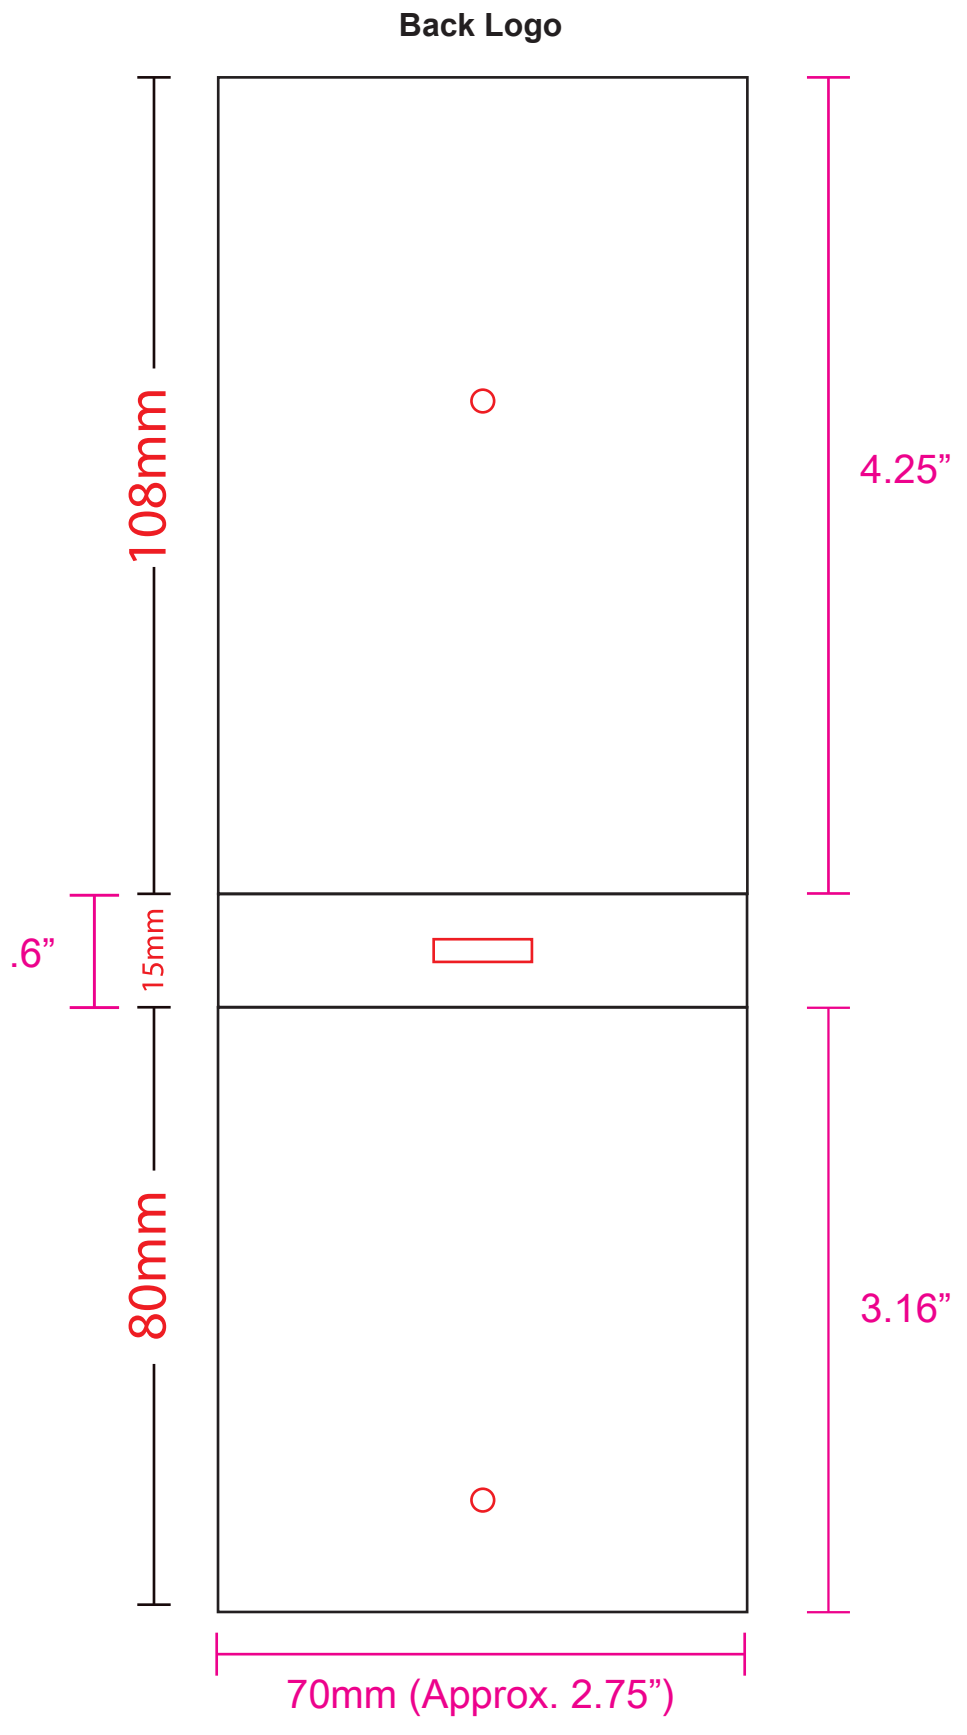

ORDER #

PO #

CREW SOCKS

#TS-400

8.66" X 3.35 W" X 9.44", 1.7" CUFF

STOCK THREAD COLORS

#

#

#

#

LEFT SIDE

TOP/FRONT

BACK/BOTTOM

RIGHT SIDE

Custom Packaging Hang Tag

Front Logo

Cut/Hole Line

FULL COLOR IMPRINT

PMS

PMS