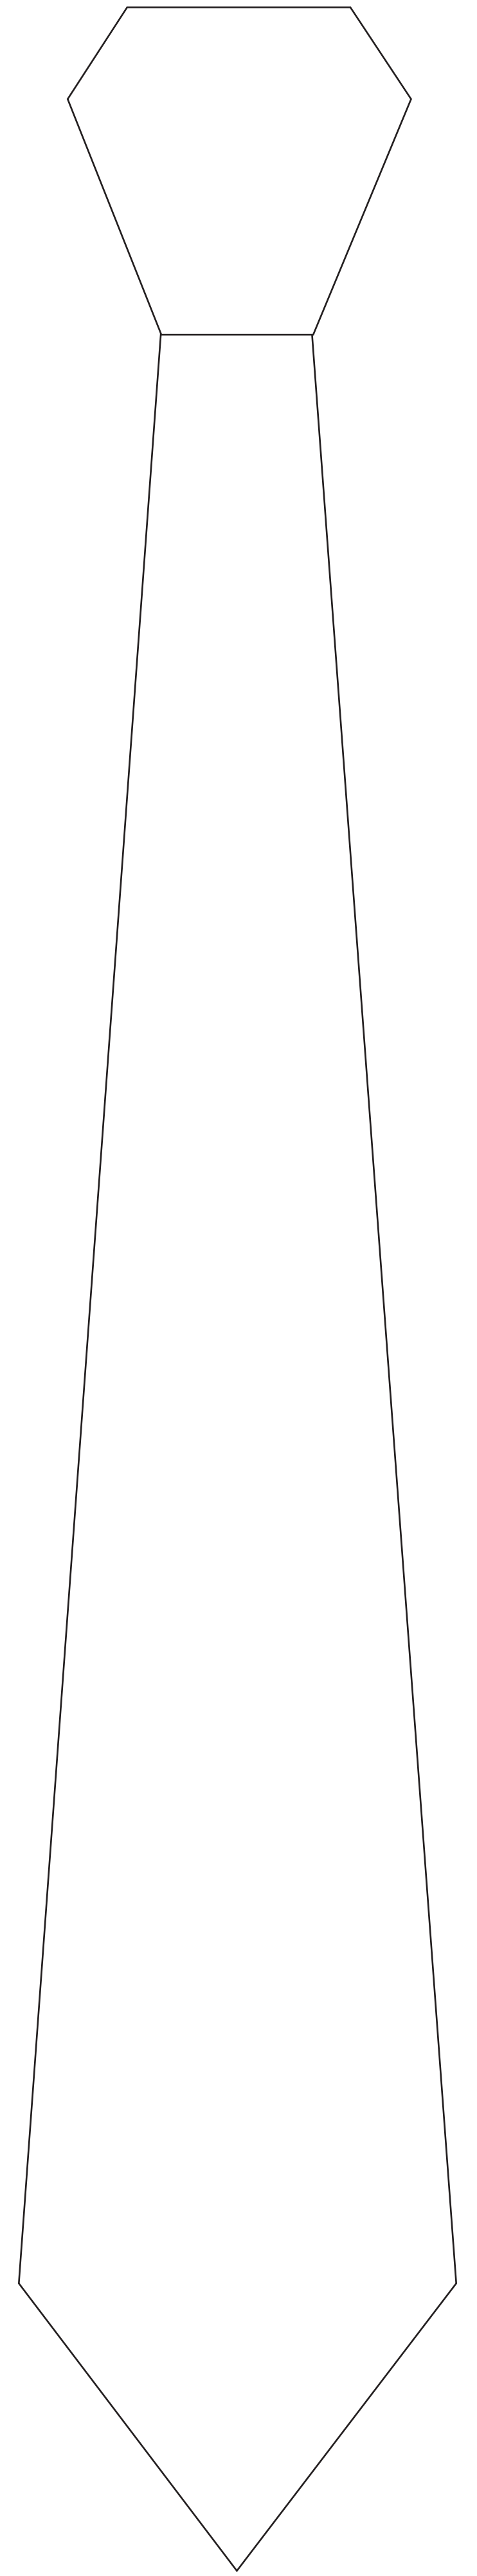

ORDER #

PO #

NECK TIE (ADULT)

#TIE-500

MATERIAL: SYNTHETIC SILK 100GSM

PRODUCT COLOR:

WHITE

IMPRINT COLORS:

CMYK DYE SUBLIMATED

46cm

9cm