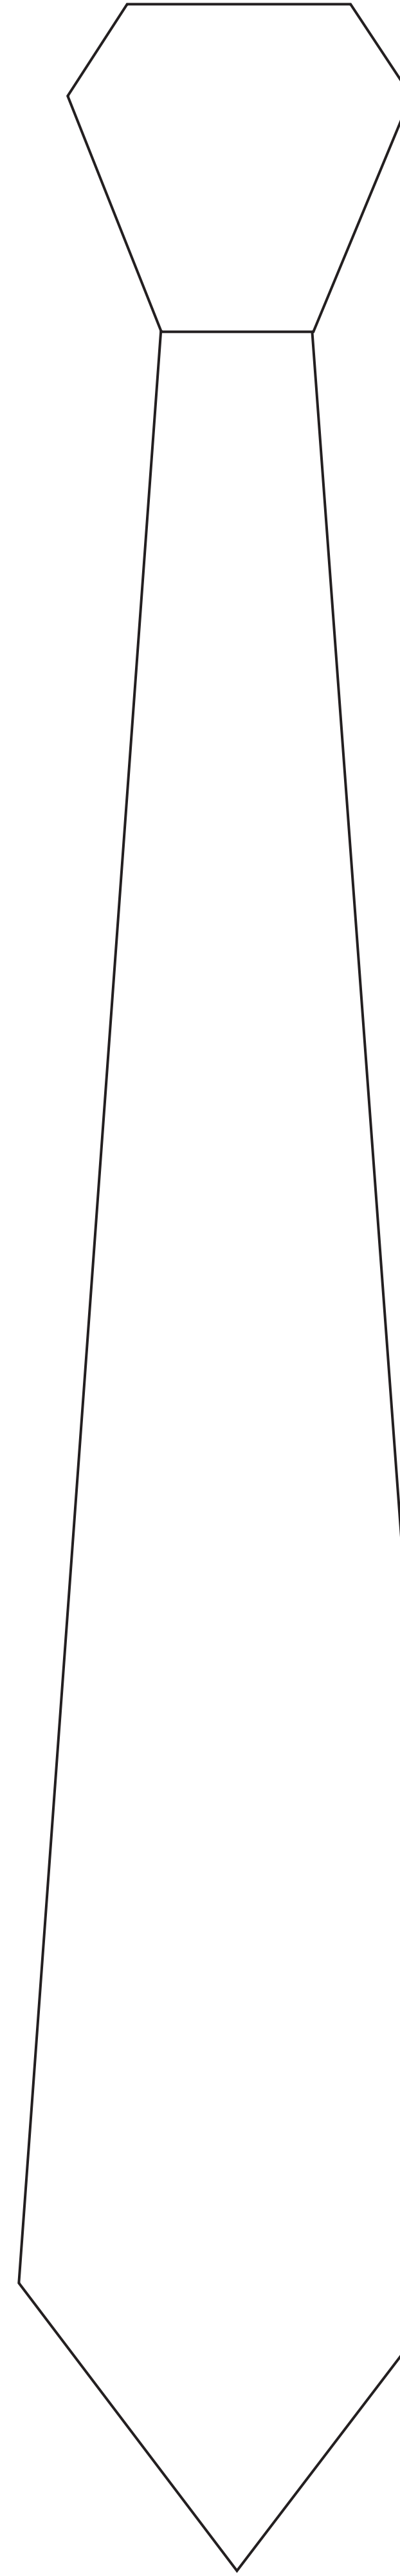

**ORDER #**

**PO #**

**NECK TIE (ADULT)**

#TIE-500

MATERIAL: SYNTHETIC SILK 100GSM

PRODUCT COLOR:

WHITE

IMPRINT COLORS:

CMYK DYE SUBLIMATED

Front

Back

46cm

9cm