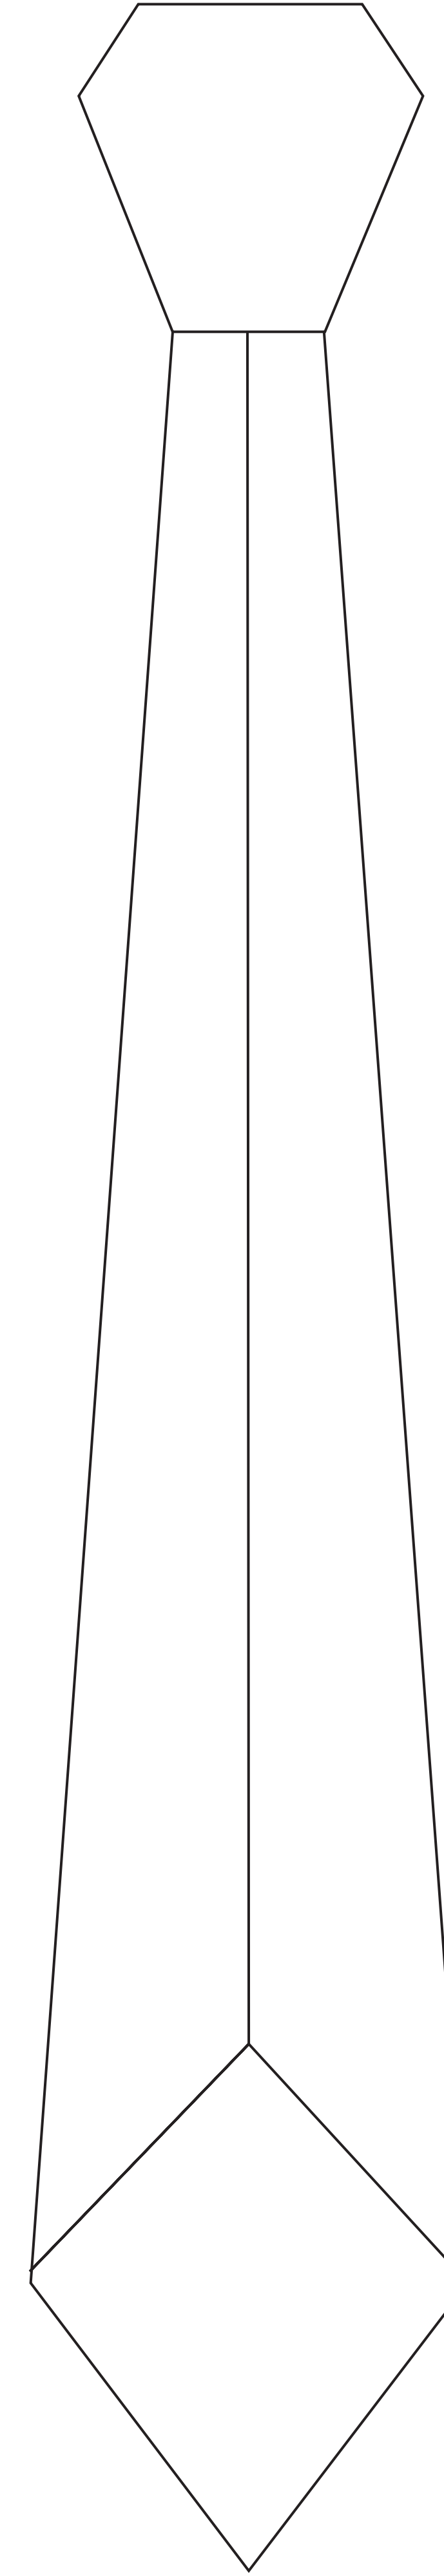

**ORDER #**

**PO #**

**NECK TIE (ADULT)**

#TIE-500

MATERIAL: SYNTHETIC SILK 100GSM

PRODUCT COLOR:

WHITE

IMPRINT COLORS:

CMYK DYE SUBLIMATED

Front

Back

46cm

9cm