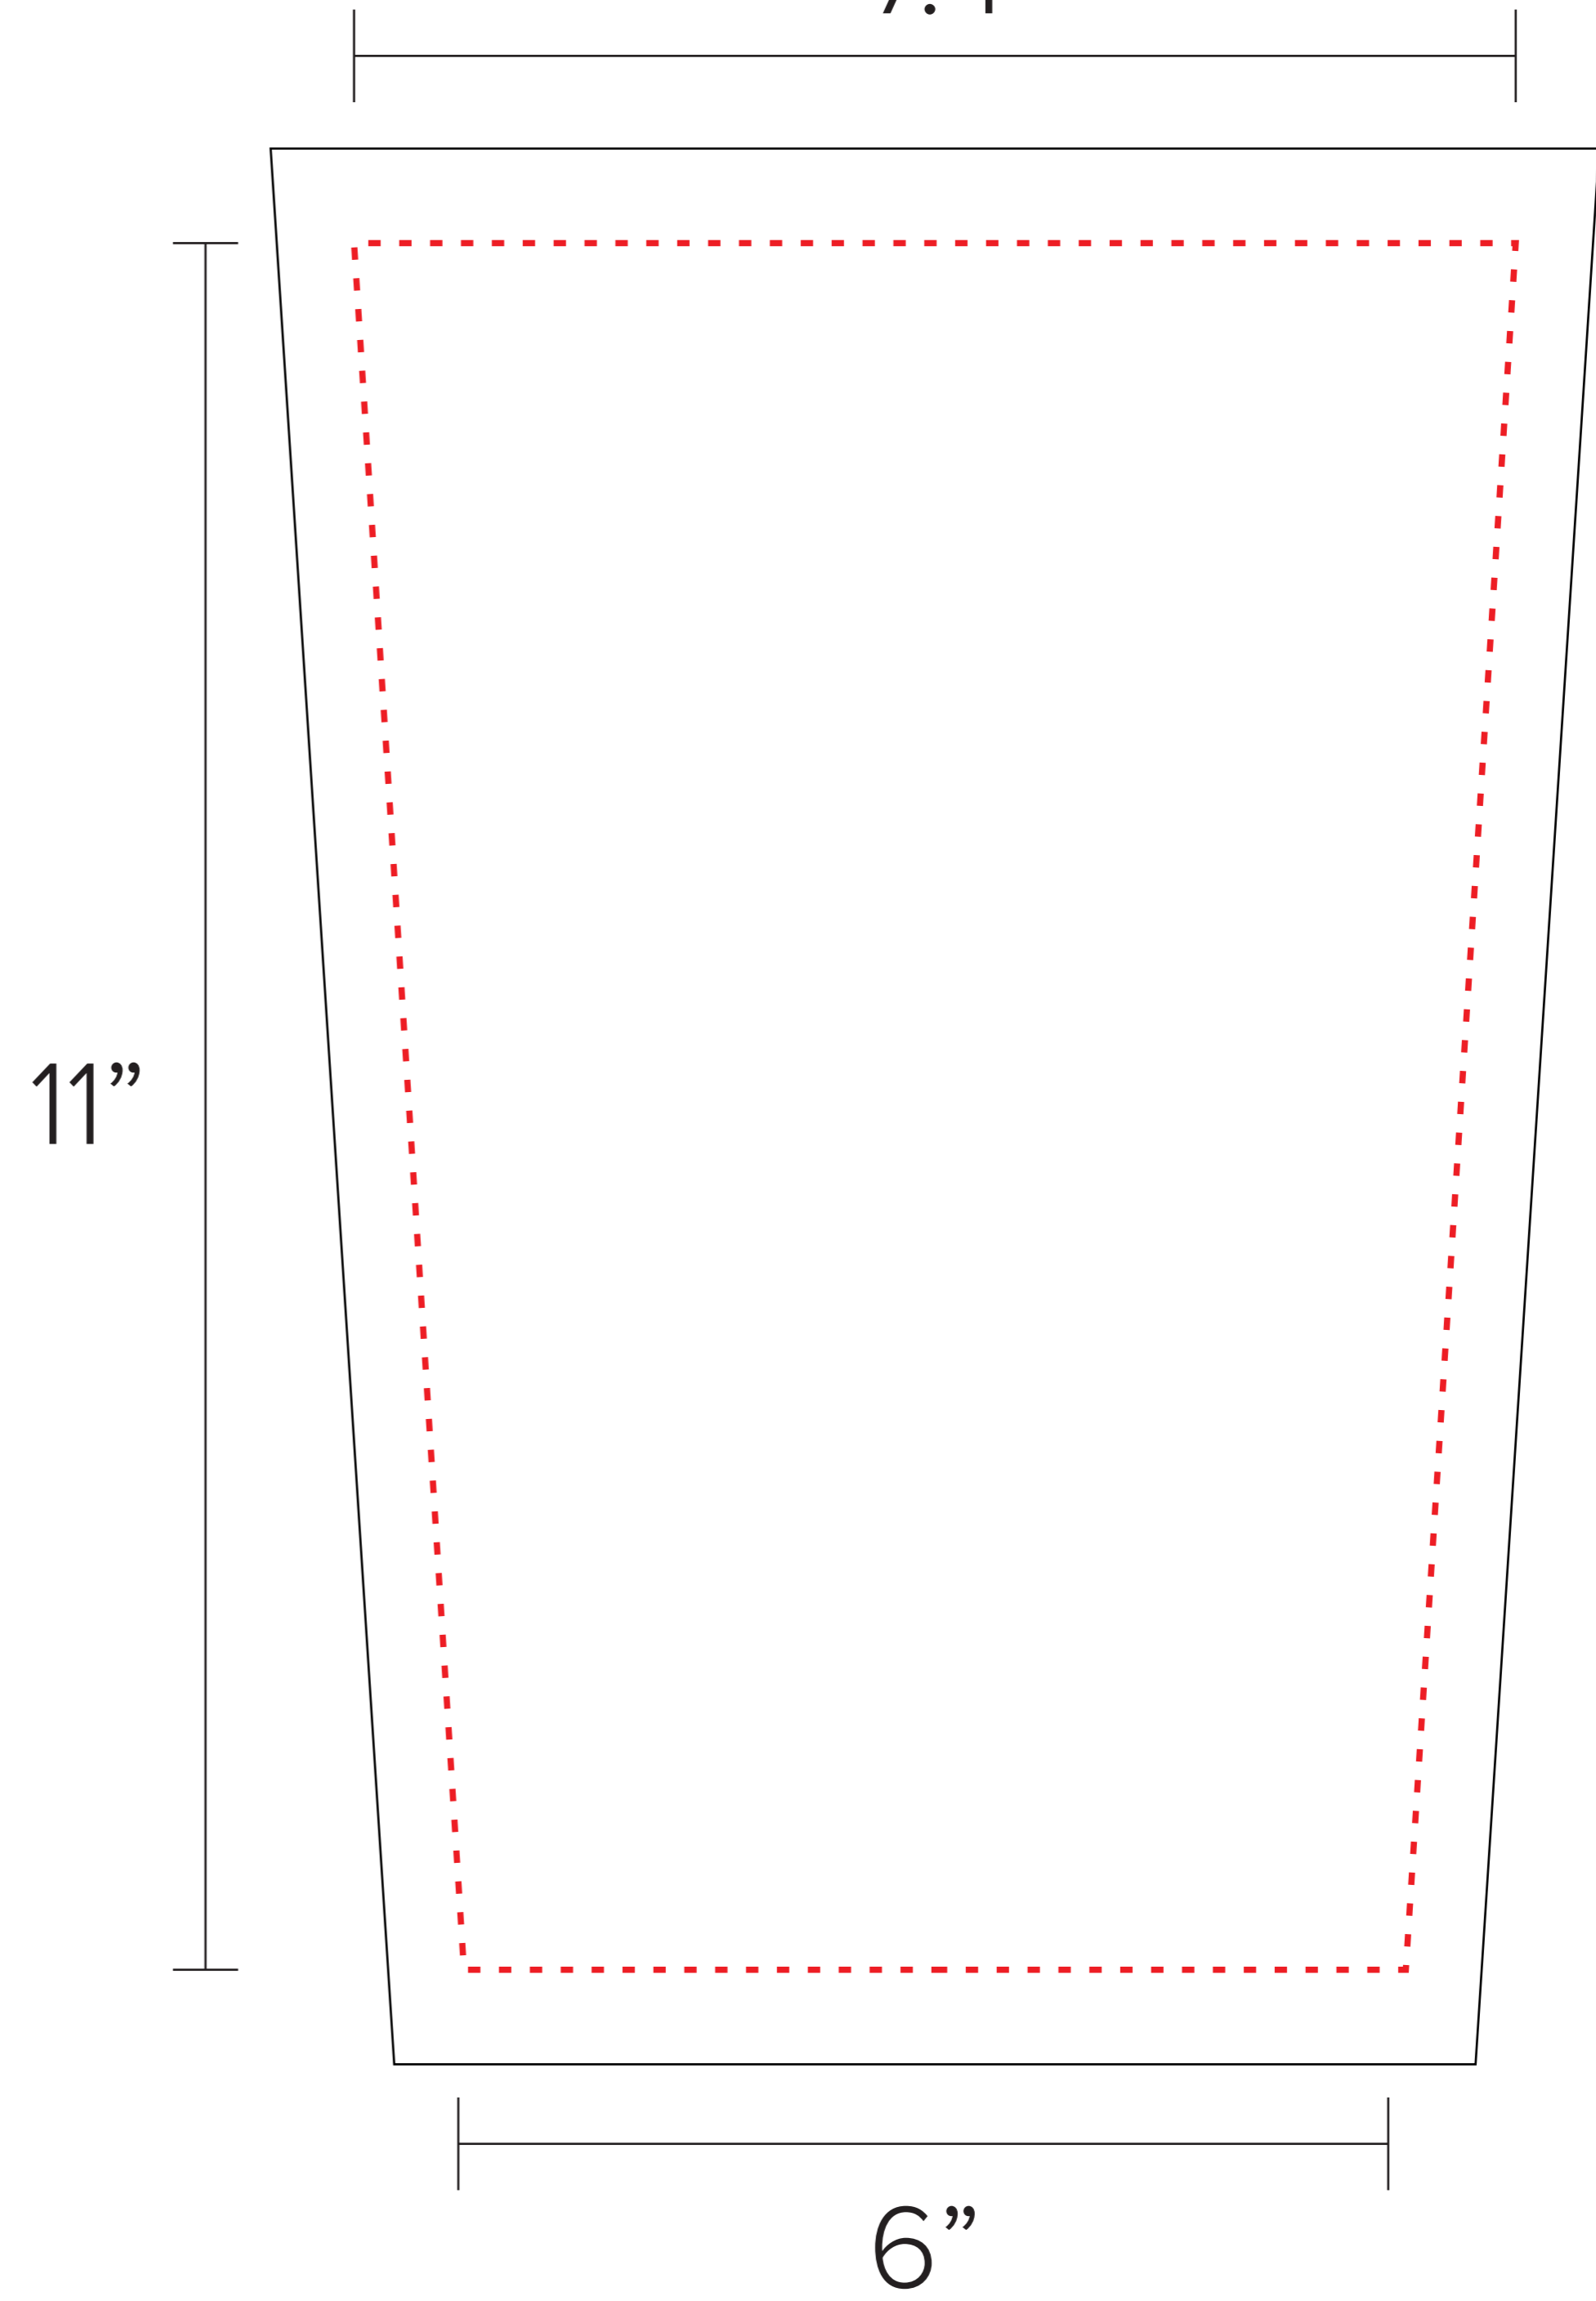

**TEAM SLEEVE (YOUTH SIZE)**

#TAT-100

16" X 8.6"

PRODUCT COLOR:

WHITE

IMPRINT COLOR:

FULL COLOR CMYK

PMS

PMS

DESIGN 1

7.4"

DESIGN 2

7.4"

 LOGO PRINTING LINE

 CUTTING LINE

 PRINTING LINE