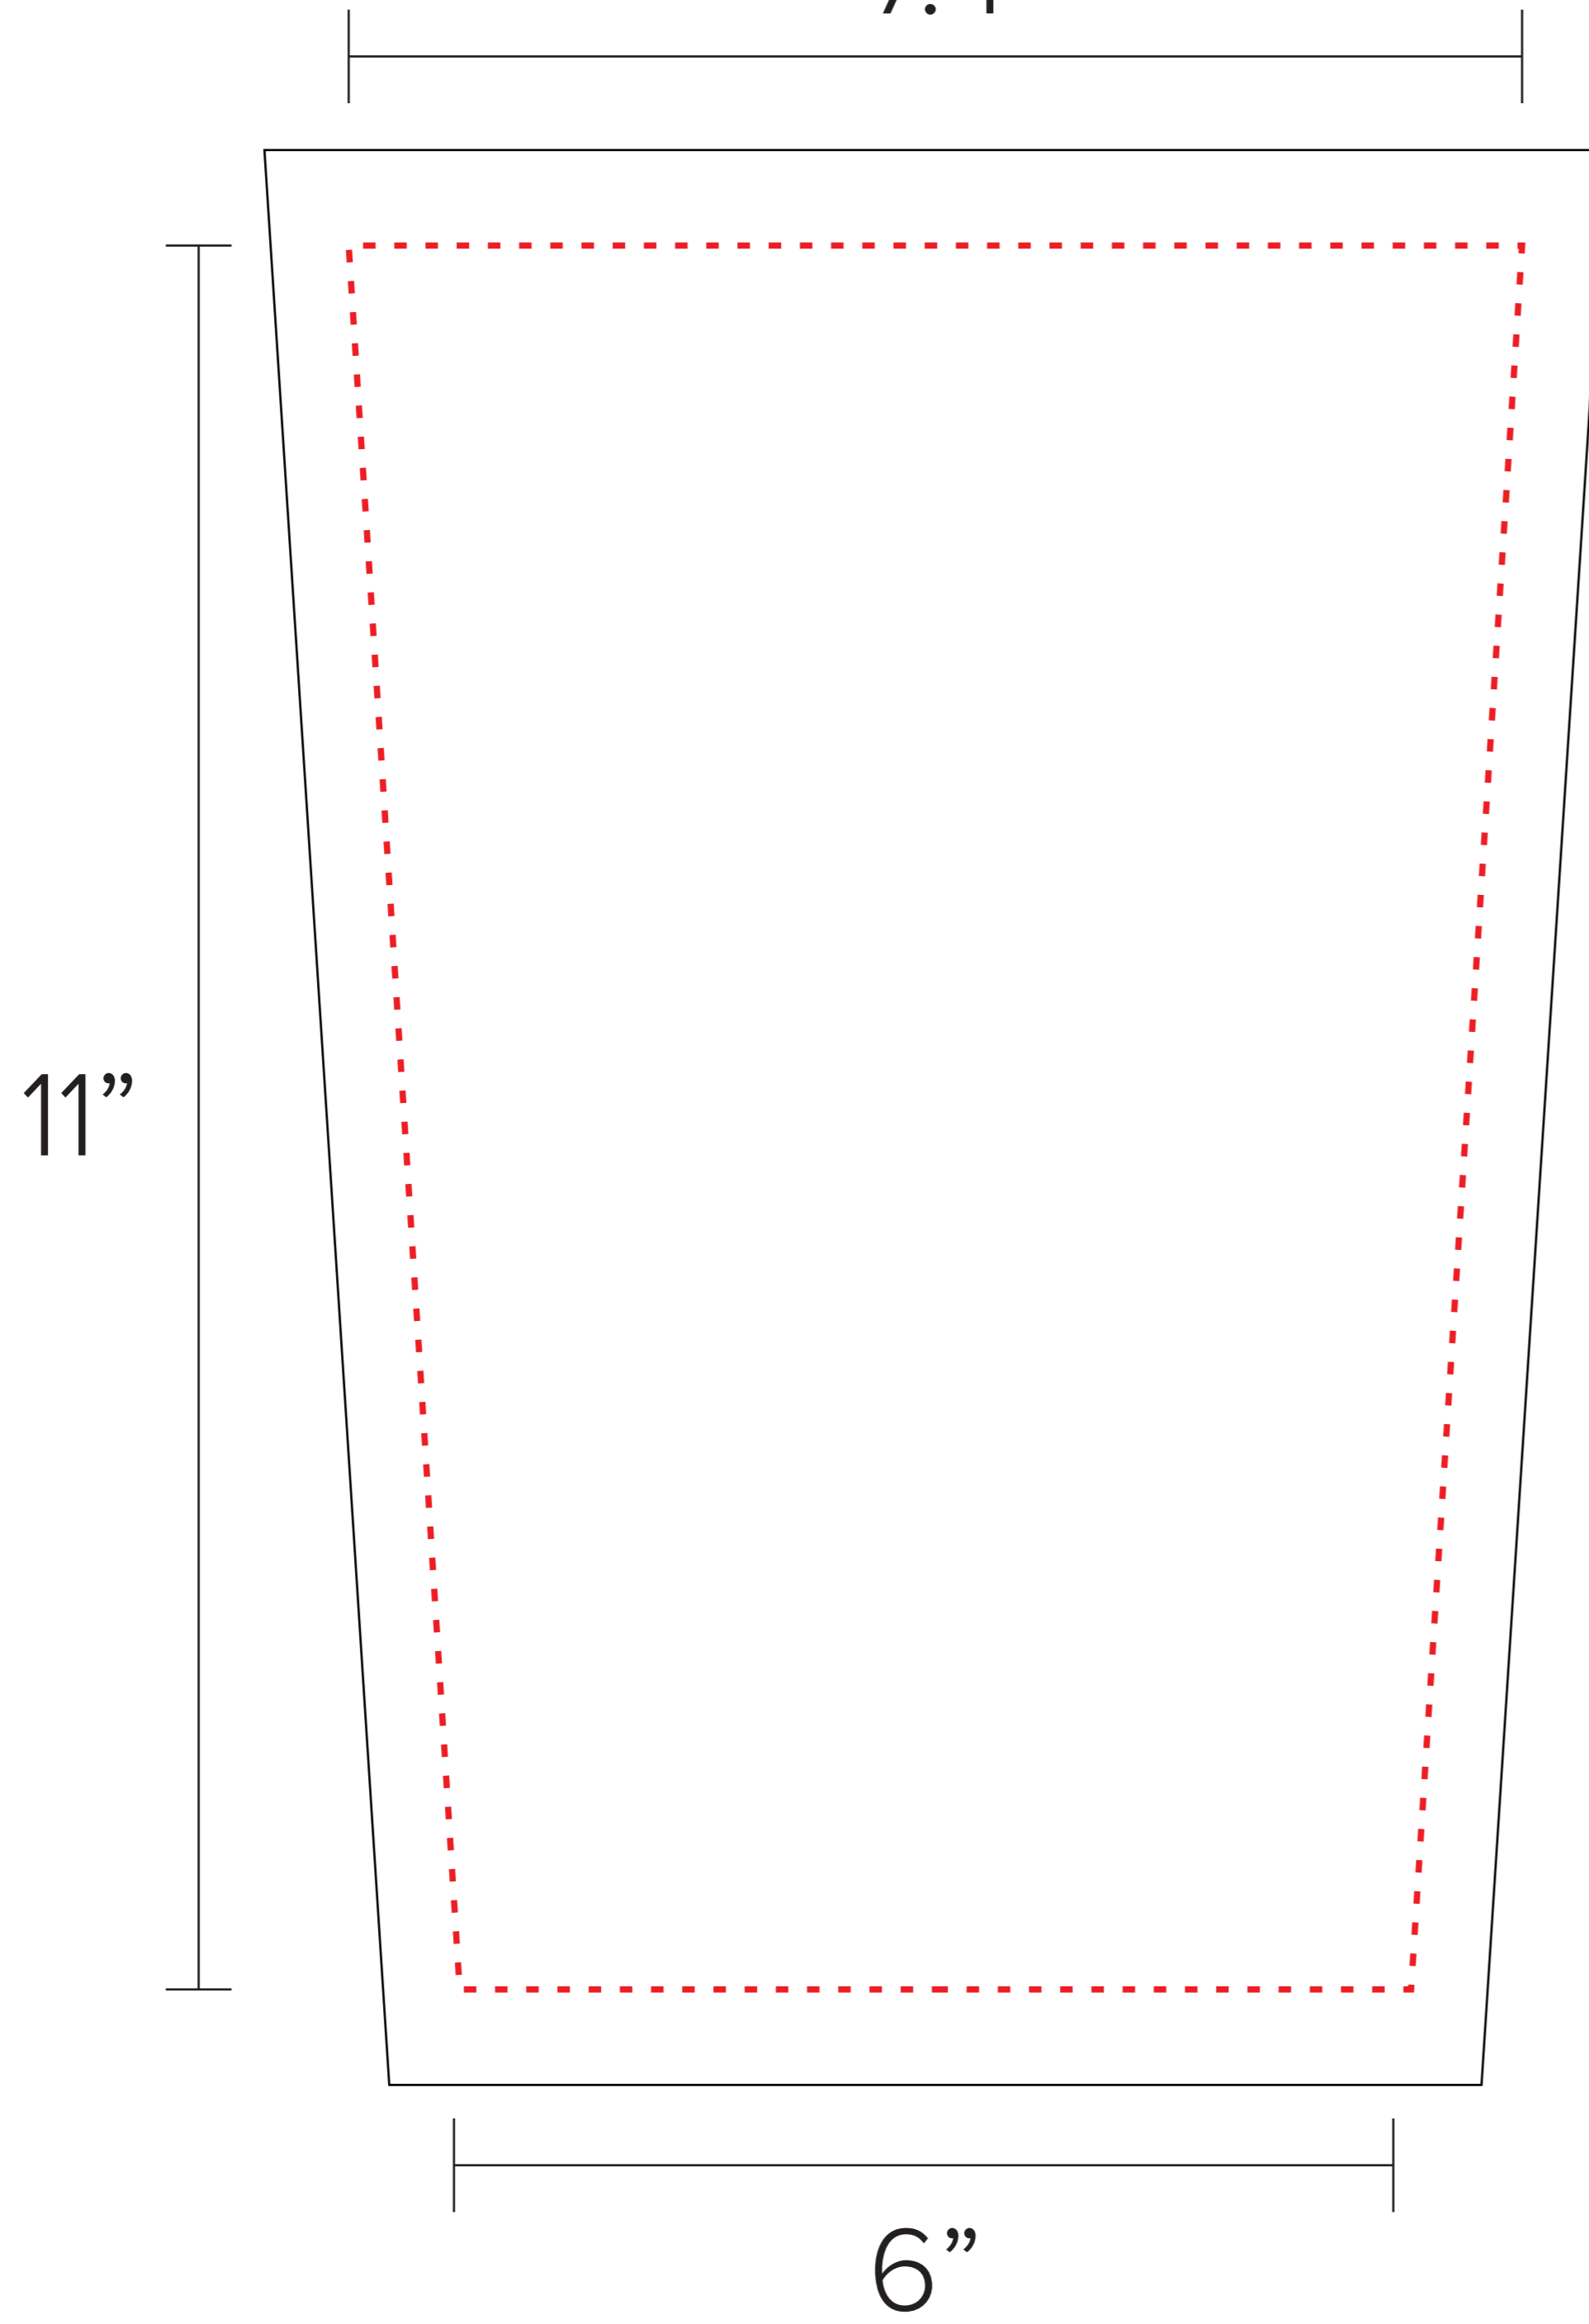

**TEAM SLEEVE (YOUTH SIZE)**

#TAT-100

16" X 8.6"

PRODUCT COLOR:

WHITE

IMPRINT COLOR:

FULL COLOR CMYK

PMS

PMS

DESIGN 1

7.4"

DESIGN 2

7.4"

 LOGO PRINTING LINE

 CUTTING LINE

 PRINTING LINE