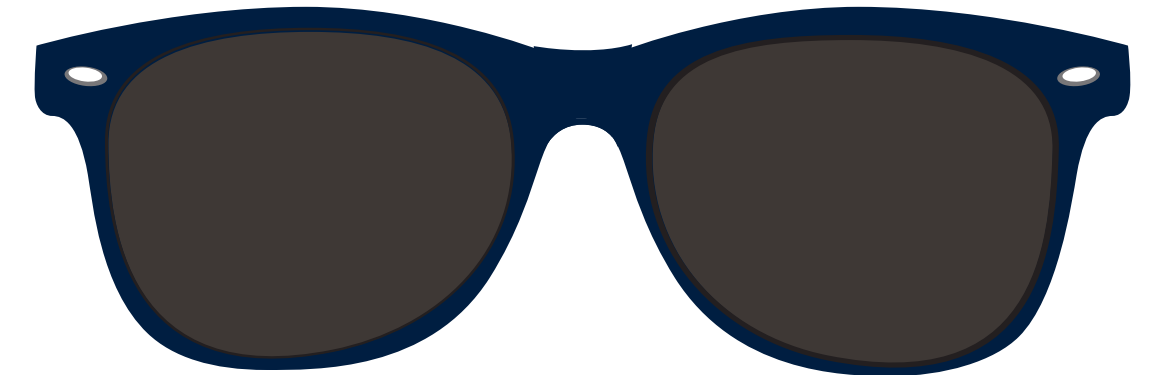

SUNGLASSES - STANDARD FRAMES

#SUN-200

5.75" X 2"; ARM 2.75"

LOGO: 2.5069" W x 0.5066" H

LOGO: 2.5069" W x 0.5066" H