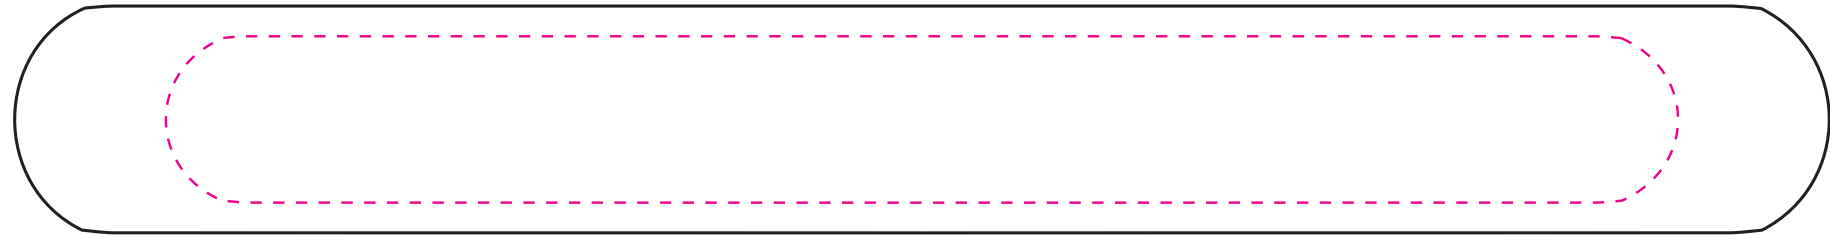

ORDER #

PO #

SILICONE SLAP BRACELET (ADULT SIZE)

SSB-100

9.44" x 1.18"

PRODUCT COLOR:

PMS

IMPRINT COLOR:

WHITE

----- MAXIMUM IMPRINT AREA: 200mm long x 22mm wide (7.87" x .86")

ARTWORK SHOWN AT 100%

9.45" x 1.181"

FRONT

BACK