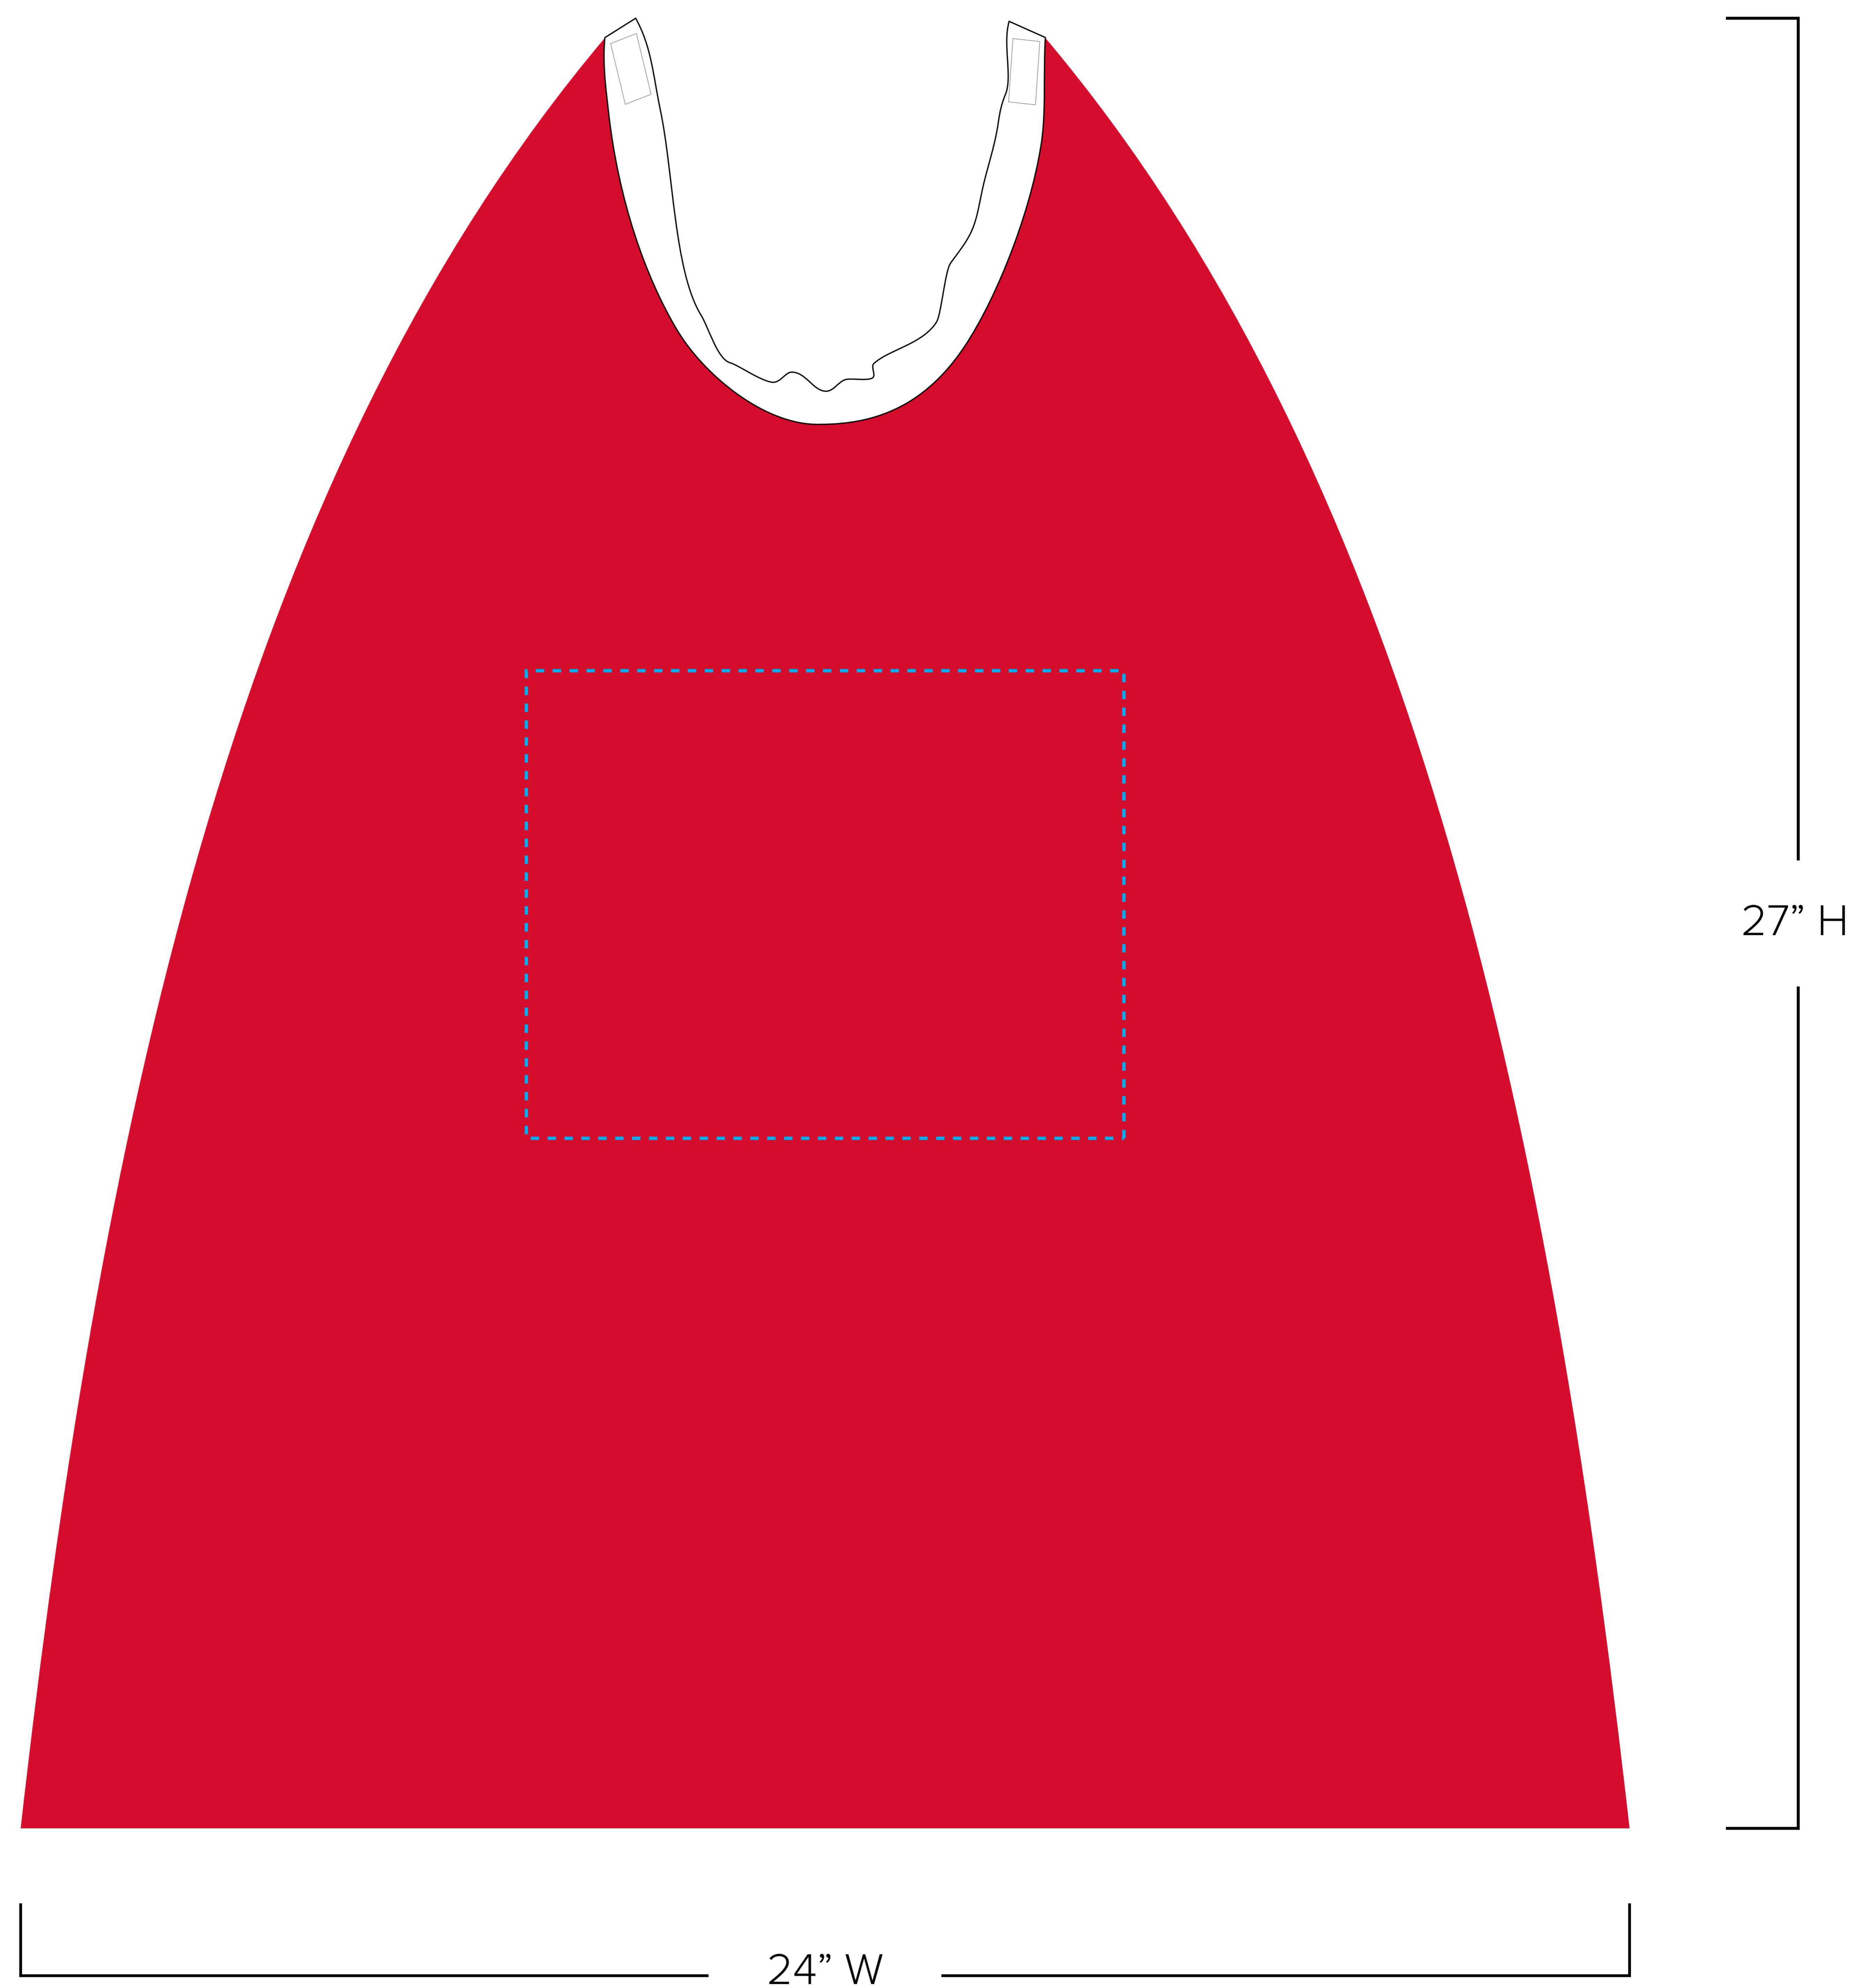

**SATIN SUPER HERO CAPE SPOT COLOR (YOUTH SIZE)**

#SHC-250

SIZE: 24" W X 27" H

MATERIAL: SATIN 80 GSM

IMPRINT METHOD: SPOT COLOR PRINTING

PRODUCT STOCK COLORS:

-  RED PMS 186 C
-  ORANGE PMS 021 C
-  YELLOW PMS 122 C
-  GREEN PMS 355 C
-  BLUE PMS 280 C
-  PURPLE PMS 267 C

IMPRINT COLORS (MAXIMUM 3 COLORS):

-  PMS
-  PMS
-  PMS

(ARTWORK SHOWN AT 100%)

IMPRINT SIZE:  
MAXIMUM IMPRINT AREA SIZE: 8.9" W X 7"H