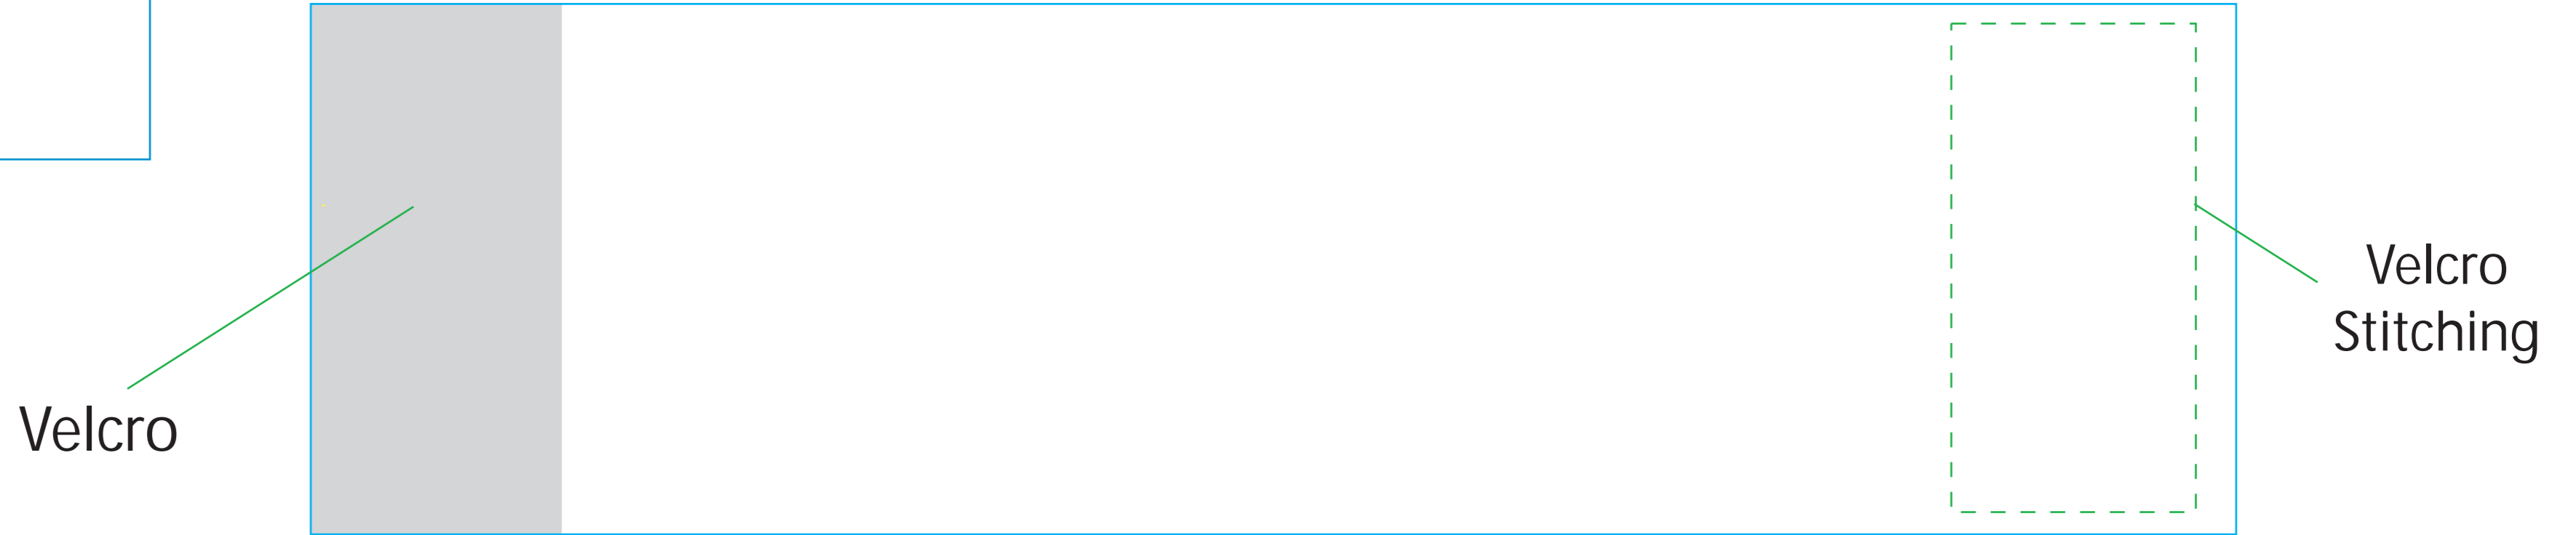

BamBams Order #
INPUT DATA HERE
Customer Reference #
INPUT DATA HERE

Product Material
Polyethelyne

Product - Item #
SCA-500 - Soccer
Captain's Armband

Quantity
INPUT DATA HERE

Packaging
Singles

Imprint Method
Full Color

Product Color
 White

Side 1

Imprint Color
 PMS
 PMS
 PMS
 PMS

Artwork Shown at 50%
The Art Proof is color specific, please refer to the PMS listed.
Product Size: 13.78" x 3.8"

Exterior

Interior (white)

TO APPROVE THIS PROOF PLEASE SIGN AND EMAIL OR FAX BACK TO US.