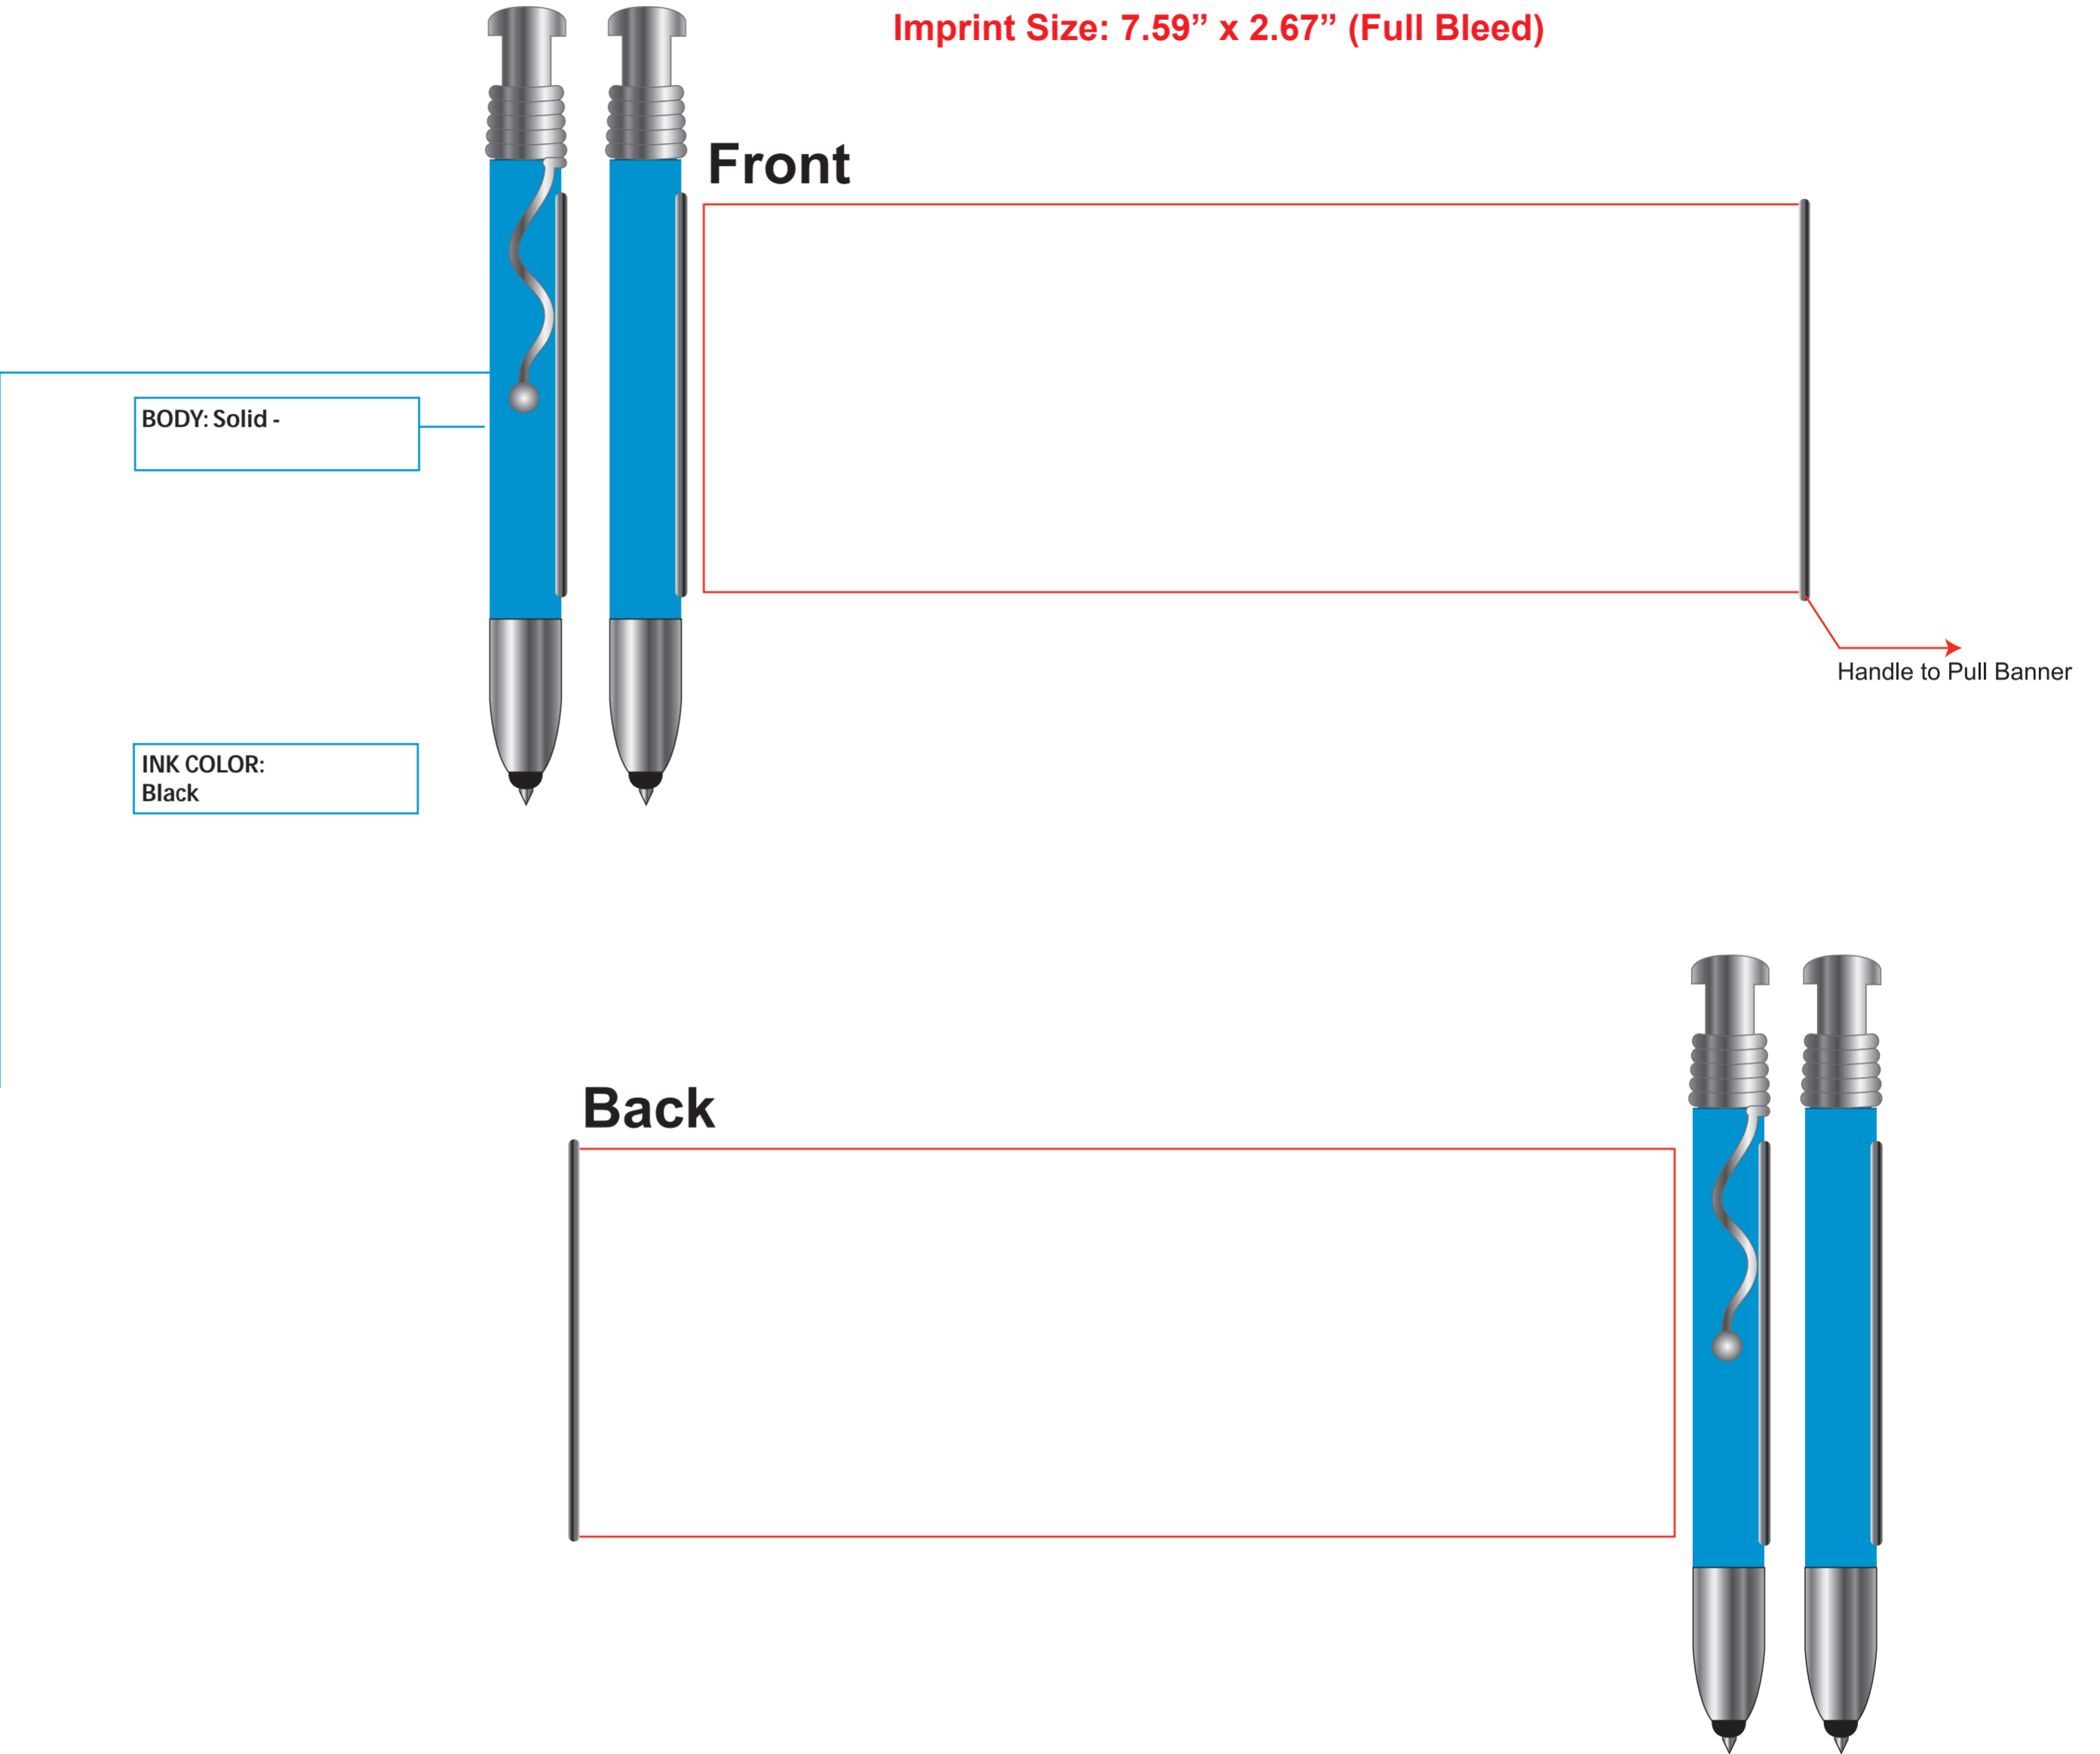

BamBams Order #

Customer Reference #
#####

Product Material
Plastic, Metal Spring,
Laminated Paper

Product - Item #
Stylus Bannerpen
SBP-S002

Quantity
#####

Packaging
Plastic Sleeved

Imprint Method
CMYK

Artwork Shown at 100%

The Art Proof is color specific, please refer to the PMS listed.

Pen Size: 14cm x 1.15cm (5.51" x 1.62")

Banner Size: 7.59" x 2.67"

Imprint Size: 7.59" x 2.67" (Full Bleed)

Standard Product Colors

- Factory White
- Factory Blue
- Factory Green
- Factory Black
- Factory Silver
- Factory Red

ADDITIONAL OPTIONS

- Custom Trim/Barrel Color
- Barrel Imprint -

Barrel Imprint Area

2" x 1/2"

N/A

TO APPROVE THIS PROOF PLEASE SIGN AND EMAIL OR FAX BACK TO US.

Please be sure that this virtual proof represents exactly what you ordered before approval. It is necessary to check the colors, layouts, instructions, and finishing details - including applicable attachments, changes of colors, etc. We will only accept responsibility on claims where the product does not match the approved artwork proof. Any approval by email will be considered as a signed approval below.