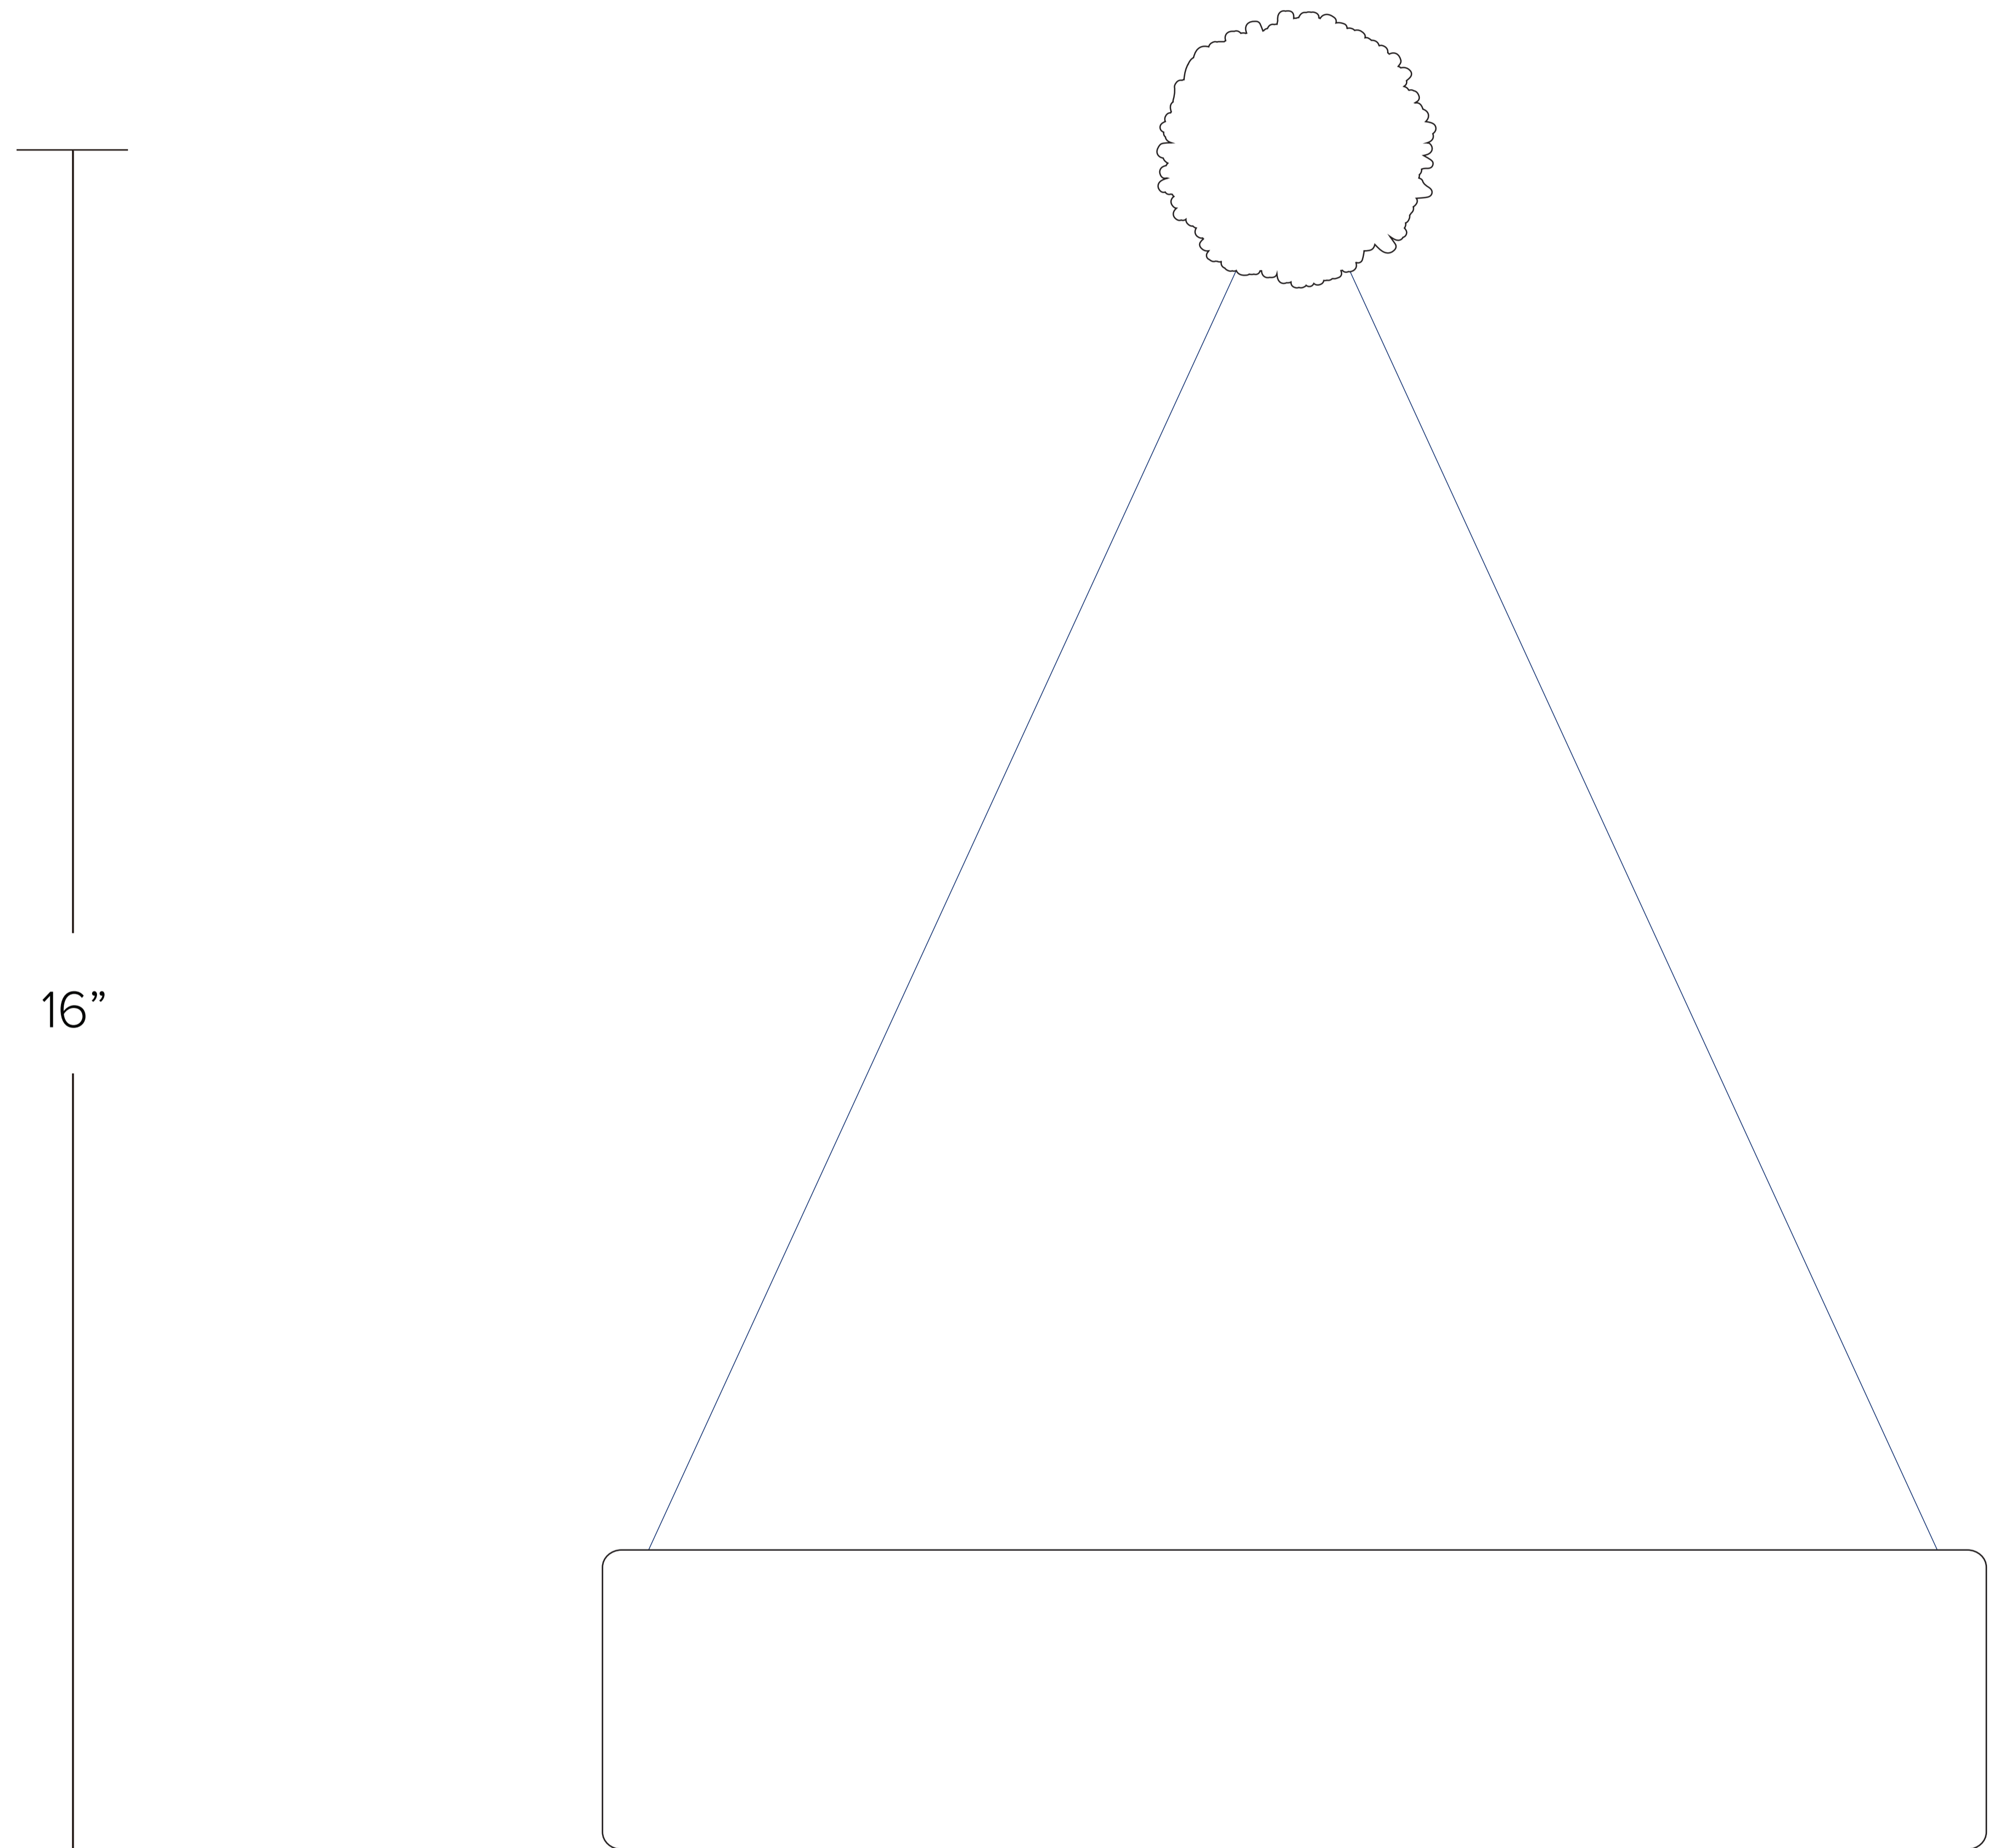

ORDER #:

PO #:

CUSTOM SANTA/HOLIDAY HAT

#SAN-500

13" BOTTOM X 16" H

100% POLYESTER, 270GSM

FULL COLOR PRINTING, EXTERIOR

PRODUCT COLOR

 WHITE

IMPRINT COLOR

 FULL COLOR CMYK

FAUX FUR CUFF
(NOT PRINTABLE)

FRONT

BACK