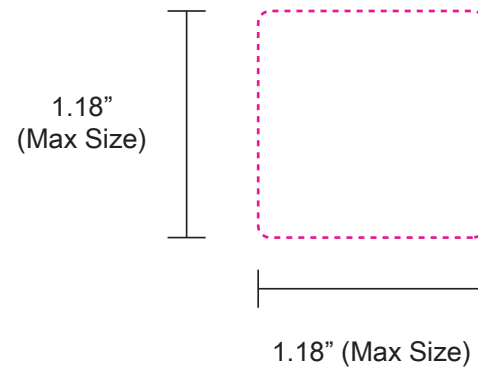

ORDER#
PO#
SOFT PVC 2D RUBBER MAGNET

#RMT-200

SIZE: CUSTOM SHAPE UP TO 1.18"

MATERIAL: SOFT PVC RUBBER

MATERIAL COLOR:

PMS

IMPRINT COLORS:

PMS

PMS

PMS

PMS

FRONT
(Custom Shape within 1.18")

BACK (MAGNET)