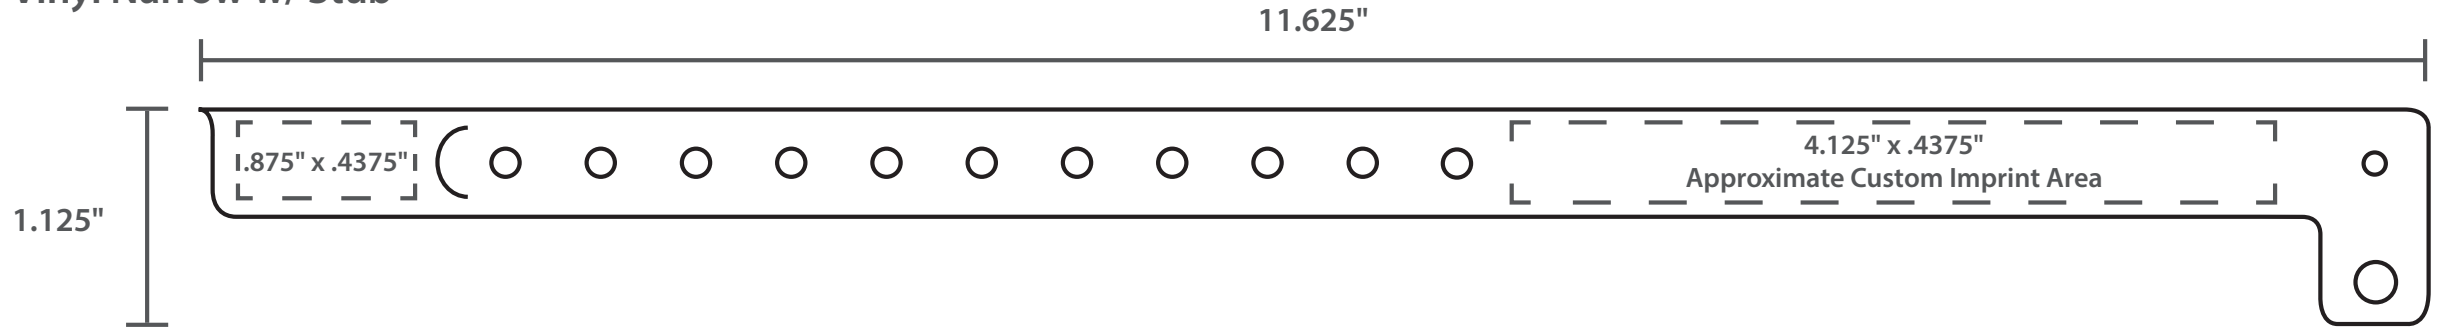

Order#

New Vinyl Proof
(.562" x 11.562")
Vinyl Narrow w/Stub Size

Vinyl Narrow w/ Stub

Quantities :

Please verify that the following information is correct and sign below:

- Band Color**
- Imprint Color**
- Placement of Logo**
- Spelling is Correct**
- Size is Correct**
- Destruct Die Cut** *(Pattern May Vary)*