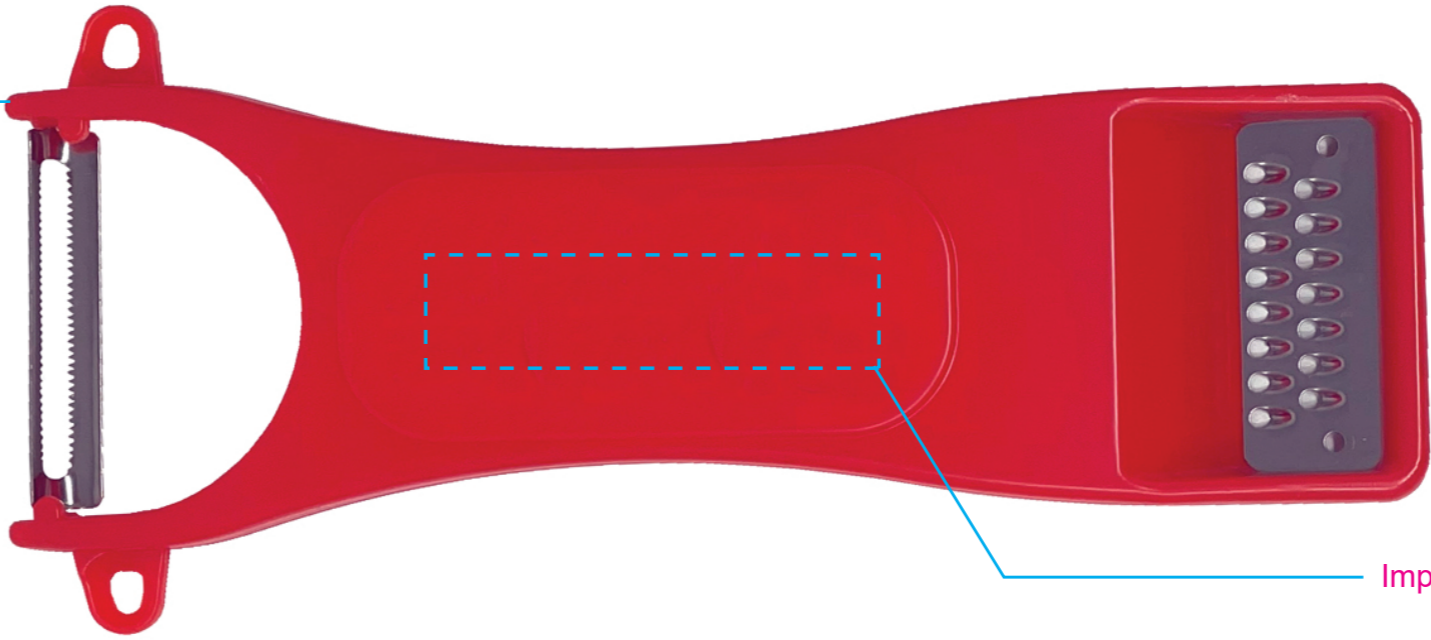

BamBams Order #

Customer Reference #
#####

Product Material
Metal with Plastic

Product - Item #
PLR-WJ8
Peeler with Grater

Quantity
See PO

Packaging
Bulk

Imprint Method
Screenprint

Artwork Shown at 100%

The Art Proof is color specific, please refer to the PMS listed.
Dotted area represent the print area

Item Size: 7.28" x 3.15"
Imprint Area (2.36" x 0.59")

IMPRINT

Product Color

Red

Imprint Color (3 COLOR MAX)

PMS

PMS

PMS

Imprint Area (2.36" x 0.59")