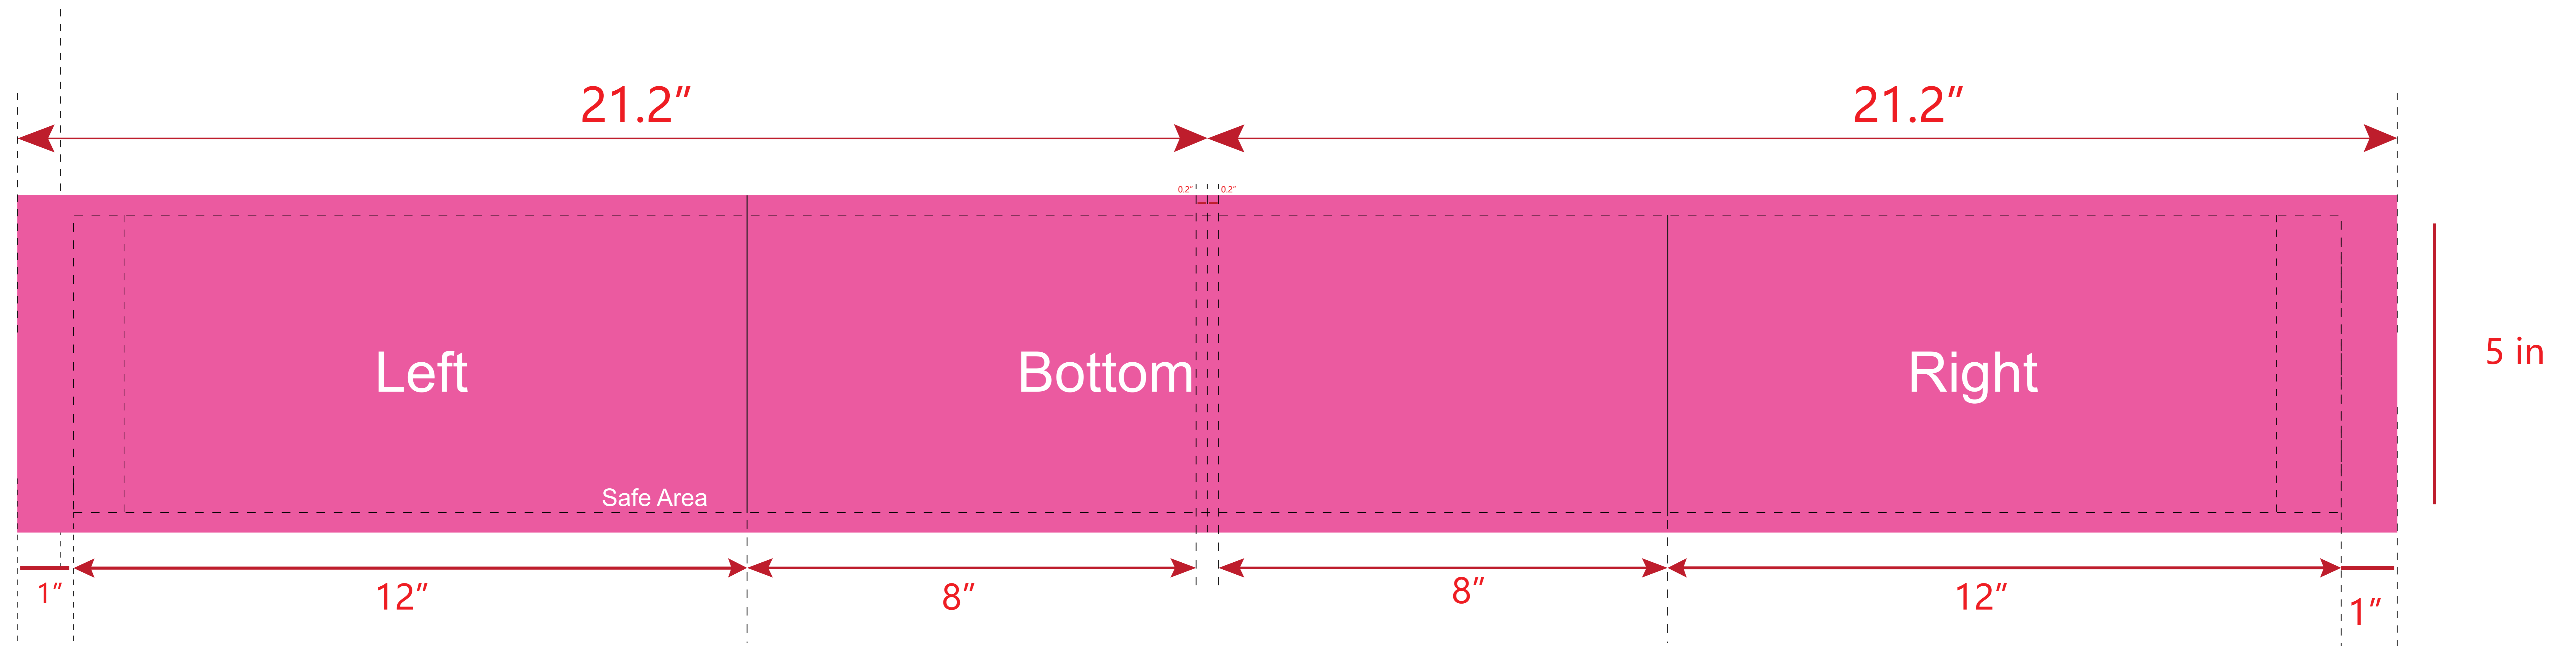

ORDER #
PO #
MAGIC FULL LAMINATION BAG 16612F
#MLB-2004
SIZE: 16" W x 12" H with 6" Gusset
MATERIAL: 130G OPP LAMINATED

GUSSET TRIM/HANDLE COLOR OPTIONS:

- WHITE
- BLACK
- RED PMS 185 C
- BLUE PMS 072 C
- NAVY PMS 289 C
- HUNTER GREEN PMS 3302 C

IMPRINT COLORS:

- FULL COLOR

PET-16612F