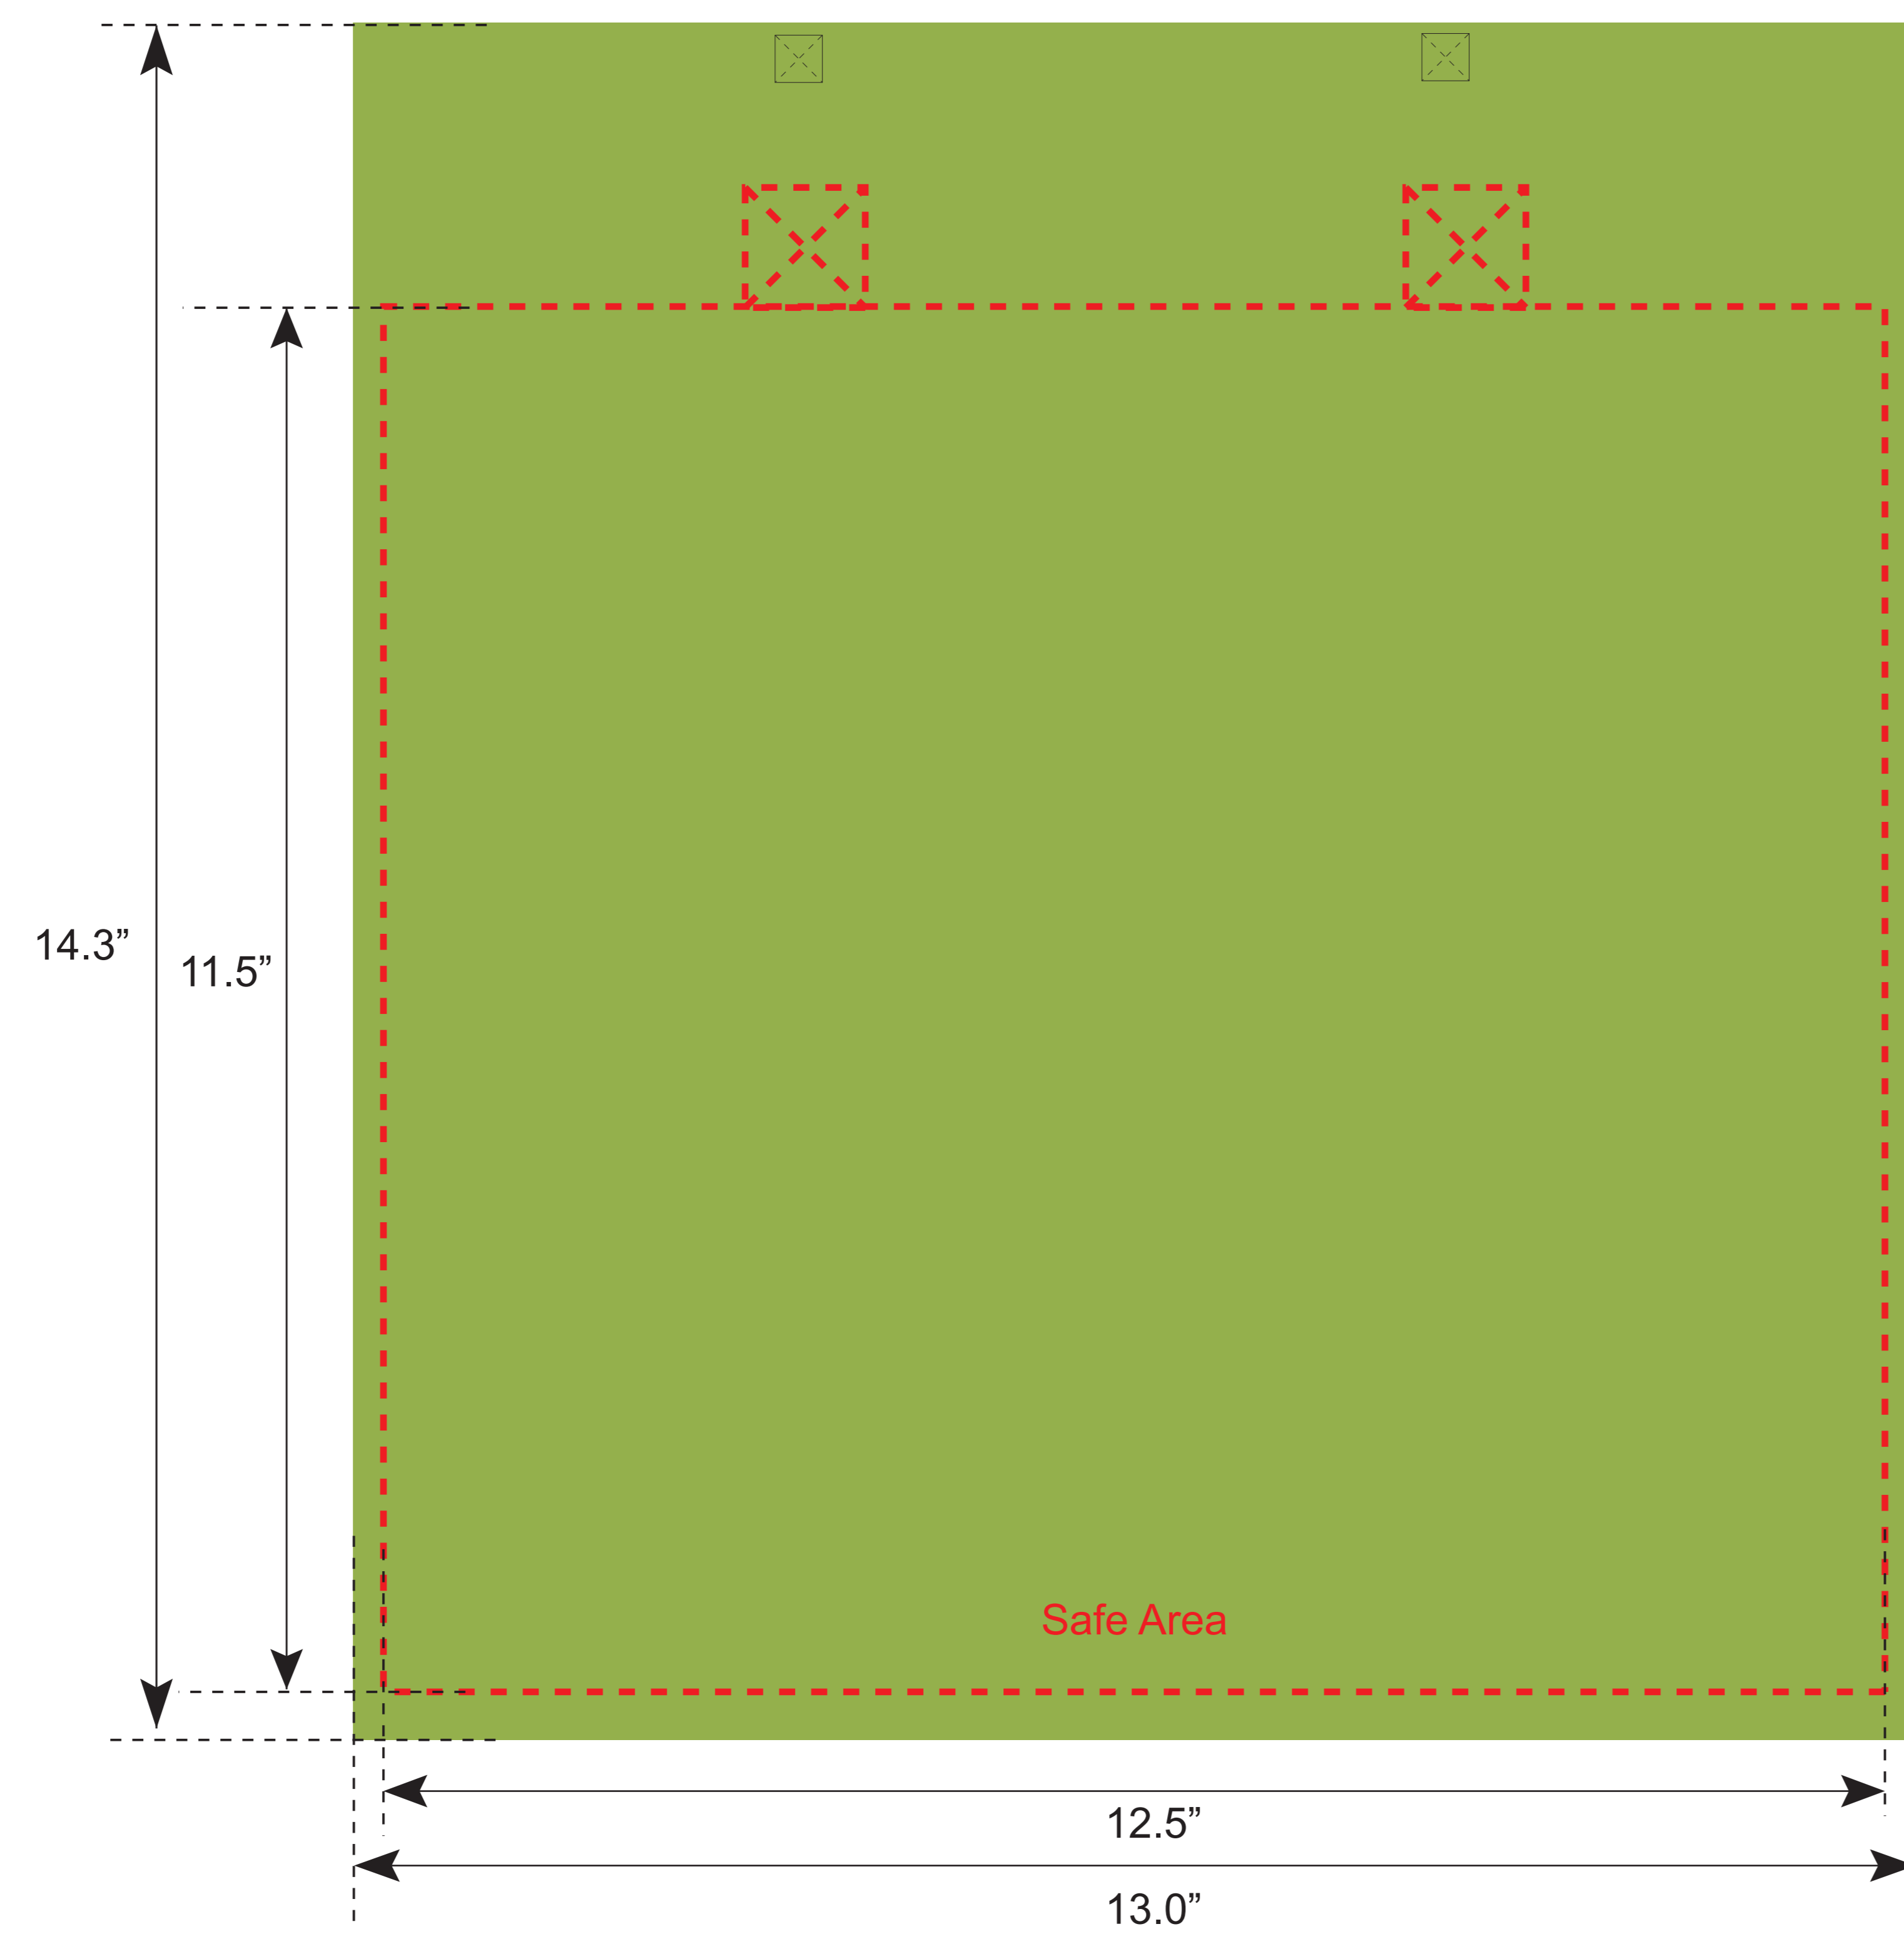

ORDER #:

PO #:

MAGIC LAMINATION BAG

#MLB-2002

13" W x 13" H 5" Gusset

IMPRINT AREA: 13" W x 13" H

IMPRINT COLORS:

 FULL COLOR

#8000-13513