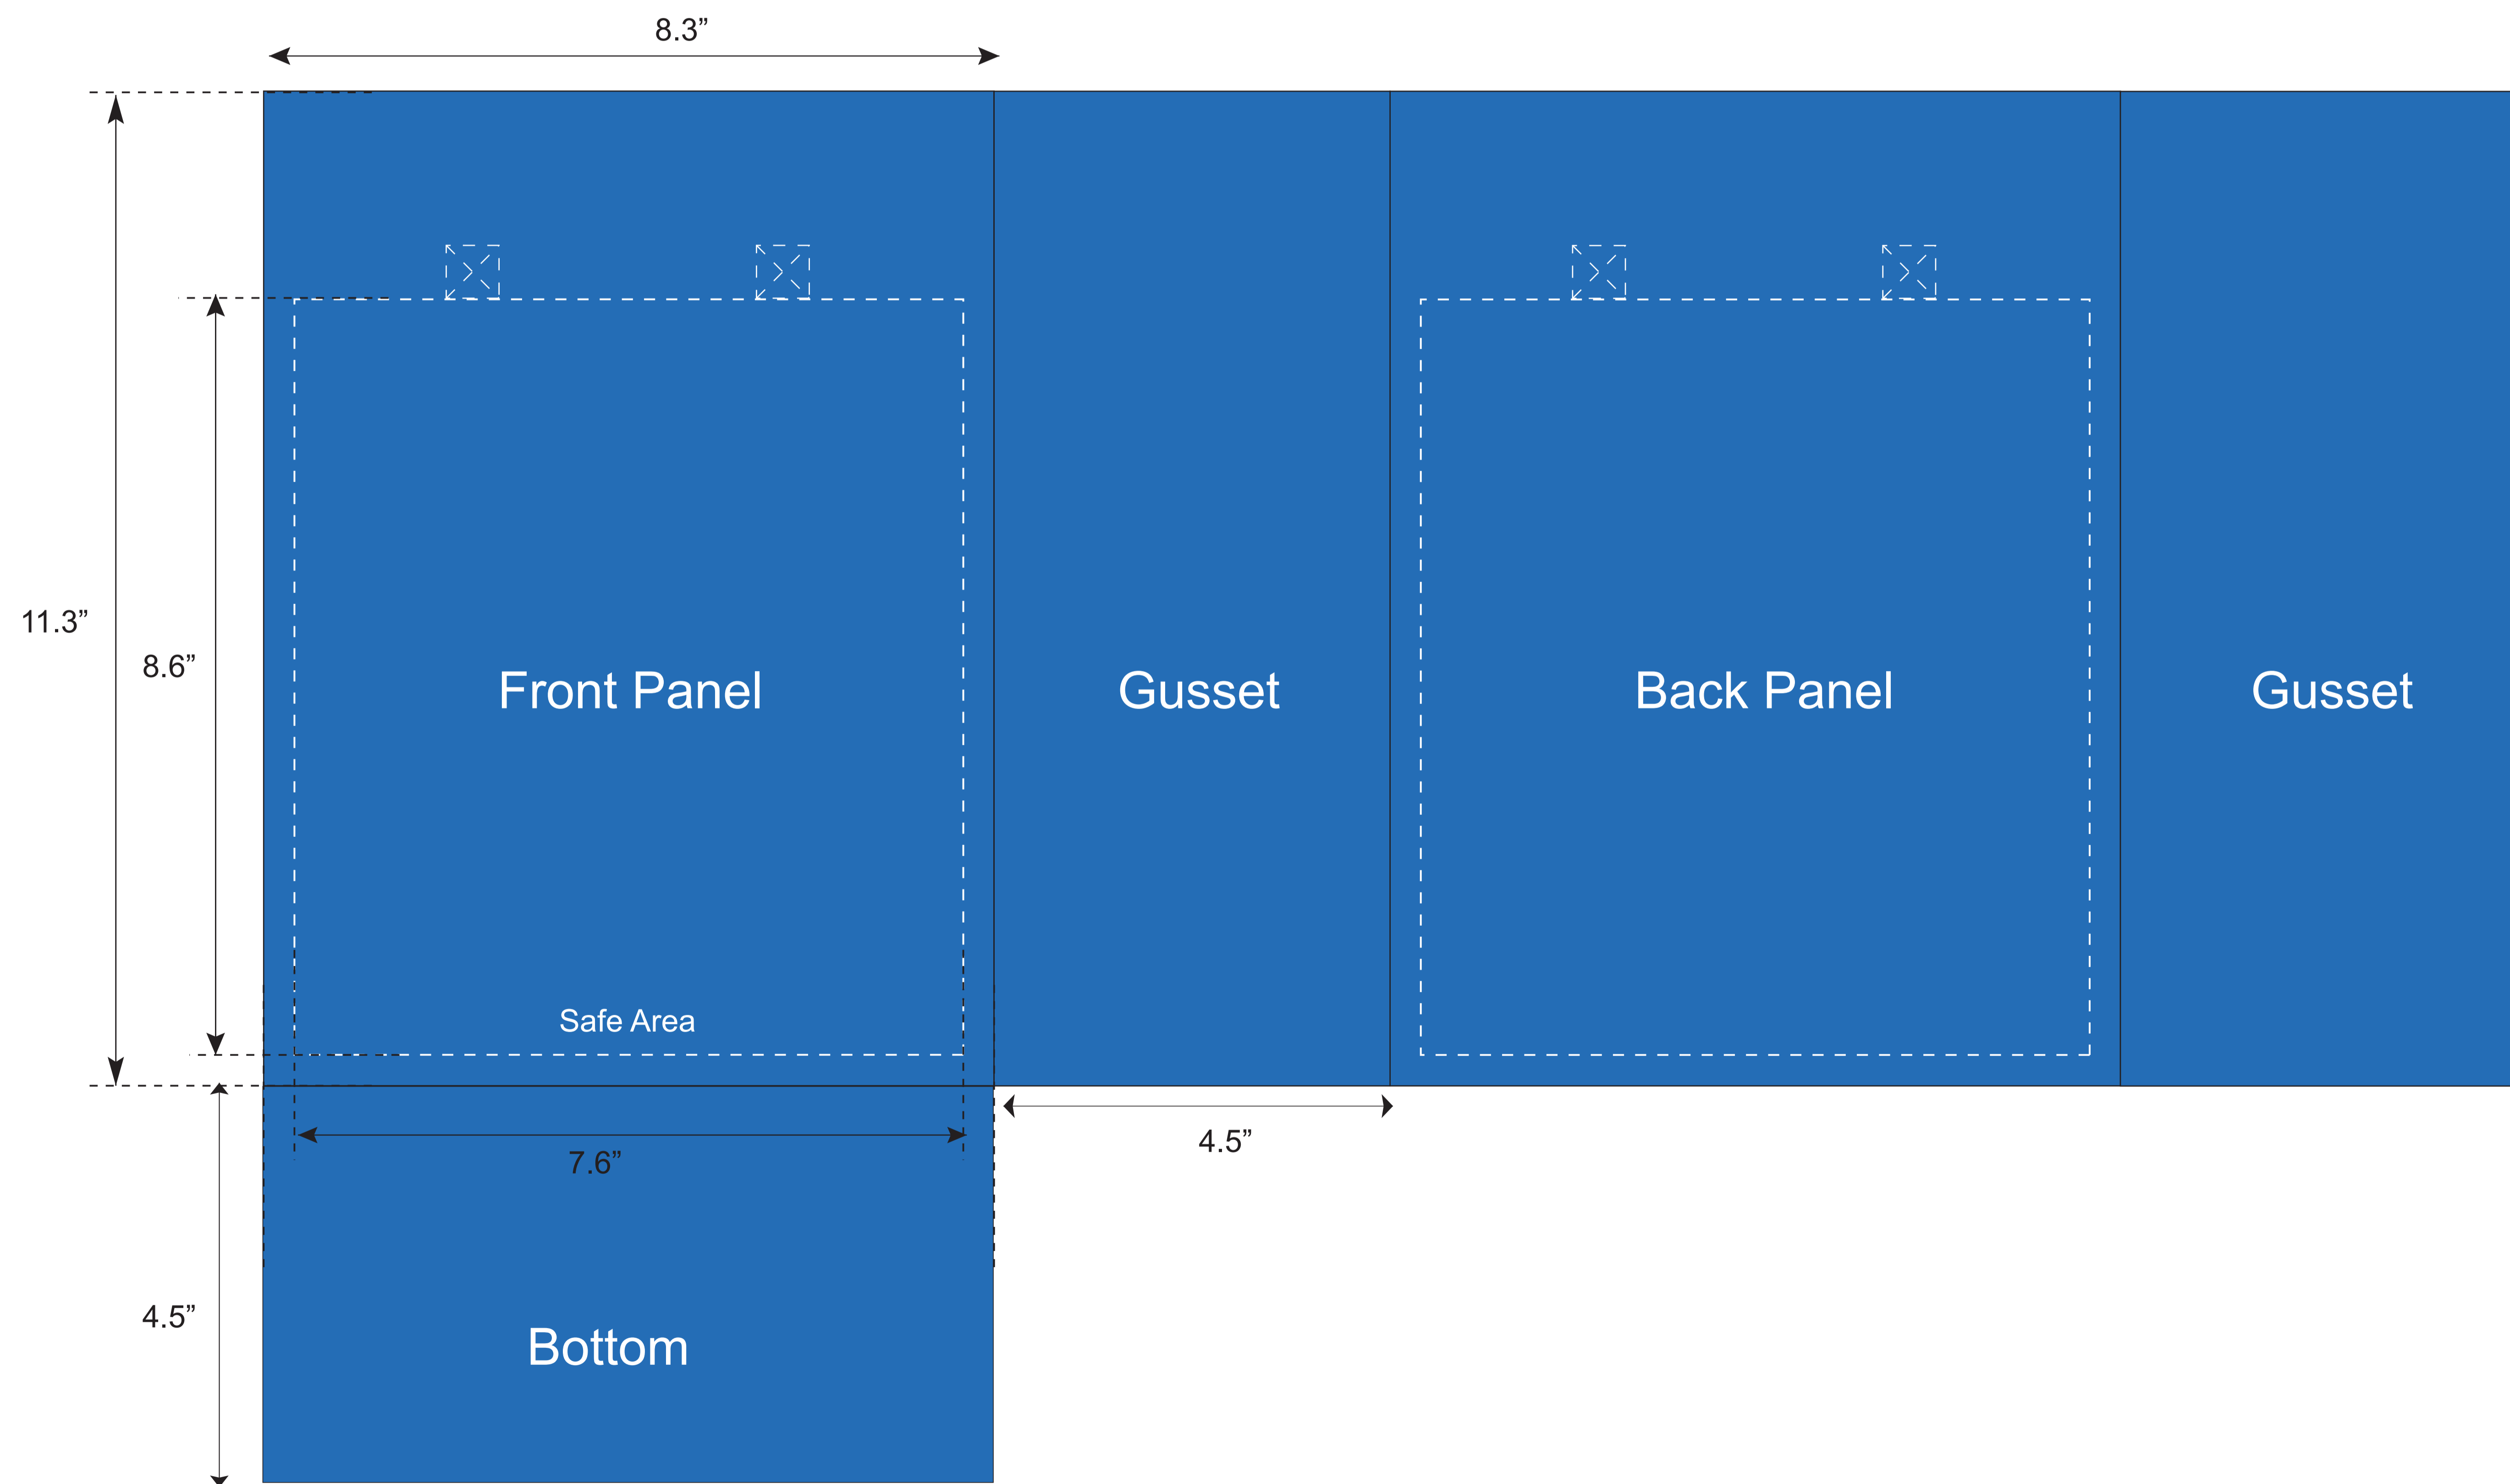

ORDER #

PO #

MAGIC FULL LAMINATION BAG

#MLB-2001

8" W X 10" H WITH 4" GUSSET

IMPRINT AREA: FRONT AND BACK PANEL

IMPRINT COLORS:

FULL COLOR