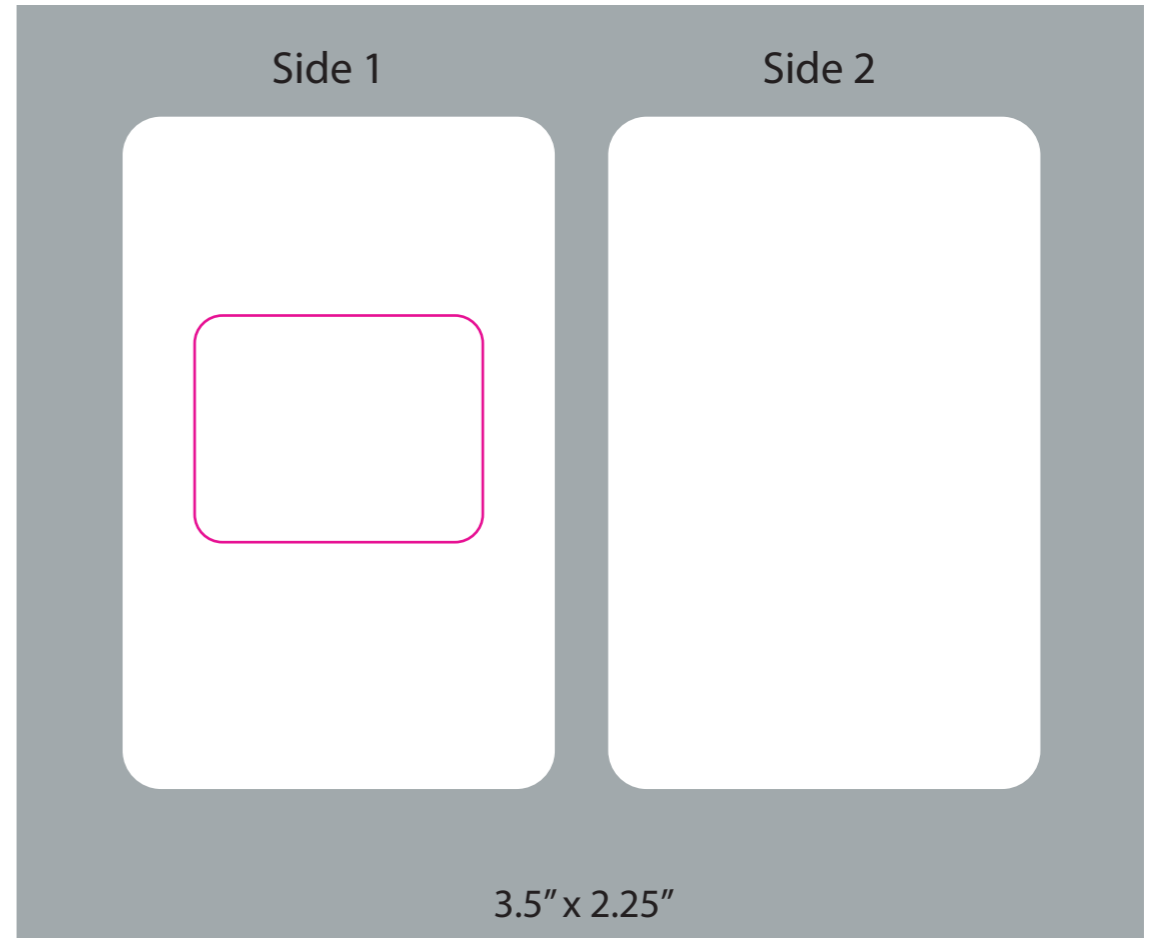

Order #: #####

Cust PO: #####

Model #: MC-C004CB

Quantity: SEE PO FOR BREAKDOWN

Material: Microfiber + Sticky Glue

Imprint Colors

Full Color

PMS

PMS

PMS

1.18" x 1.5"

Custom Backer Card

Side 1

Side 2

3.5" x 2.25"