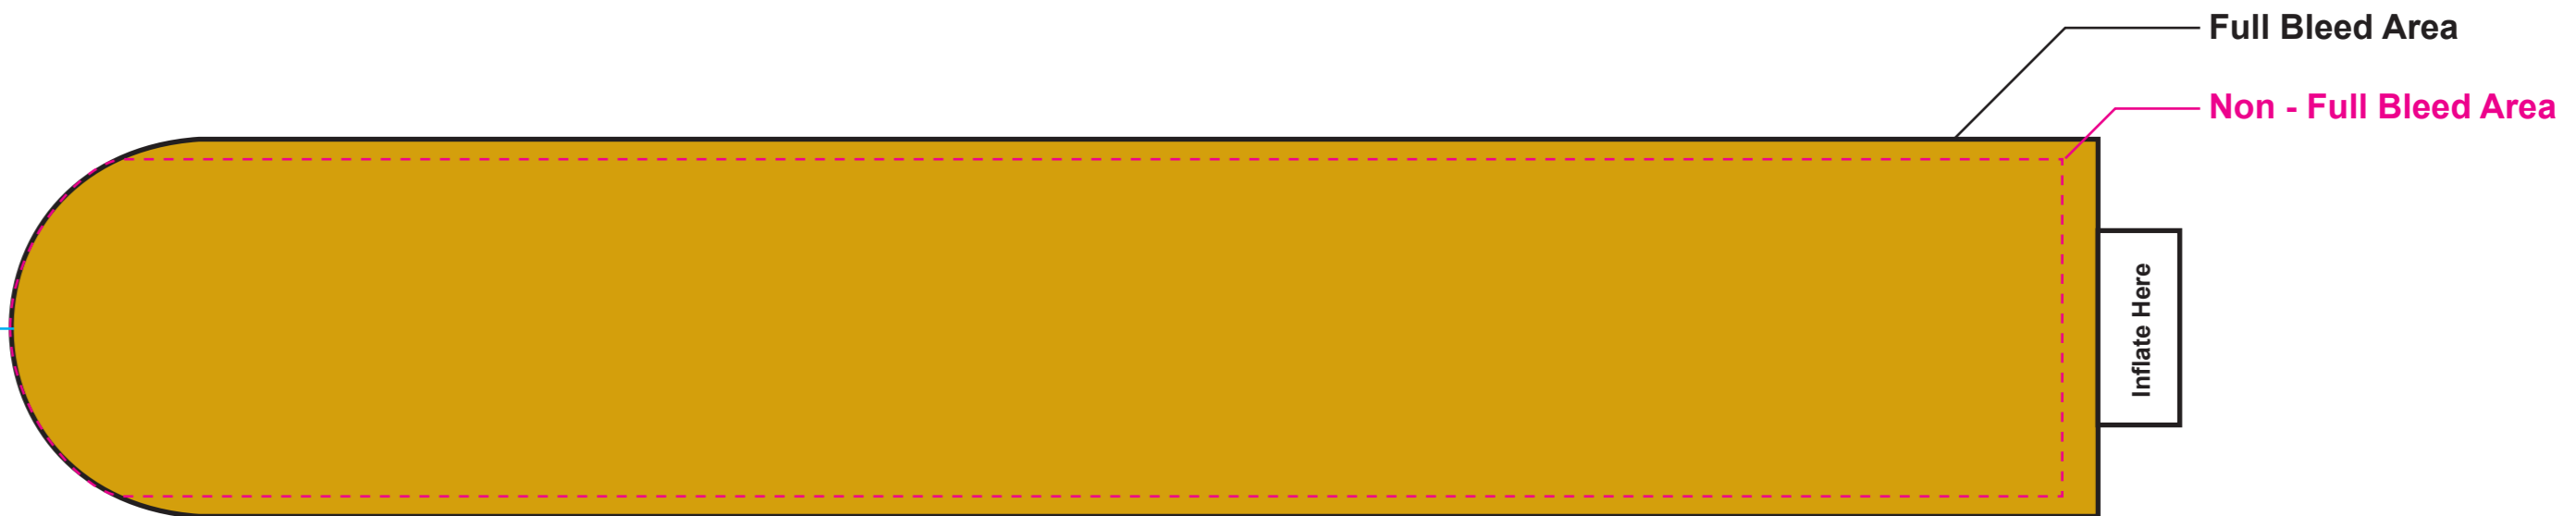

BamBams Order #
INPUT DATA HERE
Customer Reference #
INPUT DATA HERE

Product Material
Gold Metallic Mylar

Product - Item #
MetallicBams - MB101

Quantity
See PO

Packaging
Pair

Imprint Method
Spot print

Product Color
Gold Metallic Mylar

Artwork Shown at 50%
The Art Proof is color specific, please refer to the PMS listed.
Dotted area represent the print area for non-full bleed BamBams.
Product Size: 23.5" x 4.25"

Side 1

Imprint Color (4 Colors Max)
 PMS
 PMS
 PMS
 PMS

Side 2

Imprint Color (4 Colors Max)
 PMS
 PMS
 PMS
 PMS

ADDITIONAL OPTIONS
 Full Bleed
 Beads

ADDITIONAL NOTES
N/A

TO APPROVE THIS PROOF PLEASE SIGN AND EMAIL OR FAX BACK TO US.

Please be sure that this virtual proof represents exactly what you ordered before approval. It is necessary to check the colors, layouts, instructions, and finishing details - including applicable attachments, changes of colors, etc. We will only accept responsibility on claims where the product does not match the approved artwork proof. Any approval by email will be considered as a signed approval below.