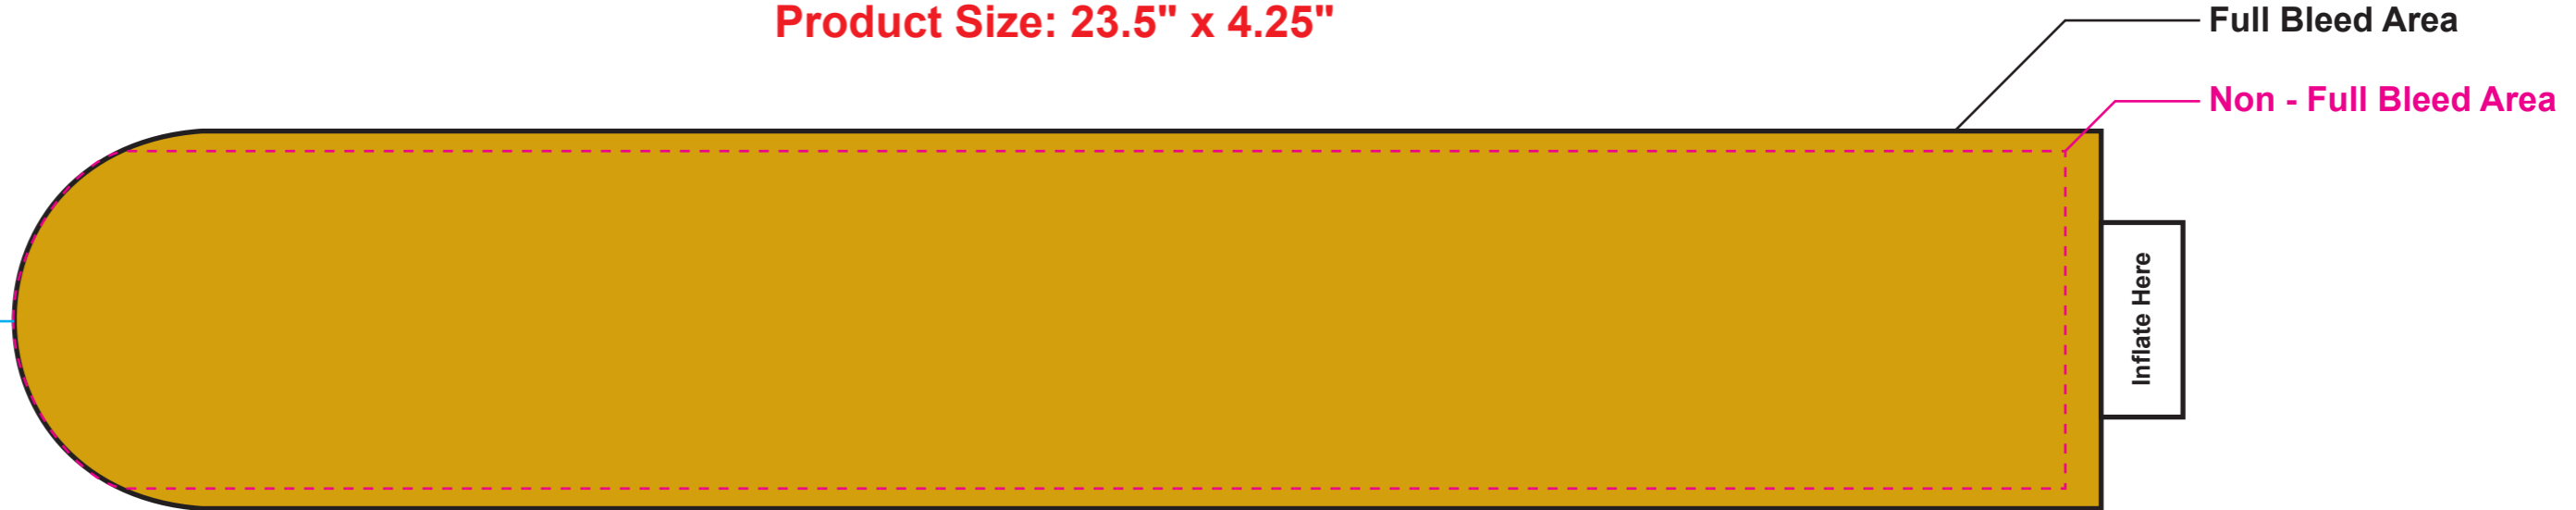

BamBams Order #
INPUT DATA HERE
Customer Reference #
INPUT DATA HERE

Product Material
Gold Metallic Mylar

Product - Item #
MetallicBams - MB101

Quantity
See PO

Packaging
Pair

Imprint Method
Spot print

Product Color
Gold Metallic Mylar

Artwork Shown at 50%
The Art Proof is color specific, please refer to the PMS listed.
Dotted area represent the print area for non-full bleed BamBams.
Product Size: 23.5" x 4.25"

Side 1

Imprint Color (4 Colors Max)
 PMS
 PMS
 PMS
 PMS

Side 2

Imprint Color (4 Colors Max)
 PMS
 PMS
 PMS
 PMS

ADDITIONAL OPTIONS
 Full Bleed
 Beads

ADDITIONAL NOTES
N/A

TO APPROVE THIS PROOF PLEASE SIGN AND EMAIL OR FAX BACK TO US.

Please be sure that this virtual proof represents exactly what you ordered before approval. It is necessary to check the colors, layouts, instructions, and finishing details - including applicable attachments, changes of colors, etc. We will only accept responsibility on claims where the product does not match the approved artwork proof. Any approval by email will be considered as a signed approval below.