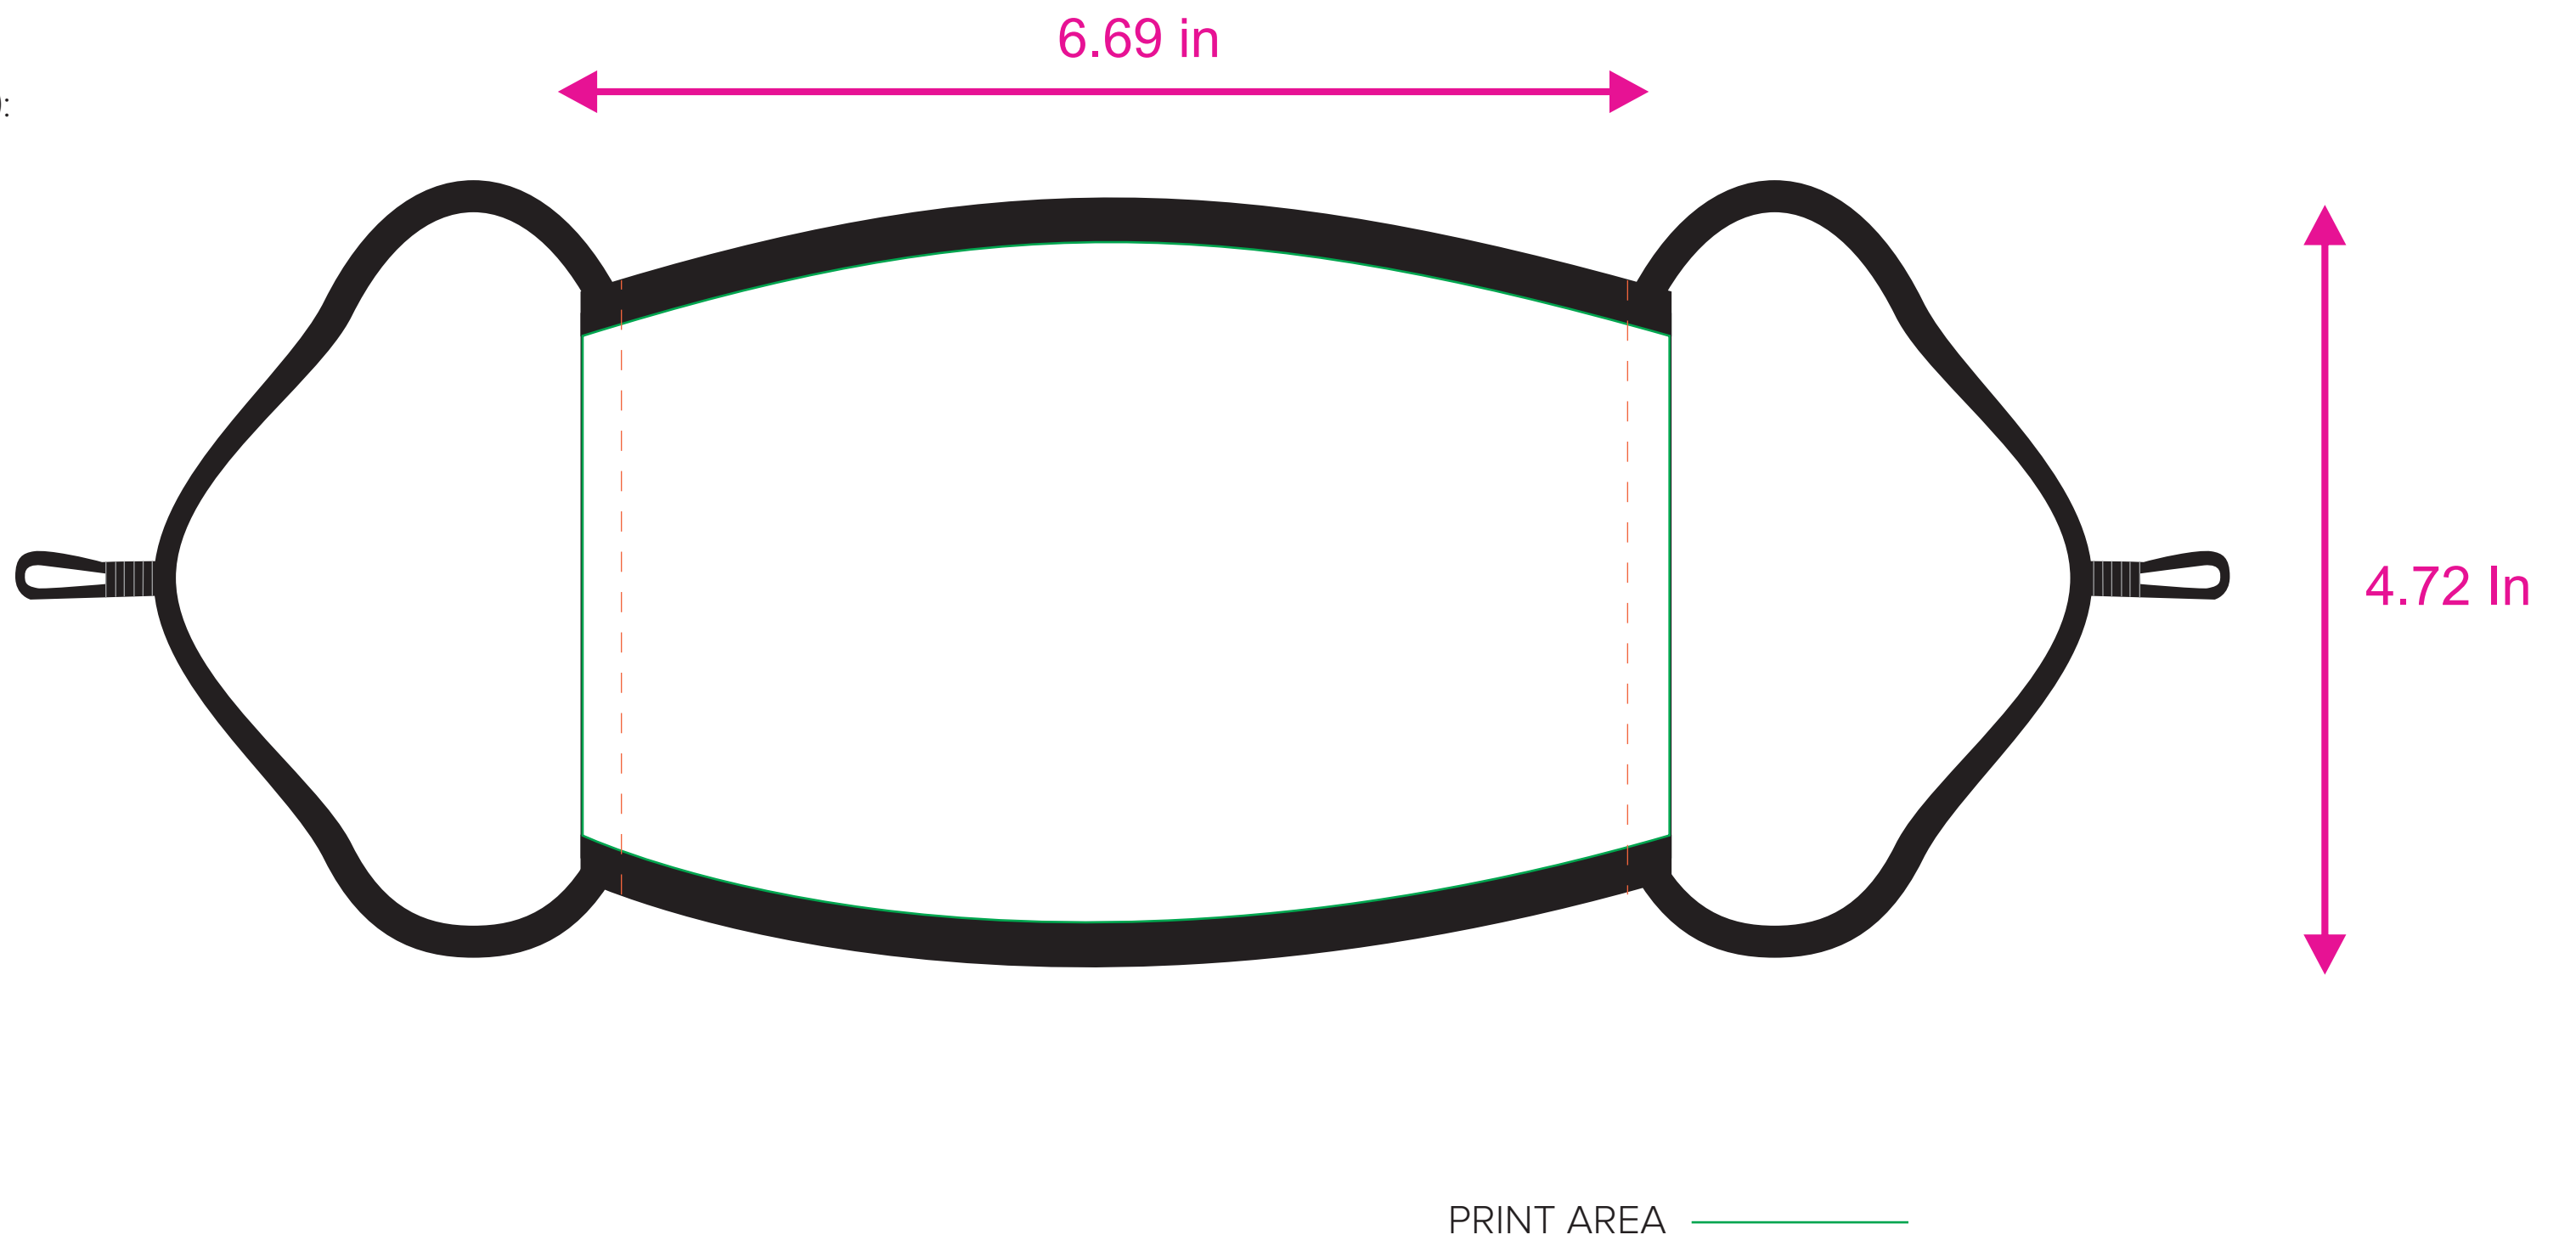

**ORDER #:**

**PO #:**

**CUSTOM PRINTED FACE MASK**

#MAS-S100

18 CM x 13 CM

MATERIAL: POLYESTER EXTERIOR AND COTTON INTERIOR

PRODUCT COLOR:

 BLACK TRIM

IMPRINT COLORS (EXTERIOR ONLY):

 FULL COLOR

PRODUCT COLOR:

 WHITE TRIM

IMPRINT COLORS (EXTERIOR ONLY):

 FULL COLOR