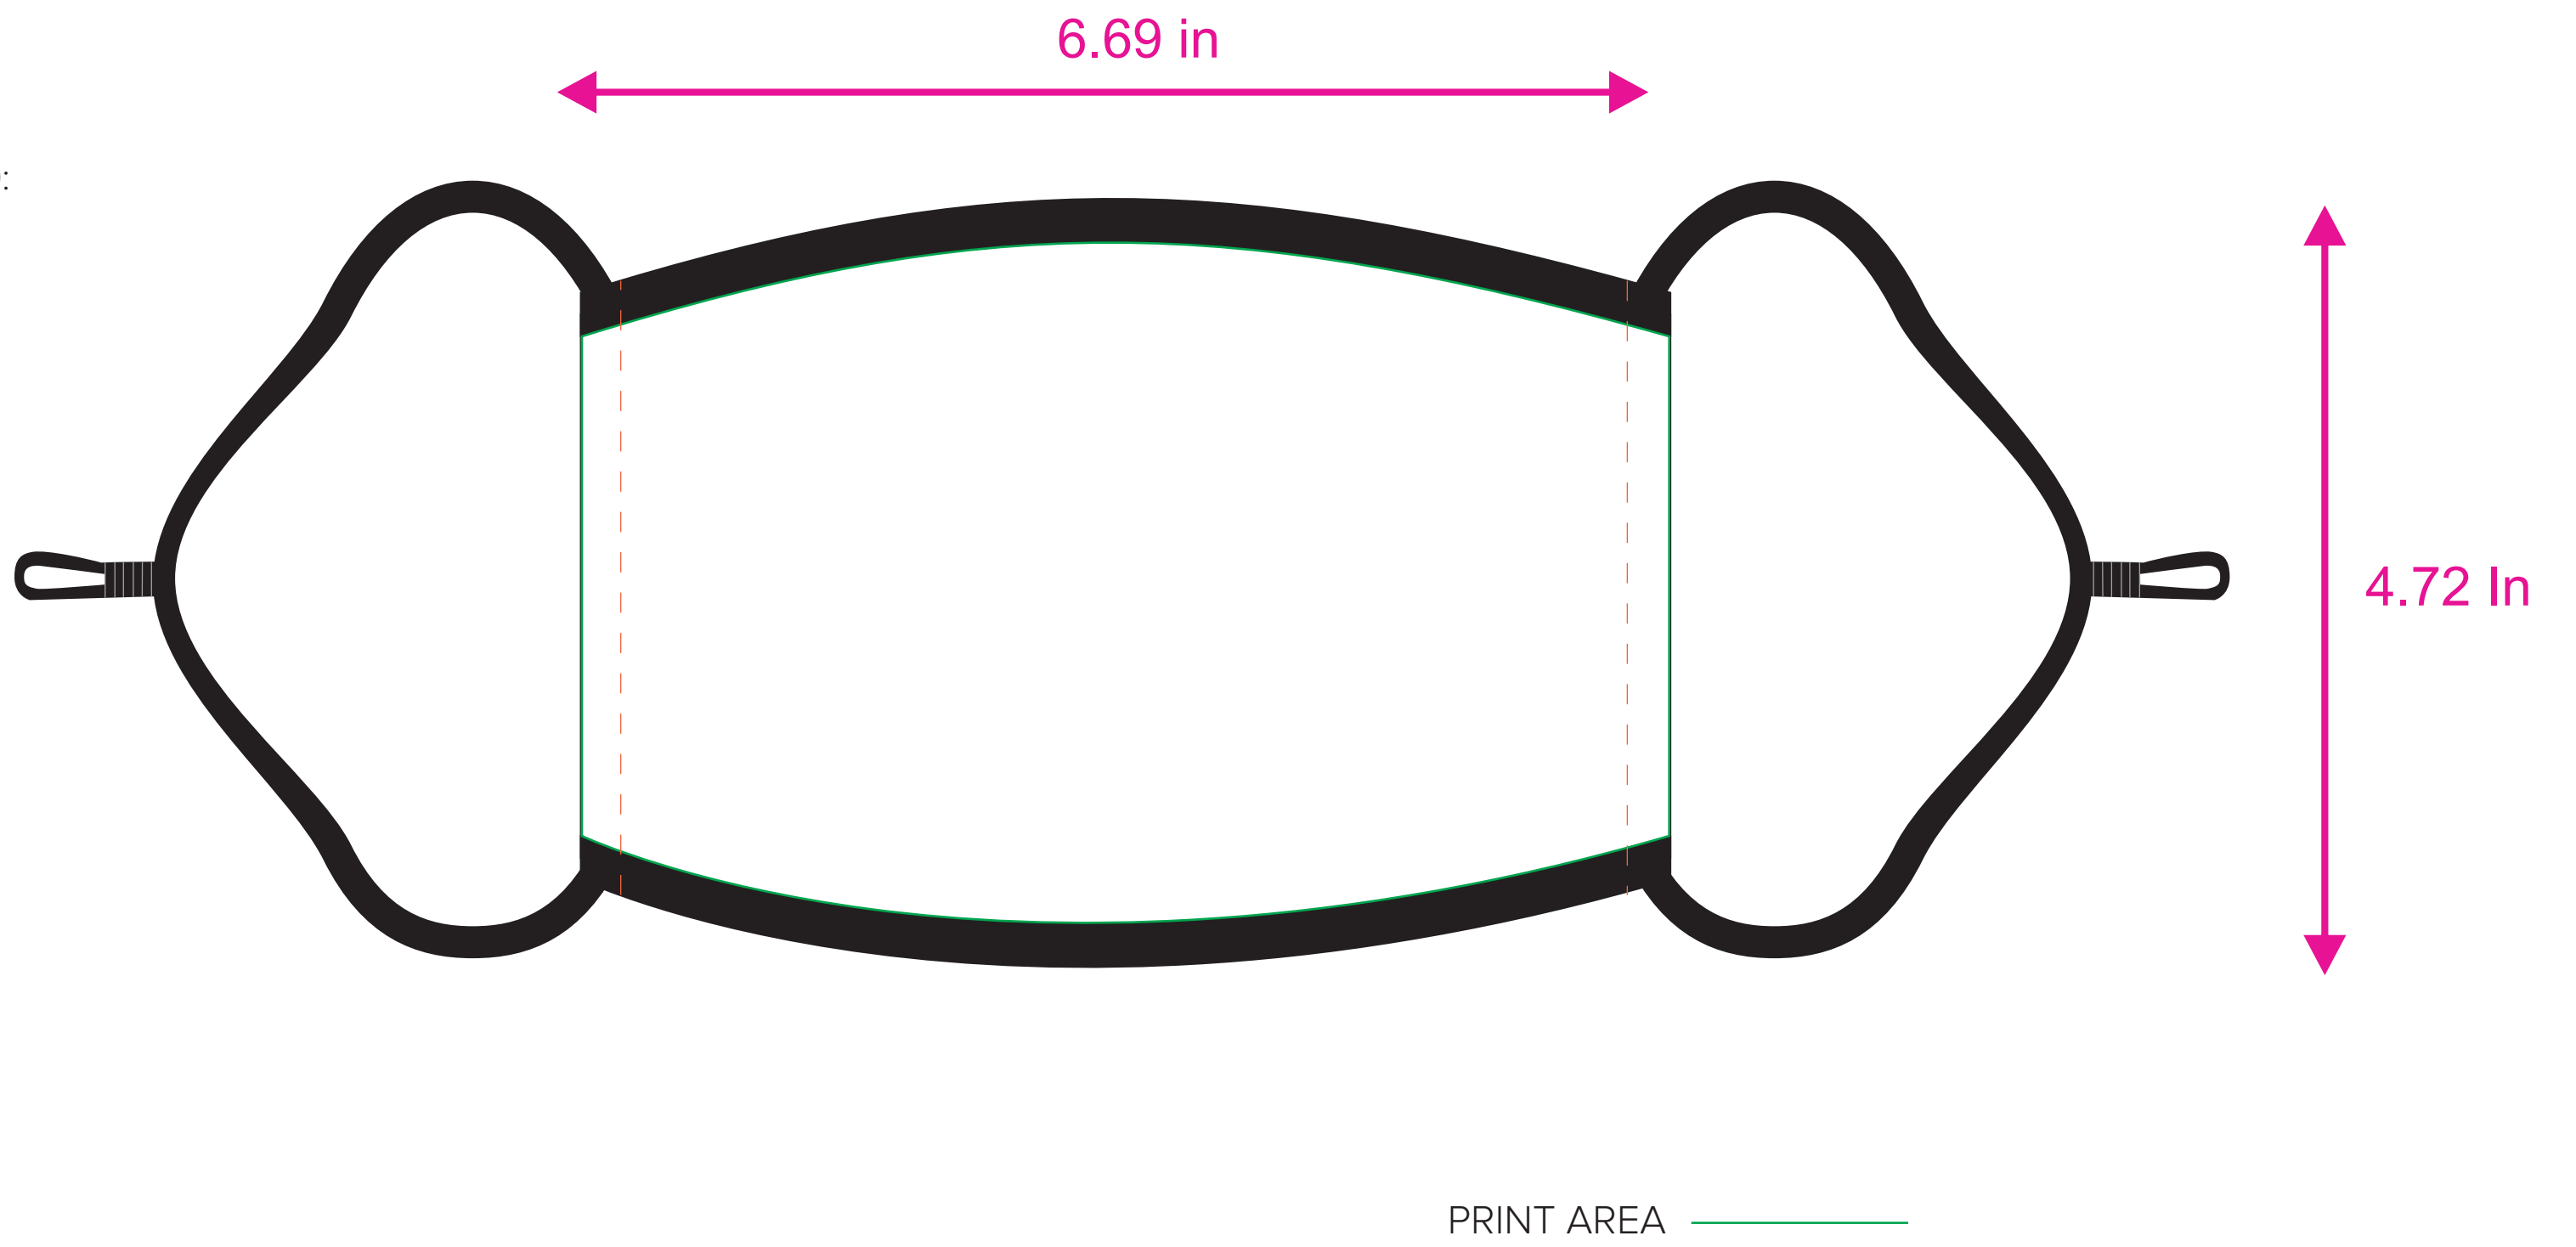

ORDER #:

PO #:

CUSTOM PRINTED FACE MASK

ITEM #: MAS-S100

SIZE: 6.69" x 4.72"

MATERIAL: STRONG PREMIUM PERFORMANCE JERSEY ON PRINTED SIDE,
COTTON INSIDE

PRODUCT COLOR:

 BLACK TRIM

IMPRINT COLORS (EXTERIOR ONLY):

 FULL COLOR

PRODUCT COLOR:

 WHITE TRIM

IMPRINT COLORS (EXTERIOR ONLY):

 FULL COLOR