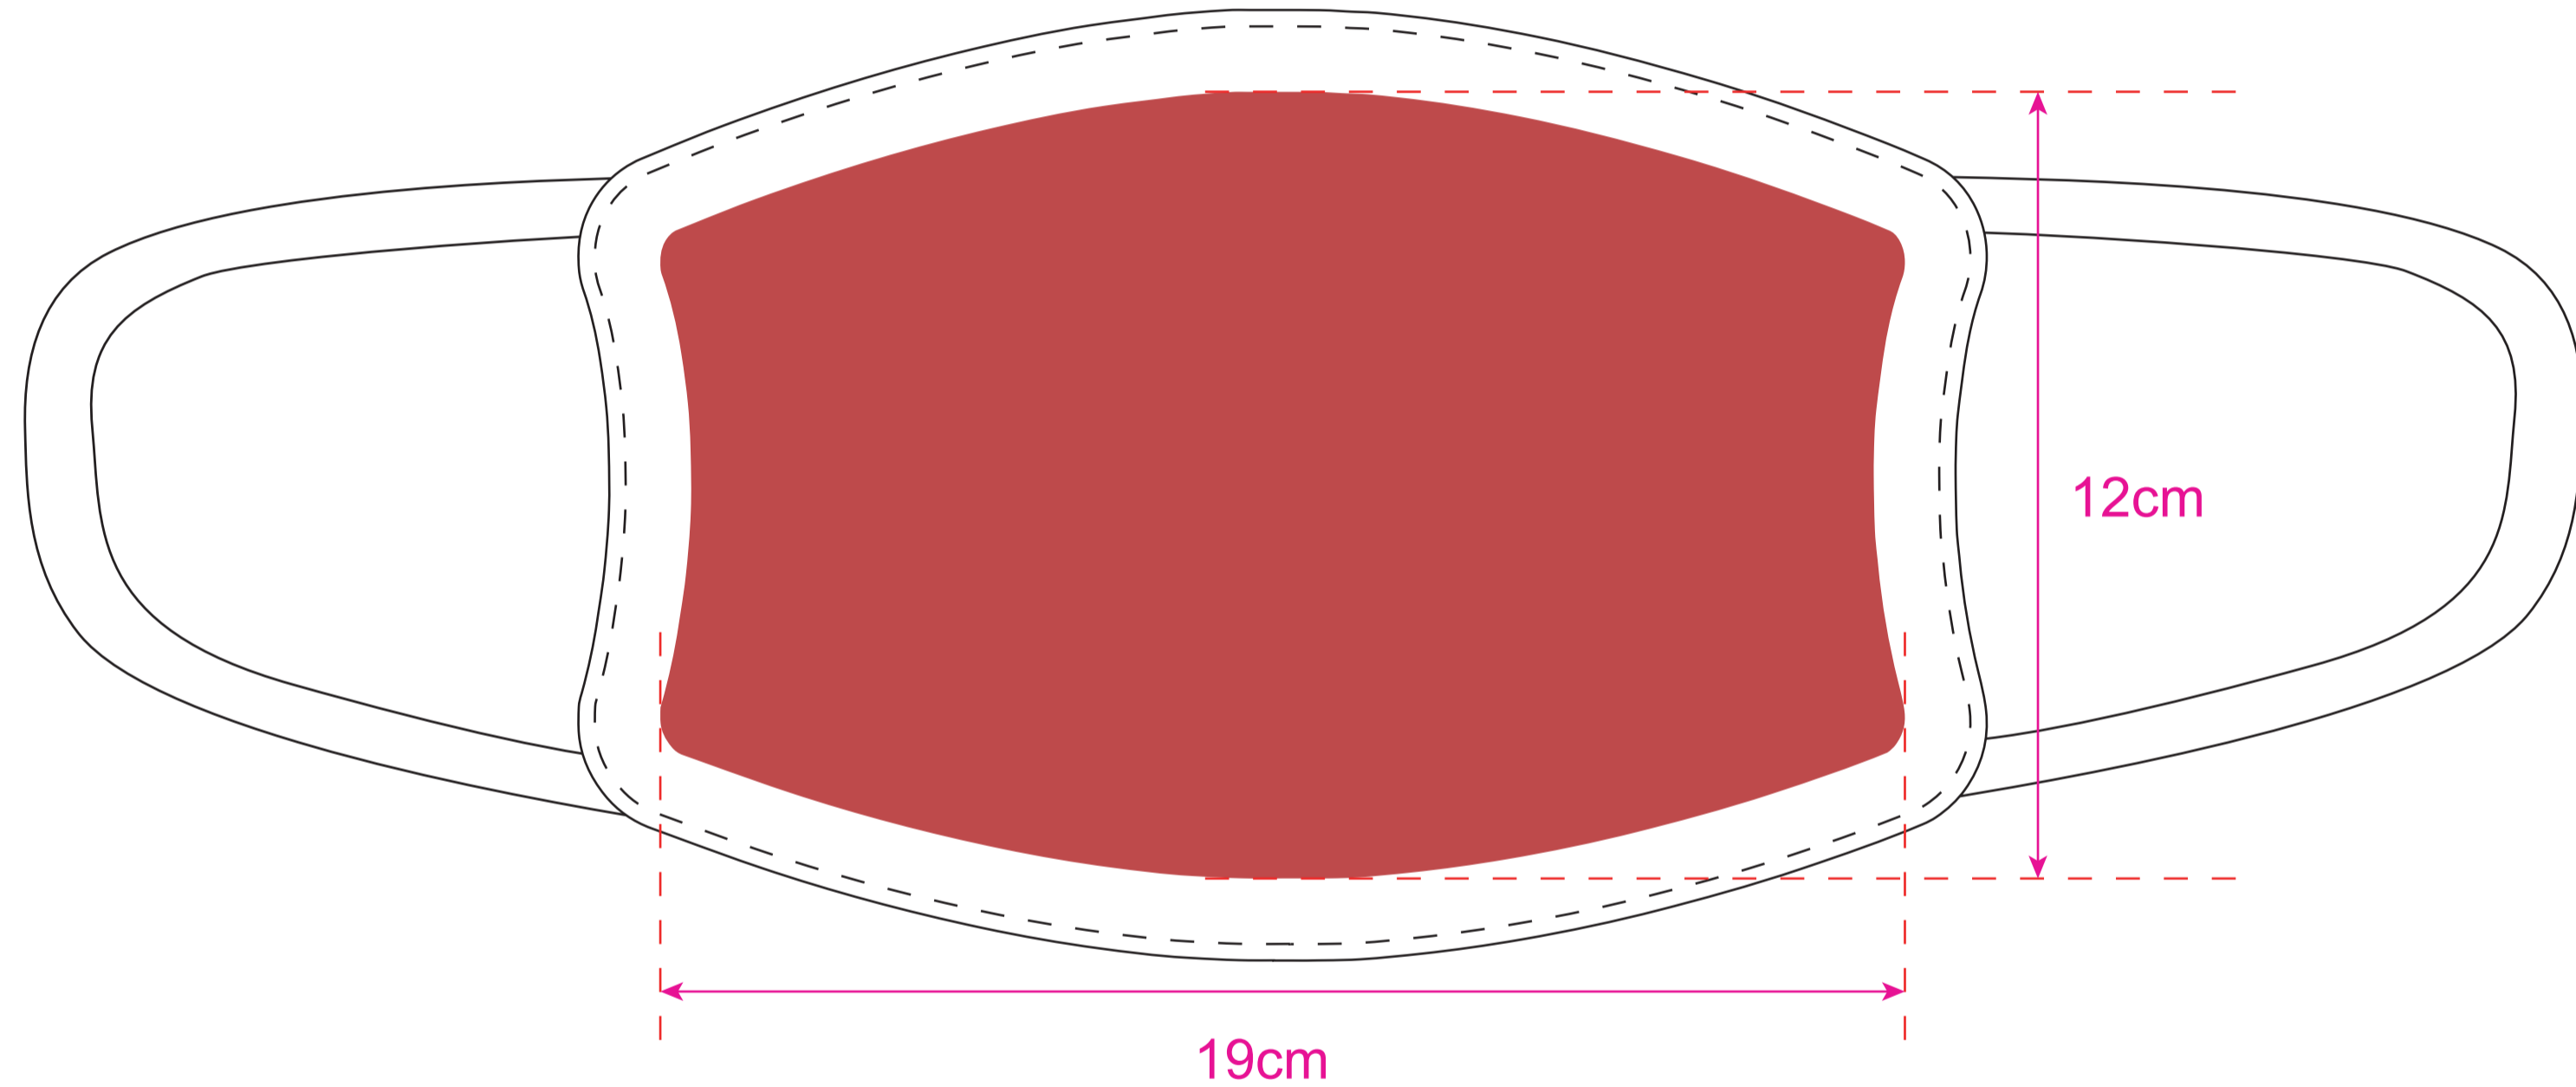

ORDER #:
PO #:
SOFT COTTON MASKS

#MAS-C300

19 CM x 12 CM

MATERIAL: OUTER LAYER 93%POLY + 7% SPANDEX; INNER LAYER 95% COTTON + 5% SPANDEX, 150GSM

PRODUCT COLORS:

-  WHITE TRIM
-  STOCK BLACK
-  STOCK WHITE
-  STOCK PINK
-  STOCK YELLOW
-  STOCK GREEN
-  STOCK GRAY
-  STOCK RED

IMPRINT COLORS:

-  FULL COLOR
-  PMS

IMPRINT SIZE: 4.8CM X 4.8CM
(APPROX. 2" X 2")