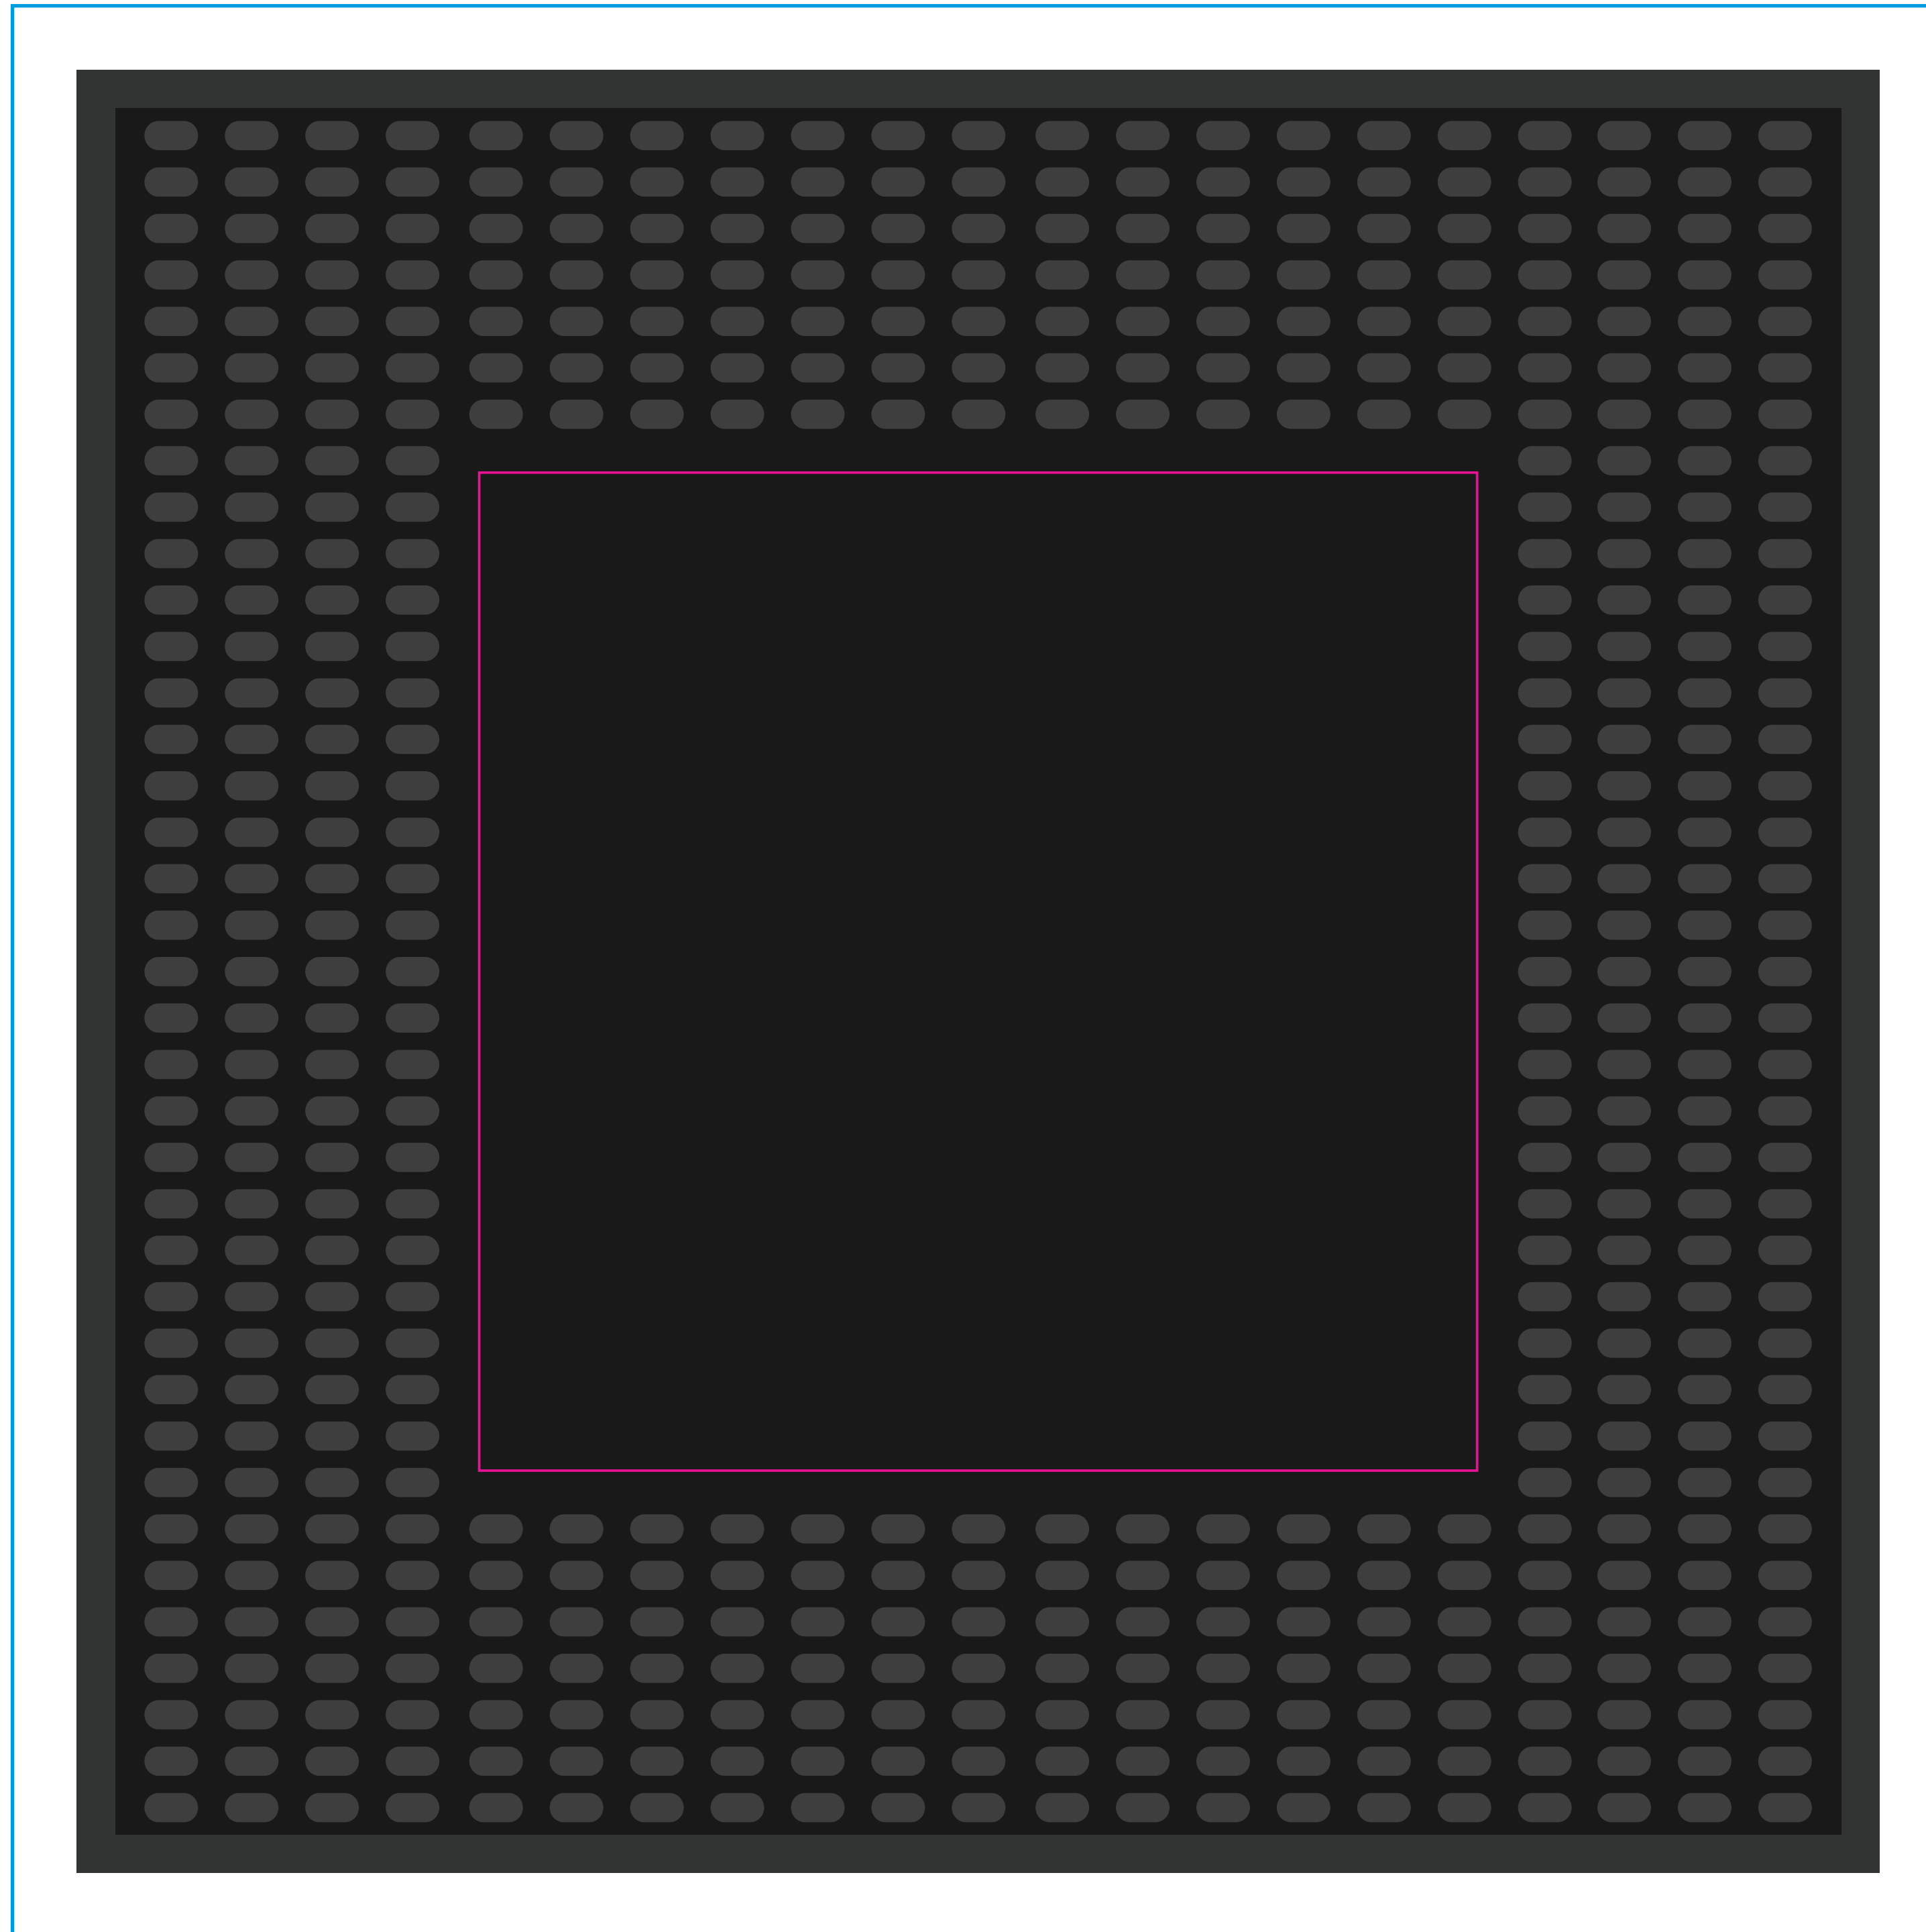

ORDER #:
PO #:
BAR RUNNER MATS
LMD-1414
SIZE: 14 x 14"
MATERIAL: NITRILE RUBBER

PRODUCT COLOR:

 BLACK

IMPRINT COLORS (MAX 4 COLORS):

 PMS

 PMS

 PMS

 PMS

ARTWORK SHOWN AT 100%

 Safe Zone: 2.5" x 12.375"

 Background Bleed: 4" x 22"