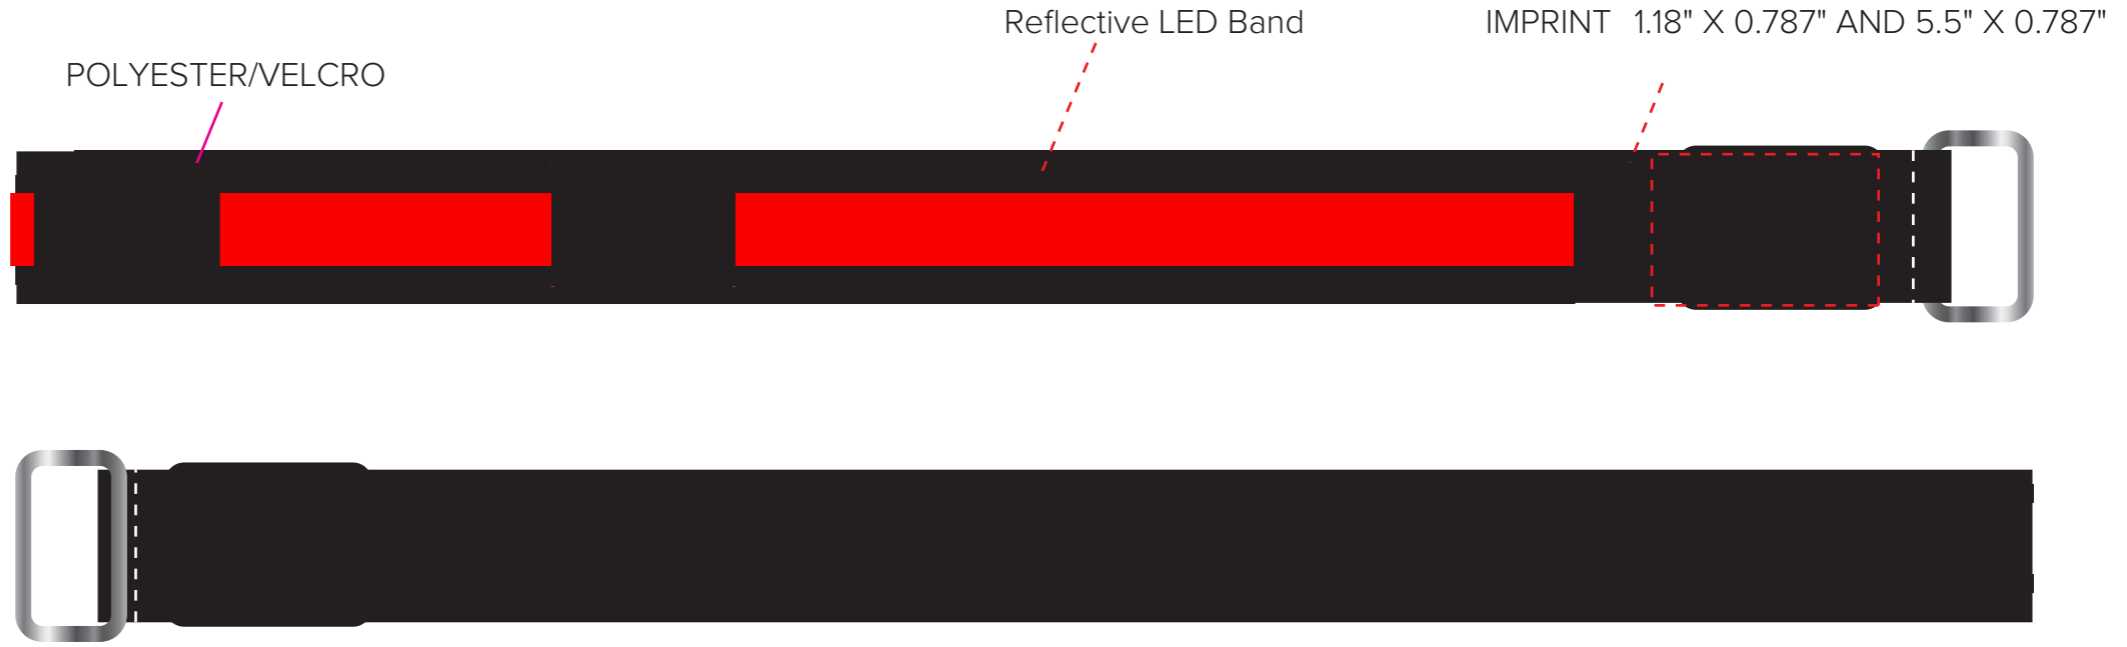

**ORDER #**  
**PO #**  
**LED ARMBAND**  
#LEDW-A007  
LED ARMBAND  
0.984" X 12.5"

Imprint Method  
SPOT COLOR PRINTING

PRODUCT COLORS:

-  FACTORY GREEN
-  FACTORY YELLOW
-  FACTORY BLUE
-  FACTORY RED
-  FACTORY PINK
-  FACTORY ORANGE
-  FACTORY WHITE

IMPRINT COLOR:  
 PMS

EXAMPLE