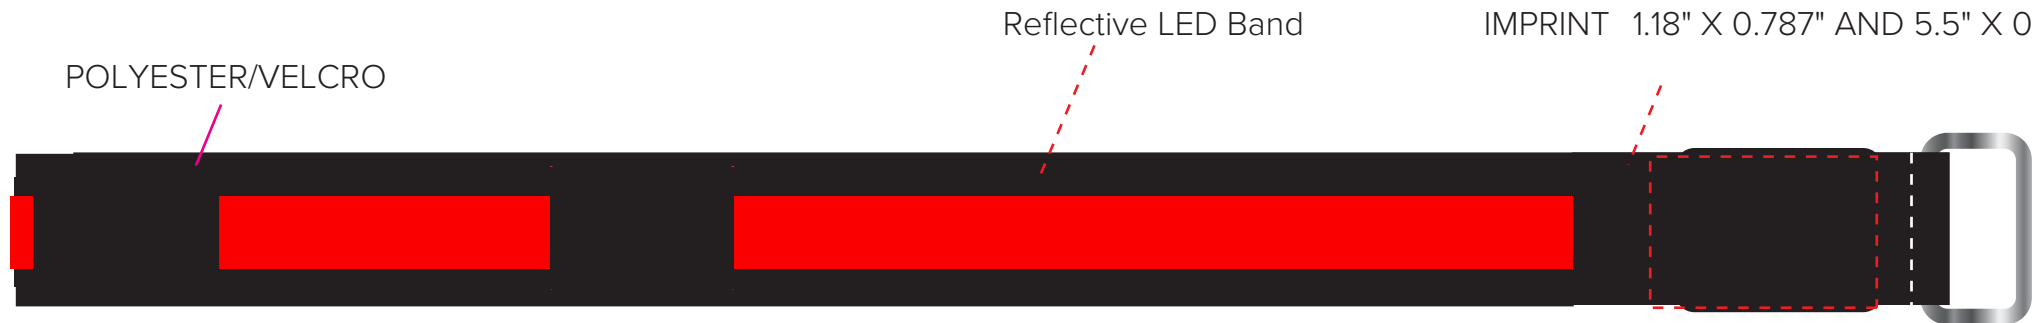

LED ARMBAND

#LEDW-A007

LED ARMBAND

0.984" X 12.5"

Imprint Method
SPOT COLOR PRINTING

IMPRINT 1.18" X 0.787" AND 5.5" X 0.787"

EXAMPLE

PRODUCT COLOR:

FACTORY SHADES:
RED, YELLOW, BLUE, GREEN, WHITE, PINK AND ORANGE.