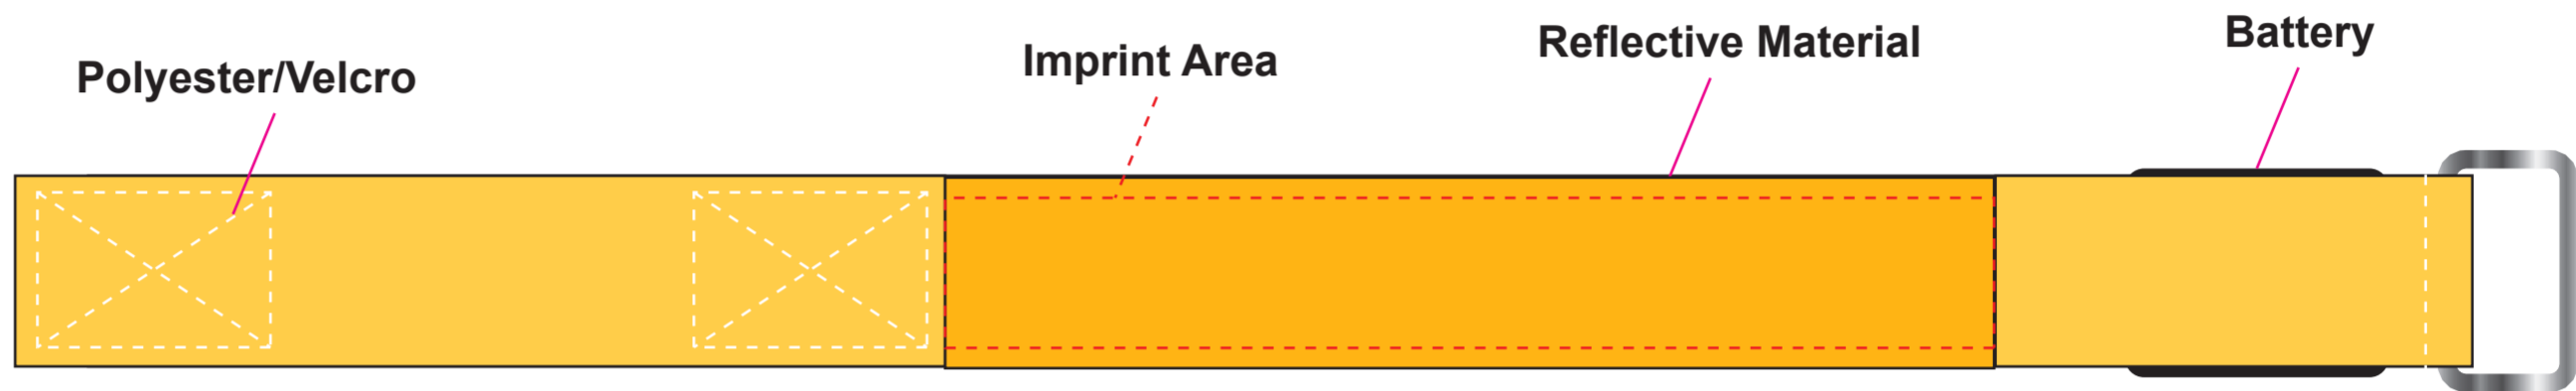

BamBams Order #
INPUT DATA HERE
Customer Reference #
INPUT DATA HERE

Product Material
Polyester, Battery, LED

Product - Item #
LEDW-A002

Quantity
INPUT DATA HERE

Packaging
Individual Polybag

Imprint Method
Spot print

Artwork Shown at 100%

The Art Proof is color specific, please refer to the PMS listed for the imprint.

Dotted area represent the print area

Product Size: 12.5" x 1"

Imprint Size: 5.5" x .787"

Available Product Colors

- ☐ Red
- ☐ Yellow
- ☐ Blue
- ☐ Green
- ☐ White
- ☐ Pink
- ☐ Orange

Side 1

Imprint Color (4 Colors Max)

- ☐ PMS
- ☐ PMS
- ☐ PMS
- ☐ PMS