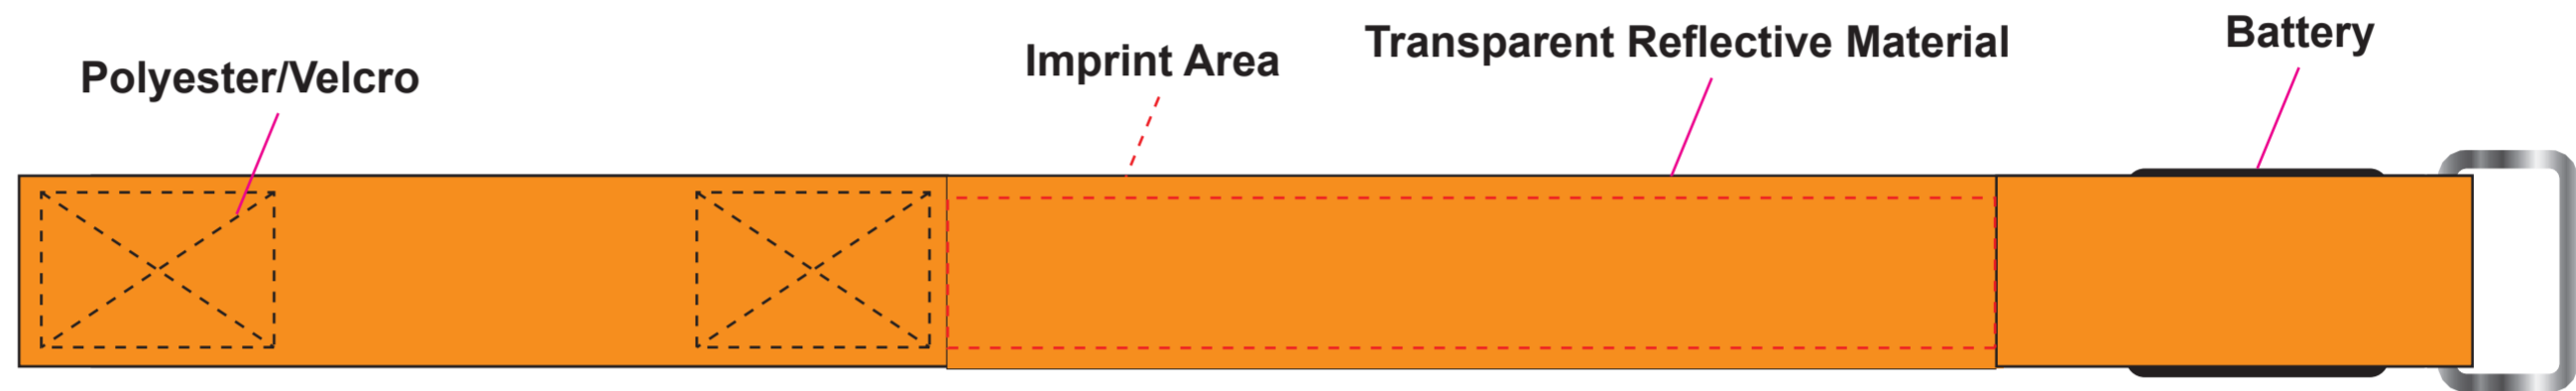

BamBams Order #

Customer Reference #
5#####

Product Material
Polyester, Battery, LED

Product - Item #
LEDW-A001

Quantity
SEE PO

Packaging
Individual Polybag

Imprint Method
Spot print

Artwork Shown at 100%

The Art Proof is color specific, please refer to the PMS listed for the imprint.

Dotted area represent the print area

Product Size: 12.5" x 1"

Imprint Size: 5.5" x .787"

- Available Product Colors
- Red
 - Yellow
 - Blue
 - Green
 - White
 - Pink
 - Orange