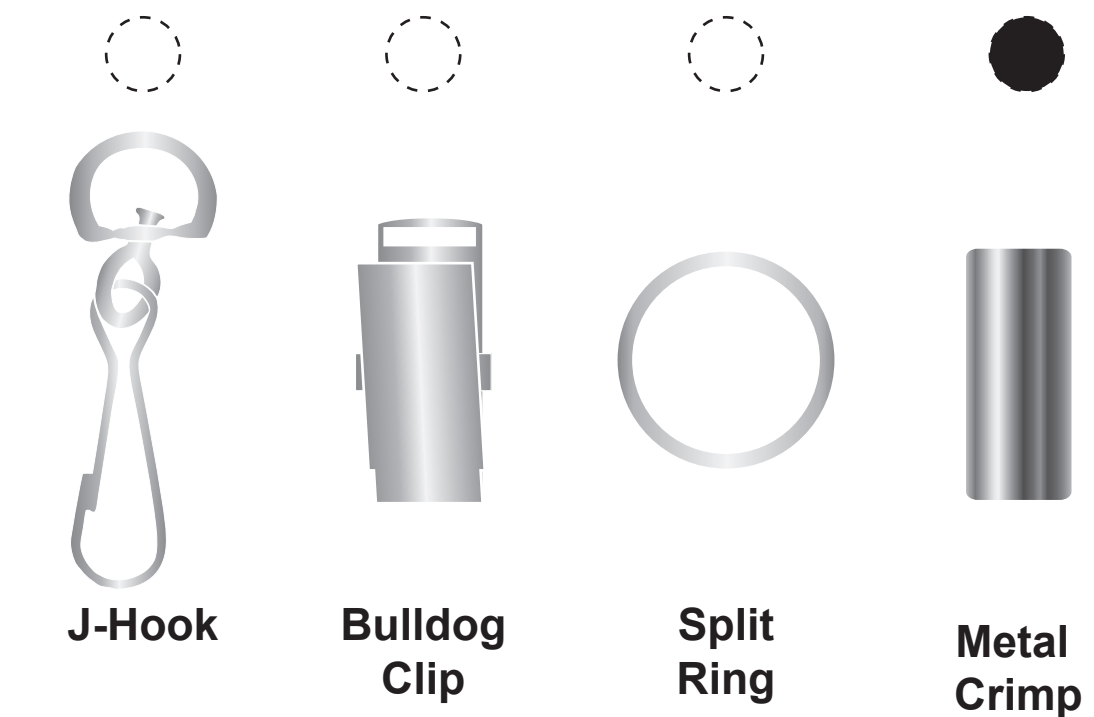

Exterior Print

Crimp Placement Reference

Side 2

Imprint Color (4 Colors Max)
FULL COLOR
PMS
PMS
PMS

Interior Print

Interior printed design will not line up with exterior and may cut off

Attachment Options

TO APPROVE THIS PROOF PLEASE SIGN AND EMAIL OR FAX BACK TO US.