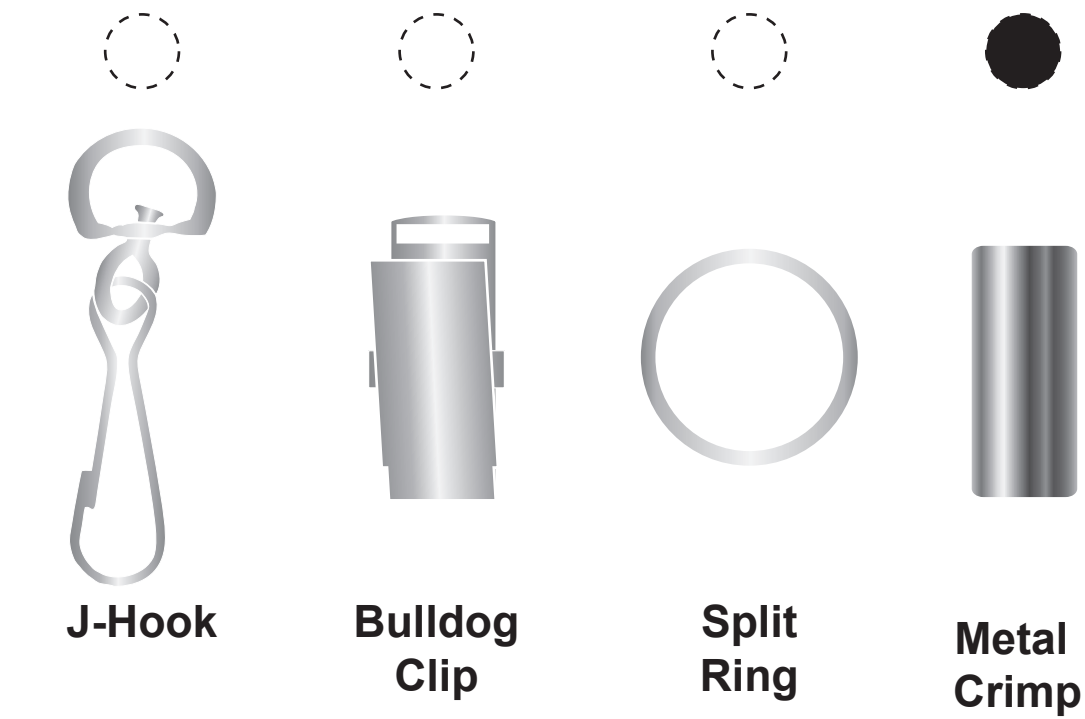

Exterior Print

Crimp Placement Reference

Side 2

Imprint Color (4 Colors Max)

Full Color
 PMS
 PMS
 PMS

Interior Print

Interior printed design will not line up with exterior and may cut off

Attachment Options