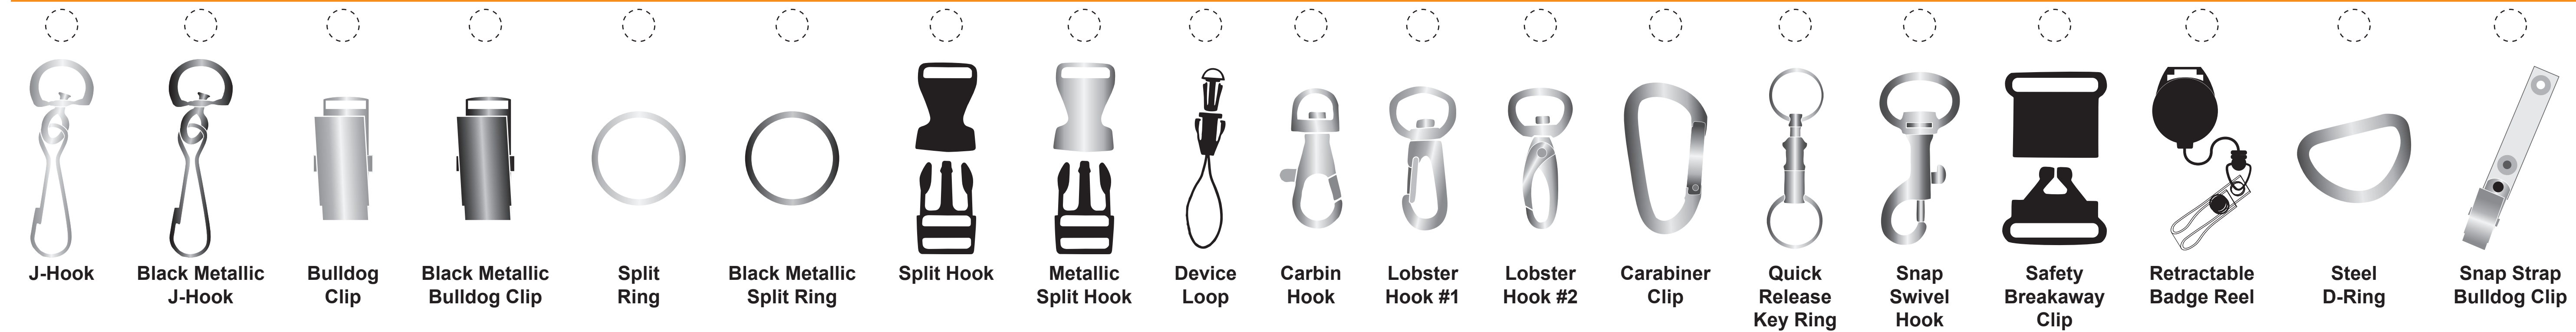

**Exterior Print**

**Side 2**

Imprint Color (4 Colors Max)  
Full Color  
PMS  
PMS  
PMS

**Interior Print**

**Attachment Options**

**TO APPROVE THIS PROOF PLEASE SIGN AND EMAIL OR FAX BACK TO US.**

Please be sure that this virtual proof represents exactly what you ordered before approval. It is necessary to check the colors, layouts, instructions, and finishing details - including applicable attachments, changes of colors, etc. We will only accept responsibility on claims where the product does not match the approved artwork proof. Any approval by email will be considered as a signed approval below.