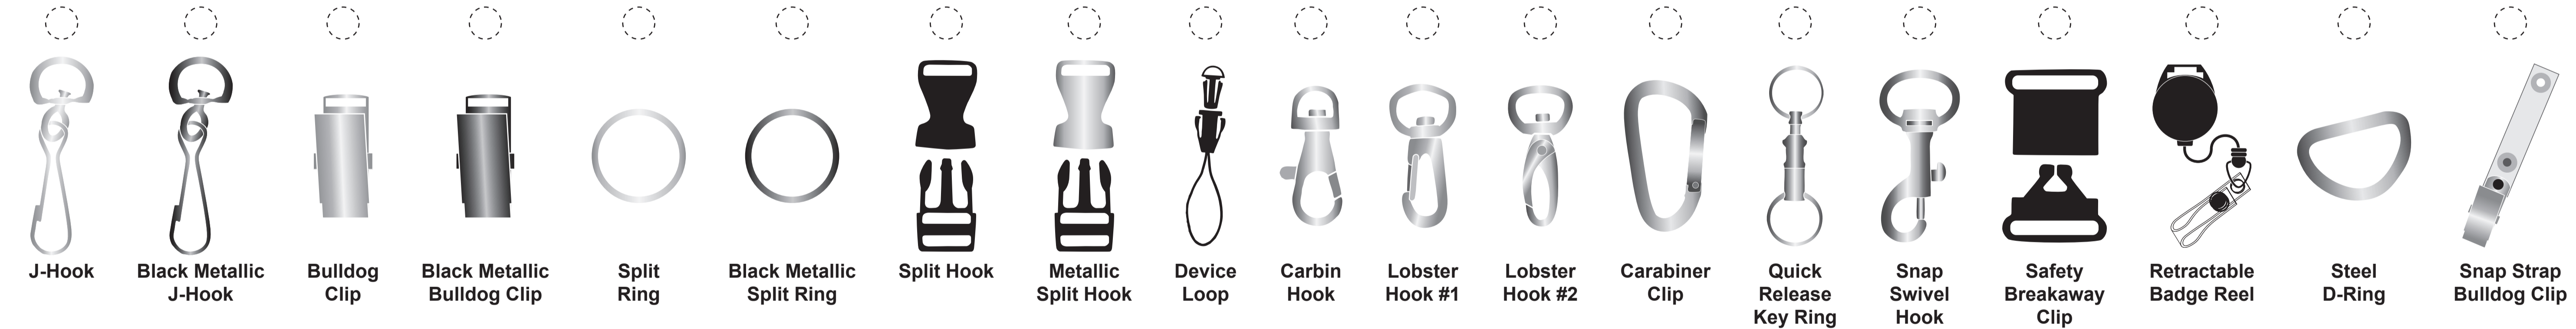

Attachment Options

TO APPROVE THIS PROOF PLEASE SIGN AND EMAIL OR FAX BACK TO US.

Please be sure that this virtual proof represents exactly what you ordered before approval. It is necessary to check the colors, layouts, instructions, and finishing details - including applicable attachments, changes of colors, etc. We will only accept responsibility on claims where the product does not match the approved artwork proof. Any approval by email will be considered as a signed approval below.

THIS LAYOUT INCLUDING PRODUCT COLOR, SPELLING, & CONTACT DETAILS IS CORRECT AND I HEREBY APPROVE THIS PROOF BY SIGNING BELOW.

SIGNATURE _____ DATE _____