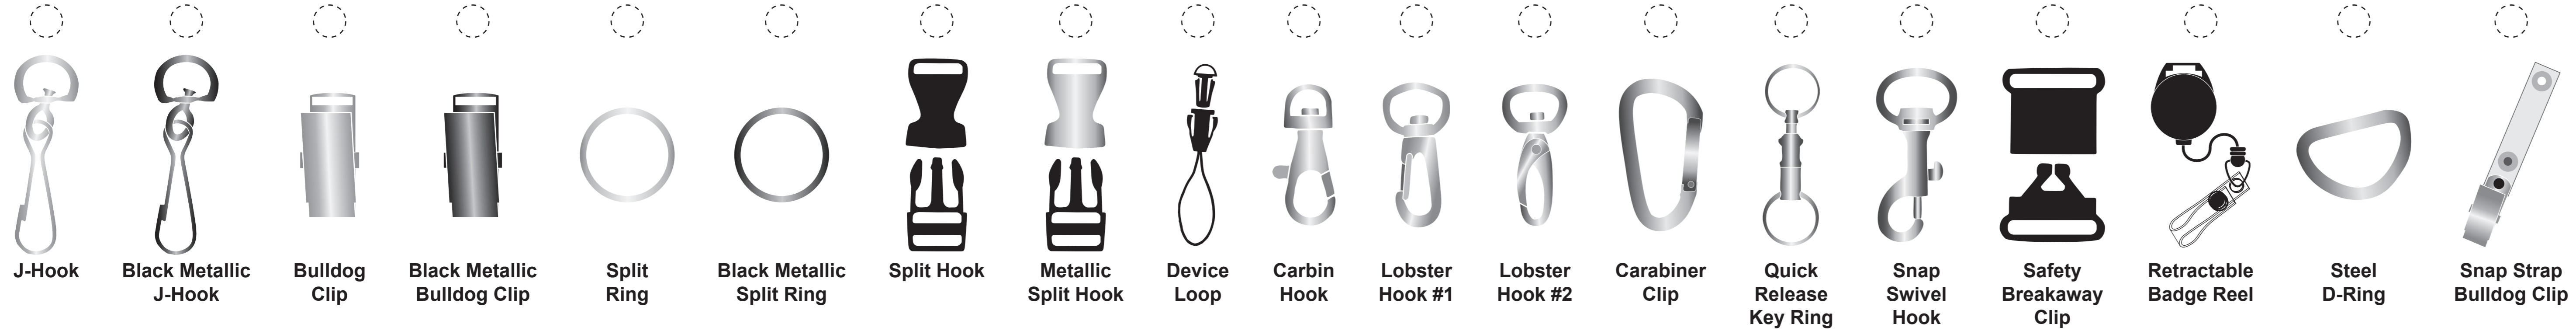

Attachment Options

TO APPROVE THIS PROOF PLEASE SIGN AND EMAIL OR FAX BACK TO US.

Please be sure that this virtual proof represents exactly what you ordered before approval. It is necessary to check the colors, layouts, instructions, and finishing details - including applicable attachments, changes of colors, etc. We will only accept responsibility on claims where the product does not match the approved artwork proof. Any approval by email will be considered as a signed approval below.

THIS LAYOUT INCLUDING PRODUCT COLOR, SPELLING, & CONTACT DETAILS IS CORRECT AND I HEREBY APPROVE THIS PROOF BY SIGNING BELOW.

SIGNATURE _____ DATE _____