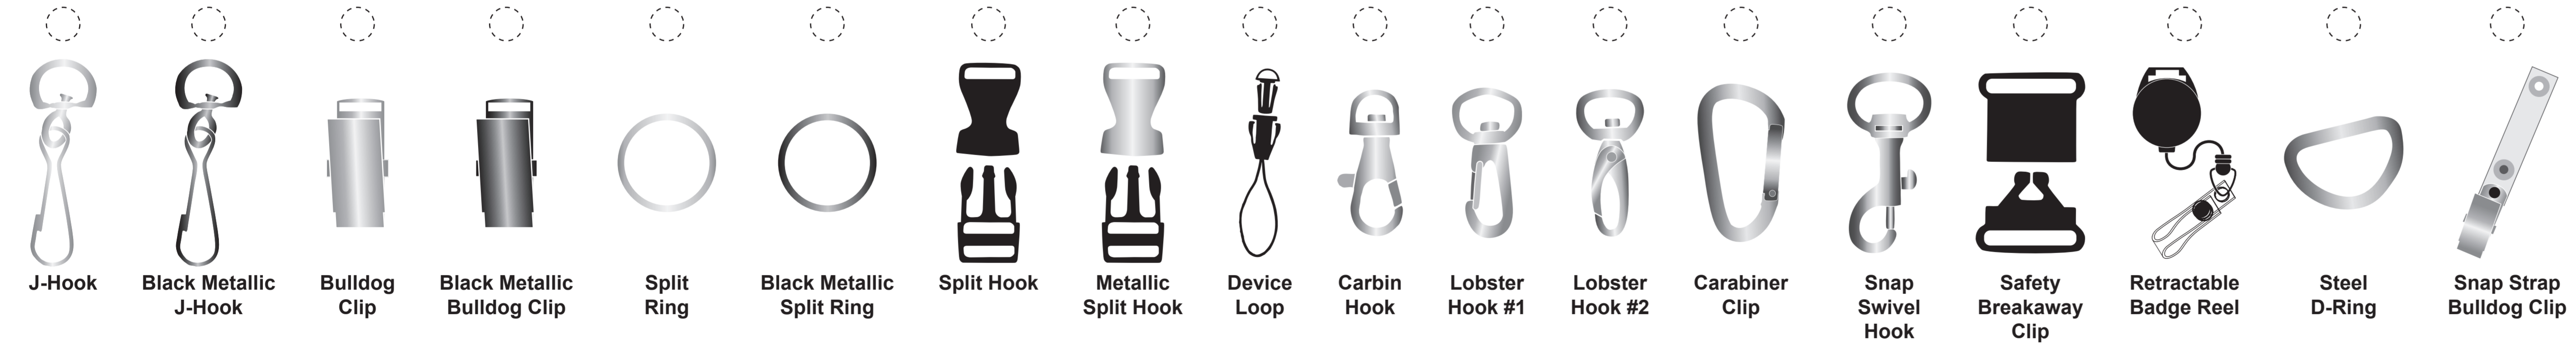

Attachment Options

TO APPROVE THIS PROOF PLEASE SIGN AND EMAIL OR FAX BACK TO US.

Please be sure that this virtual proof represents exactly what you ordered before approval. It is necessary to check the colors, layouts, instructions, and finishing details - including applicable attachments, changes of colors, etc. We will only accept responsibility on claims where the product does not match the approved artwork proof. Any approval by email will be considered as a signed approval below.

THIS LAYOUT INCLUDING PRODUCT COLOR, SPELLING, & CONTACT DETAILS IS CORRECT AND I HEREBY APPROVE THIS PROOF BY SIGNING BELOW.

SIGNATURE _____ DATE _____