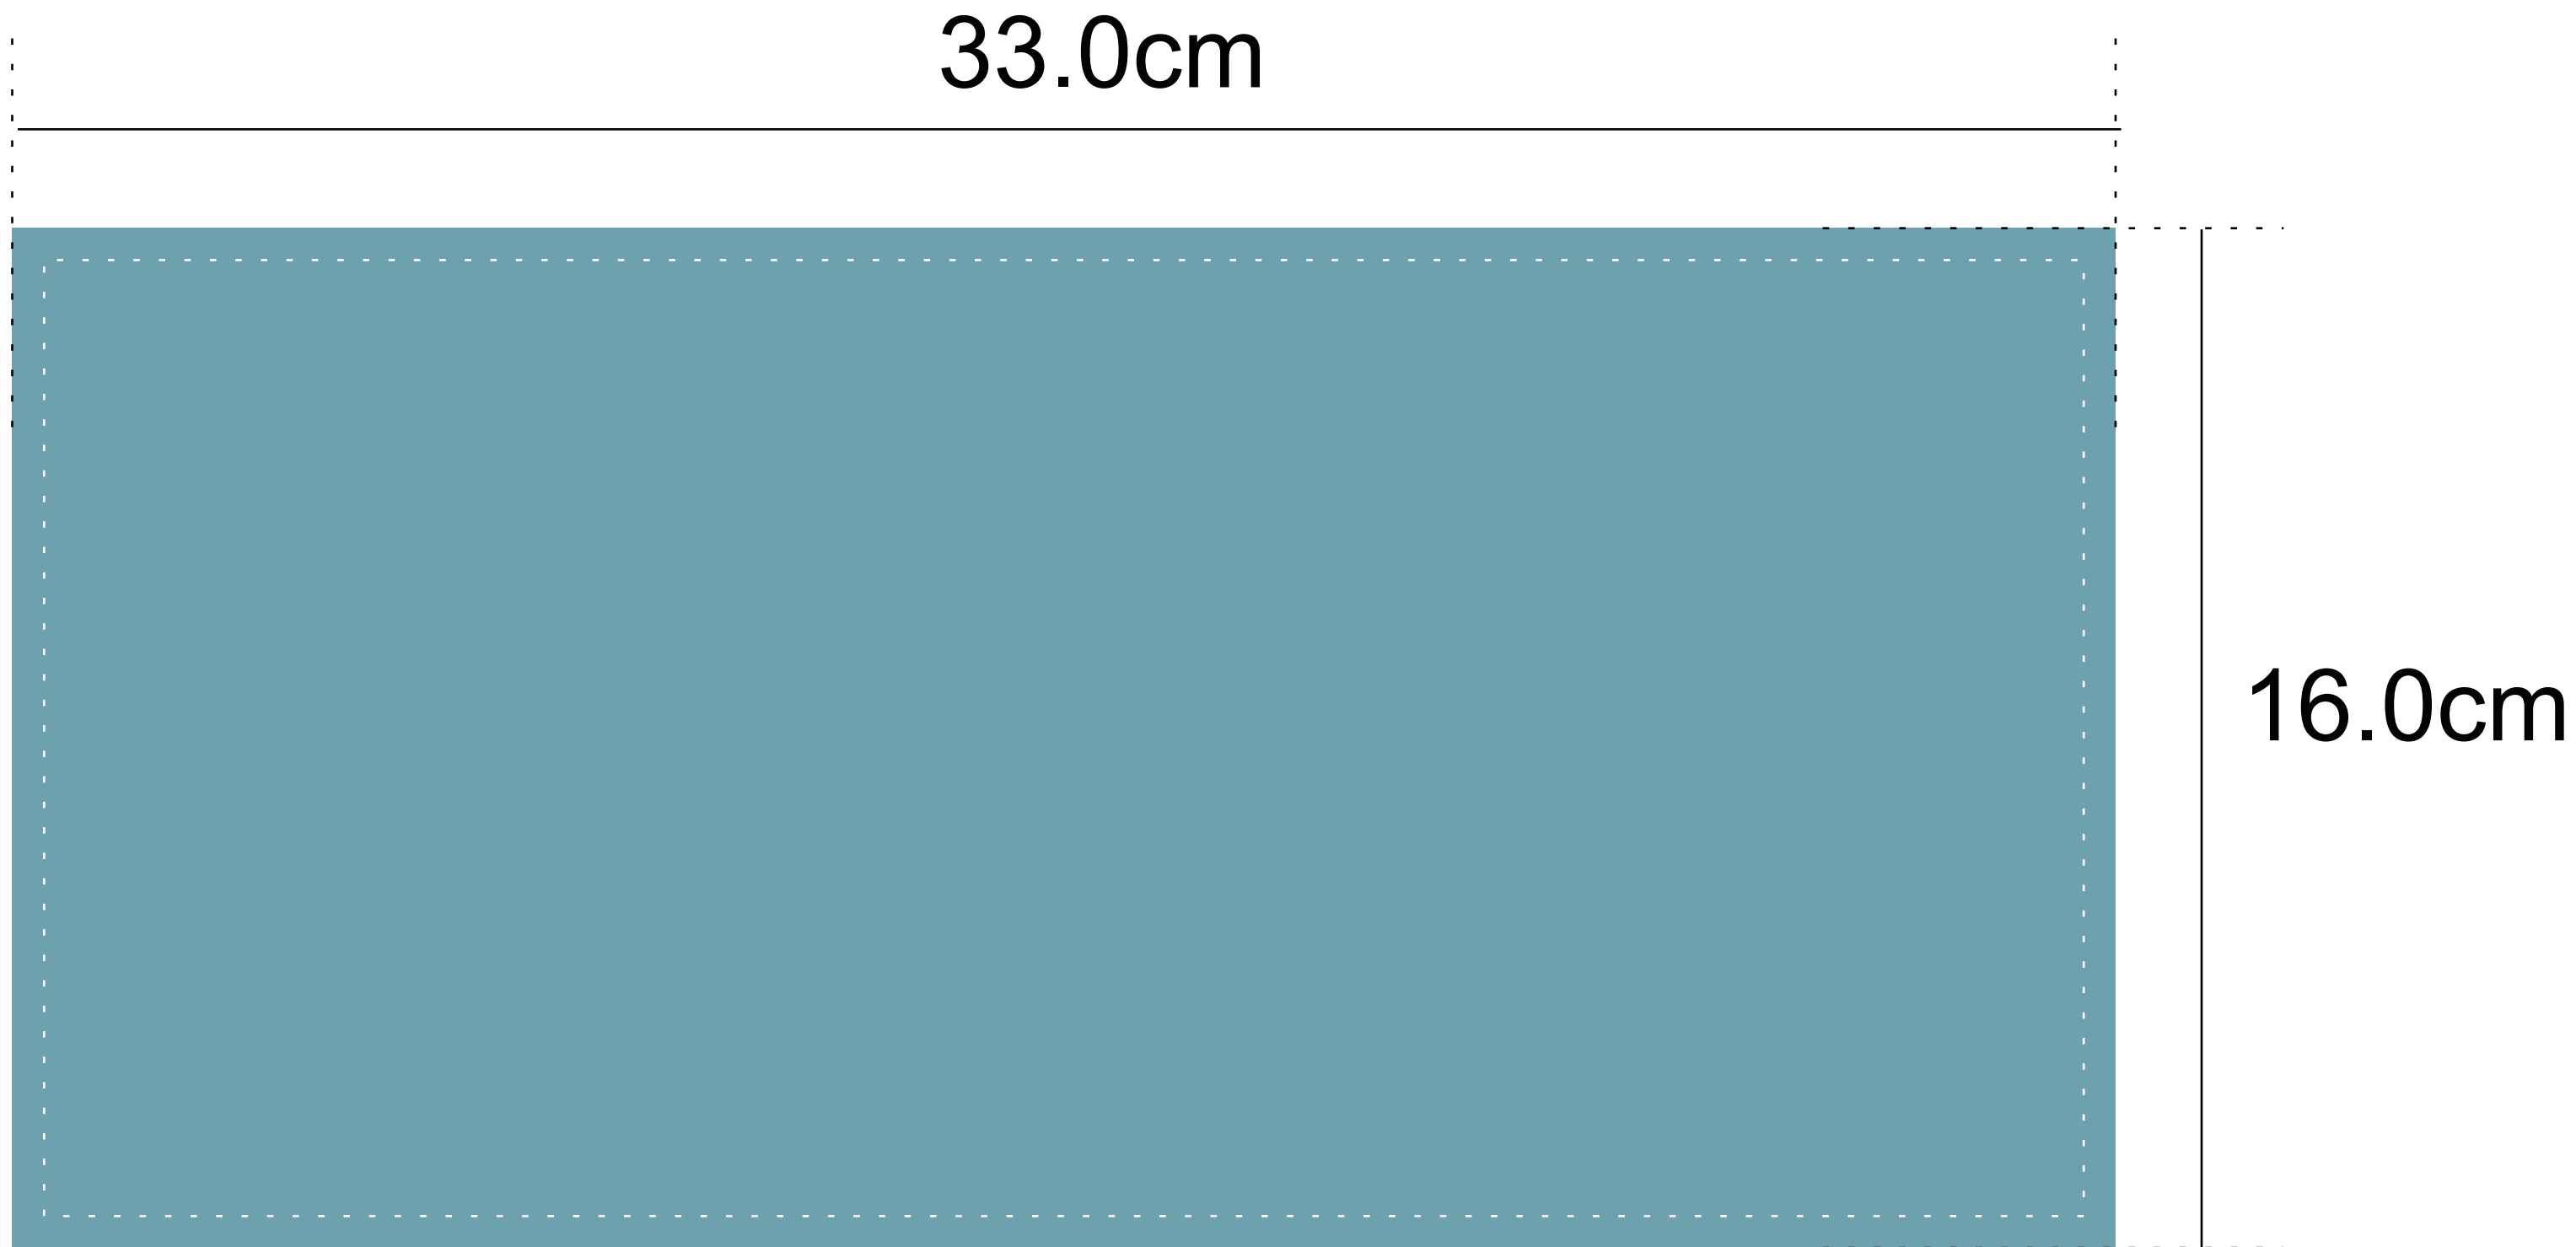

**ORDER #**

**PO #**

**KNOTTED HEADBAND**

MATERIAL: 170GSM 93% POLYESTER 7% SPANDEX

SIZE: 1.18" X 10.23"

PRODUCT COLOR:

WHITE

IMPRINT COLORS:

FULL COLOR DYE SUBLIMATION

PMS

PMS

Side 1

Side 2

Finished Size