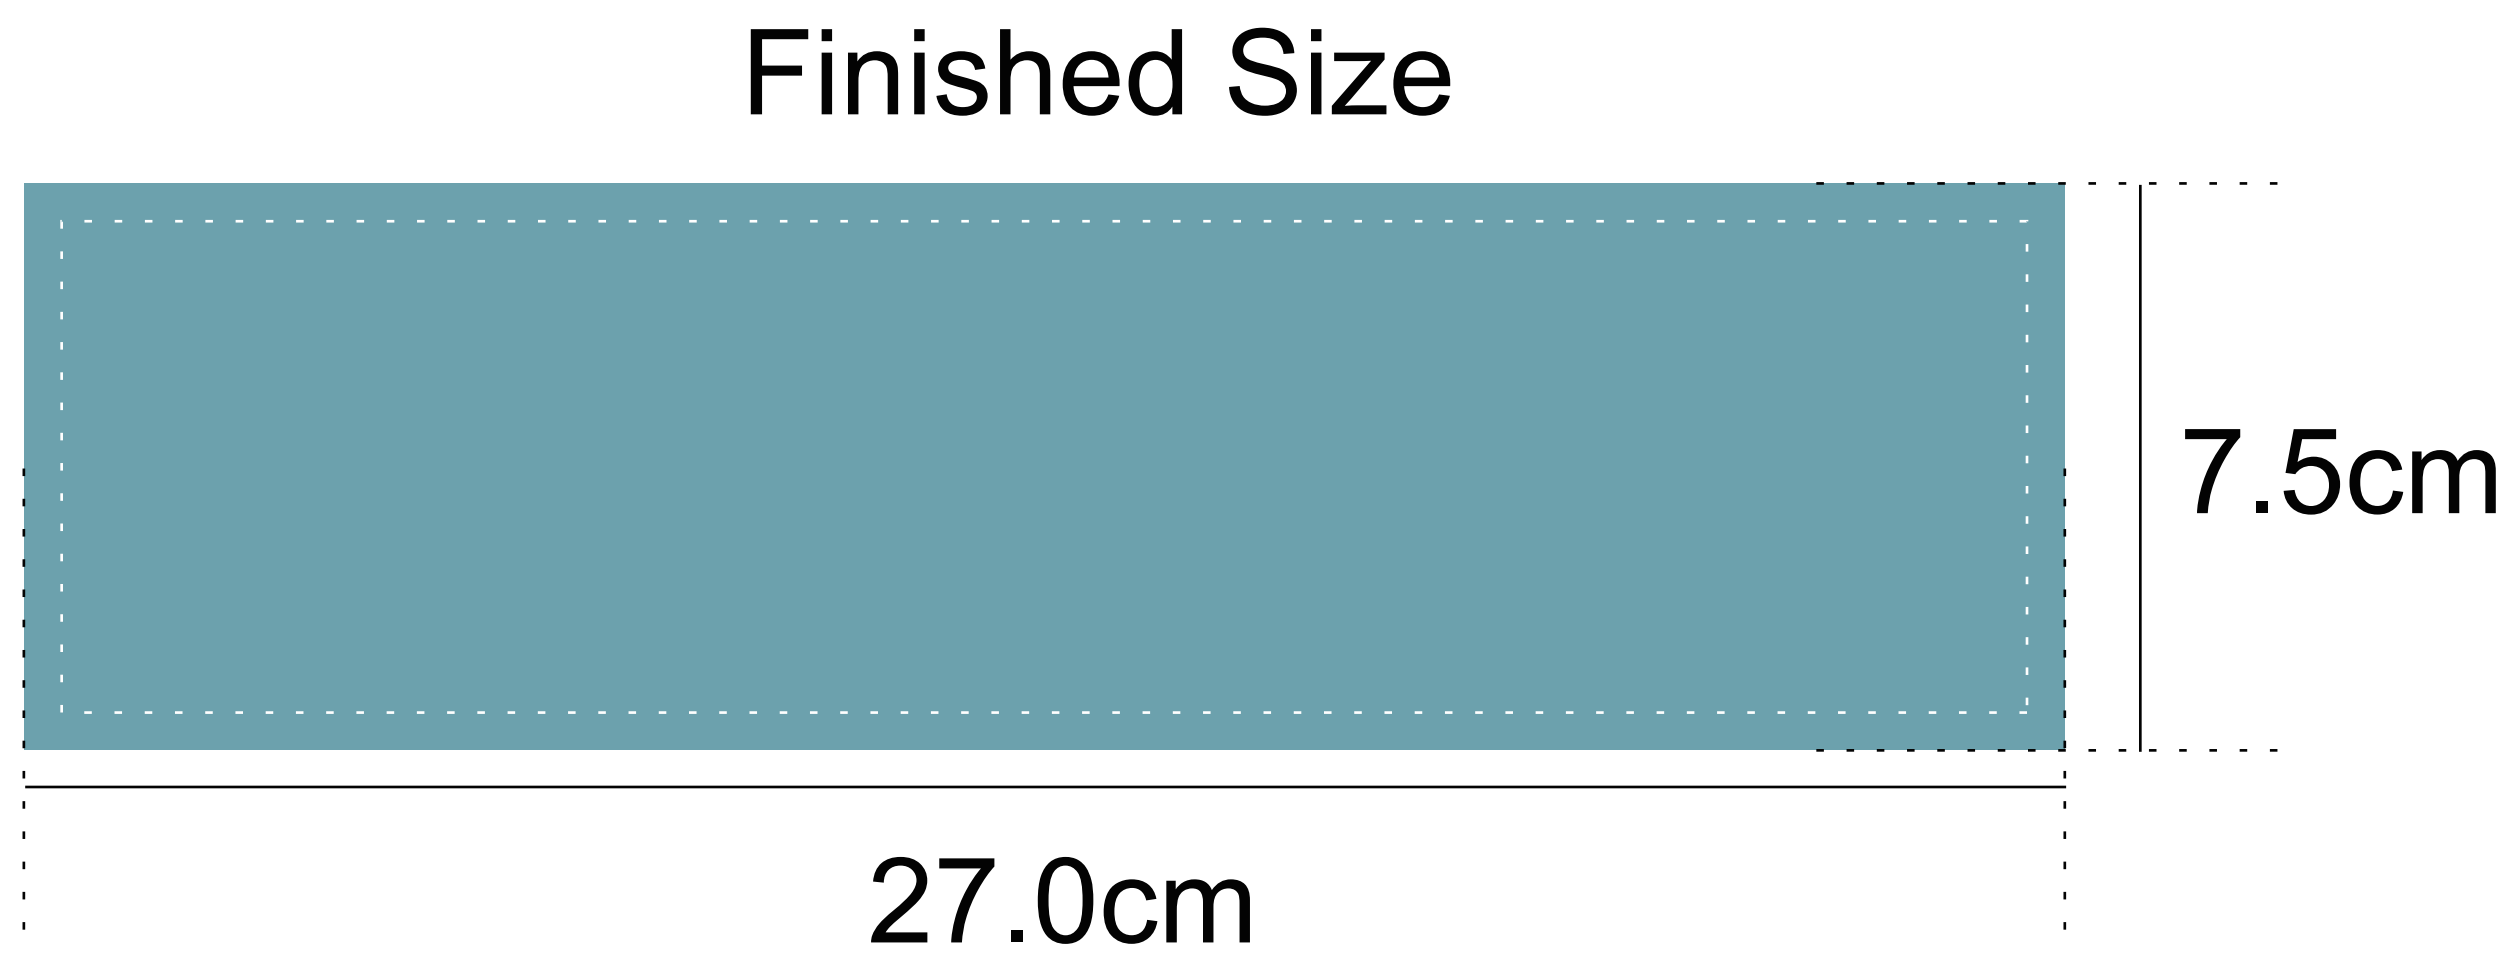

**ORDER #**

**PO #**

**KNOTTED HEADBAND**

MATERIAL: 170GSM 93% POLYESTER 7% SPANDEX

SIZE: 1.18" X 10.23"

PRODUCT COLOR:

WHITE

IMPRINT COLORS:

FULL COLOR DYE SUBLIMATION

PMS

PMS

Side 1

Side 2

Finished Size