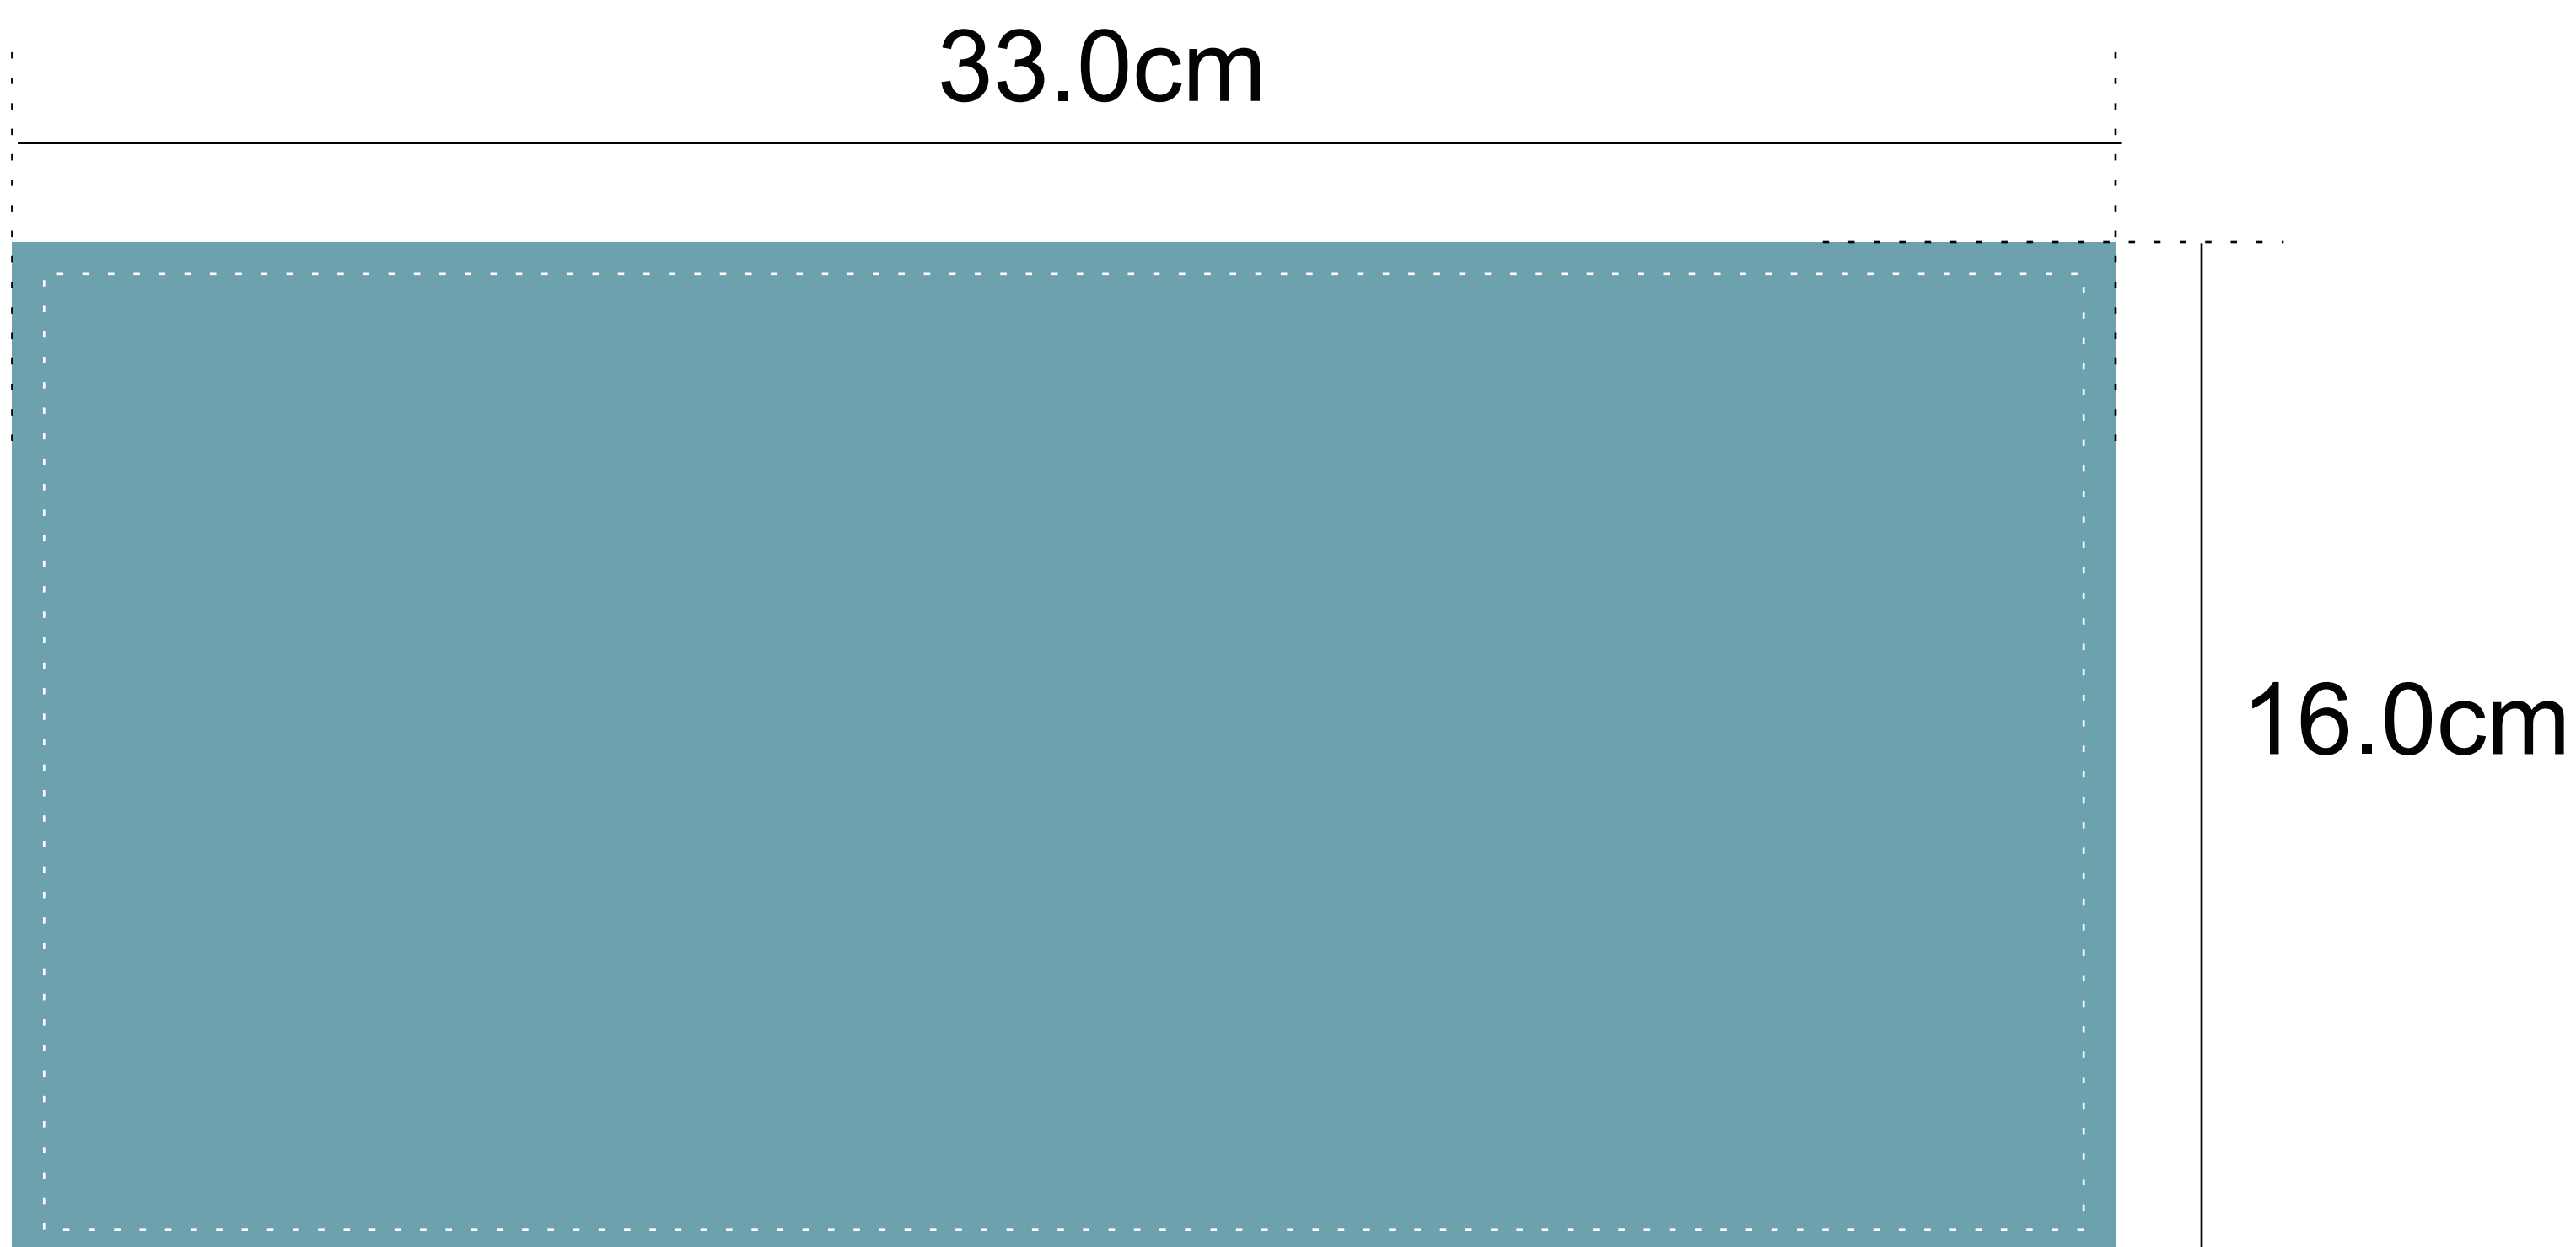

**ORDER #**

**PO #**

**KNOTTED HEADBAND**

MATERIAL: 170GSM 93% POLYESTER 7% SPANDEX

SIZE: 1.18" X 10.23"

PRODUCT COLOR:

WHITE

IMPRINT COLORS:

FULL COLOR DYE SUBLIMATION

PMS

PMS

Side 1

Side 2

Finished Size