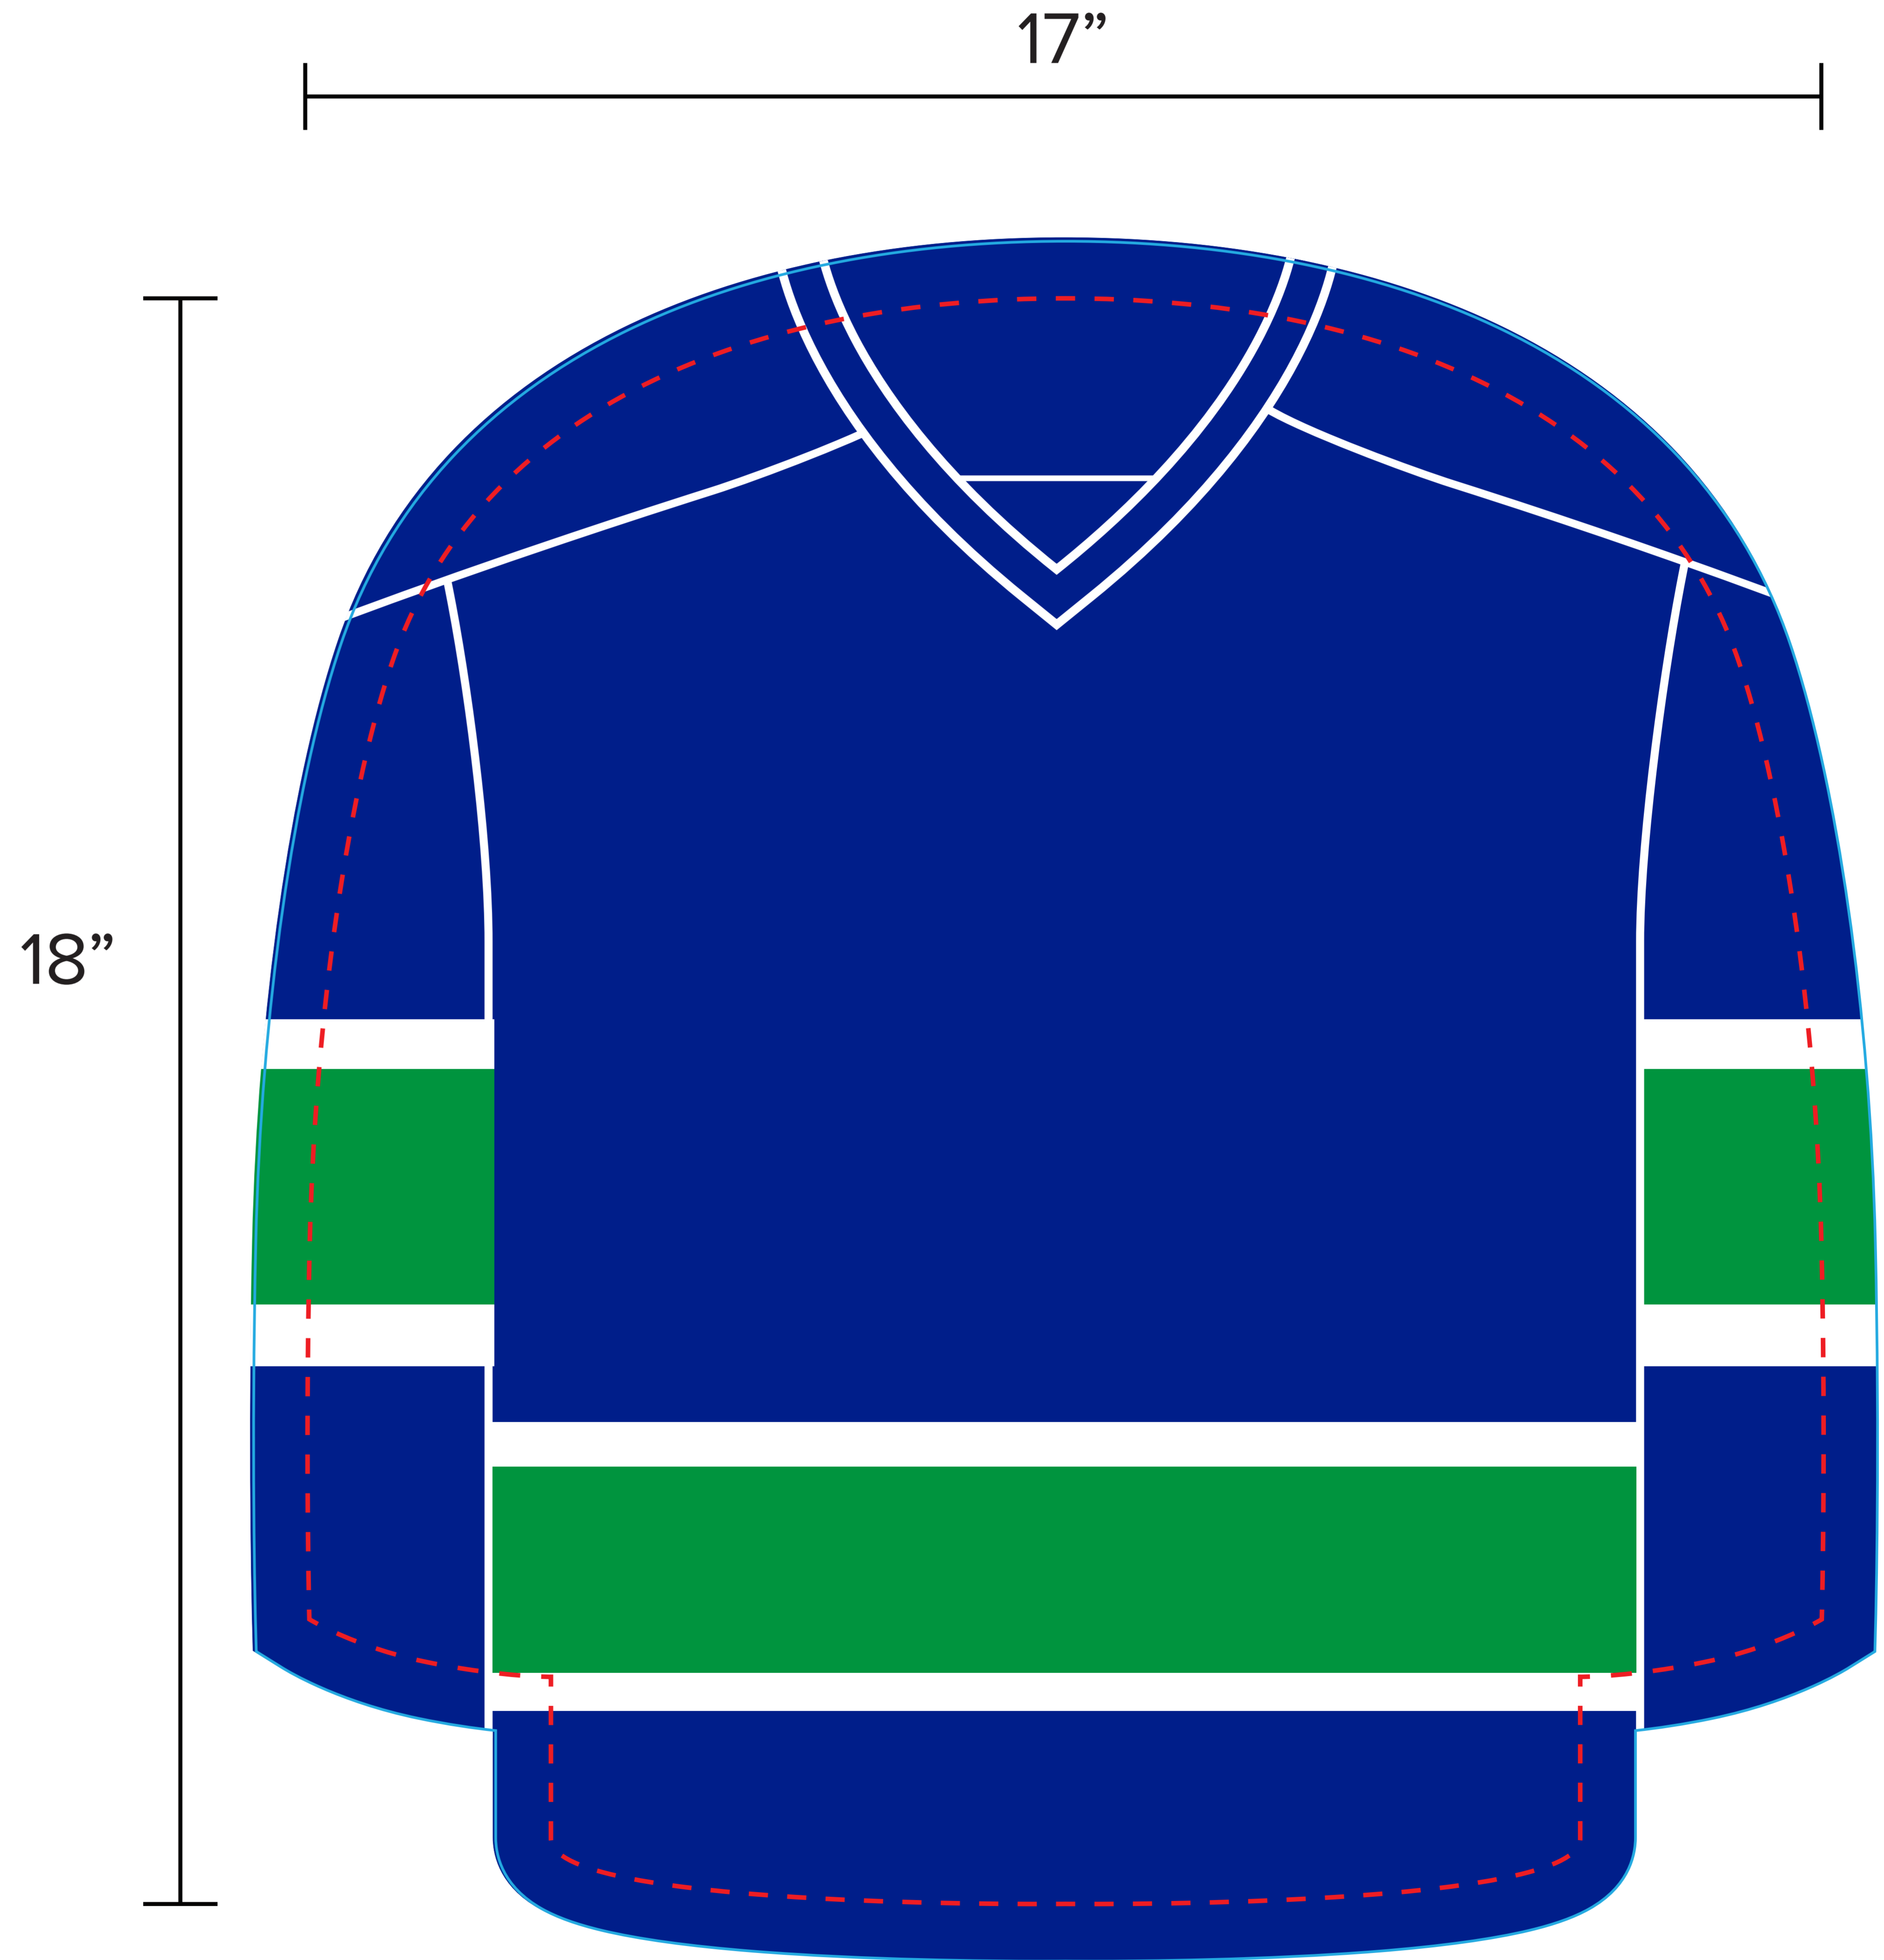

ORDER #
PO #
JERSEY RALLY TOWEL - HOCKEY
#JRT-300
17" x 18"
MATERIAL: MICROFIBER 260G

MATERIAL COLOR:

WHITE

IMPRINT COLORS (SPOT OR FULL COLOR):

PMS

PMS

PMS

PMS

--- CUTTING LINE

— PRINTING LINE