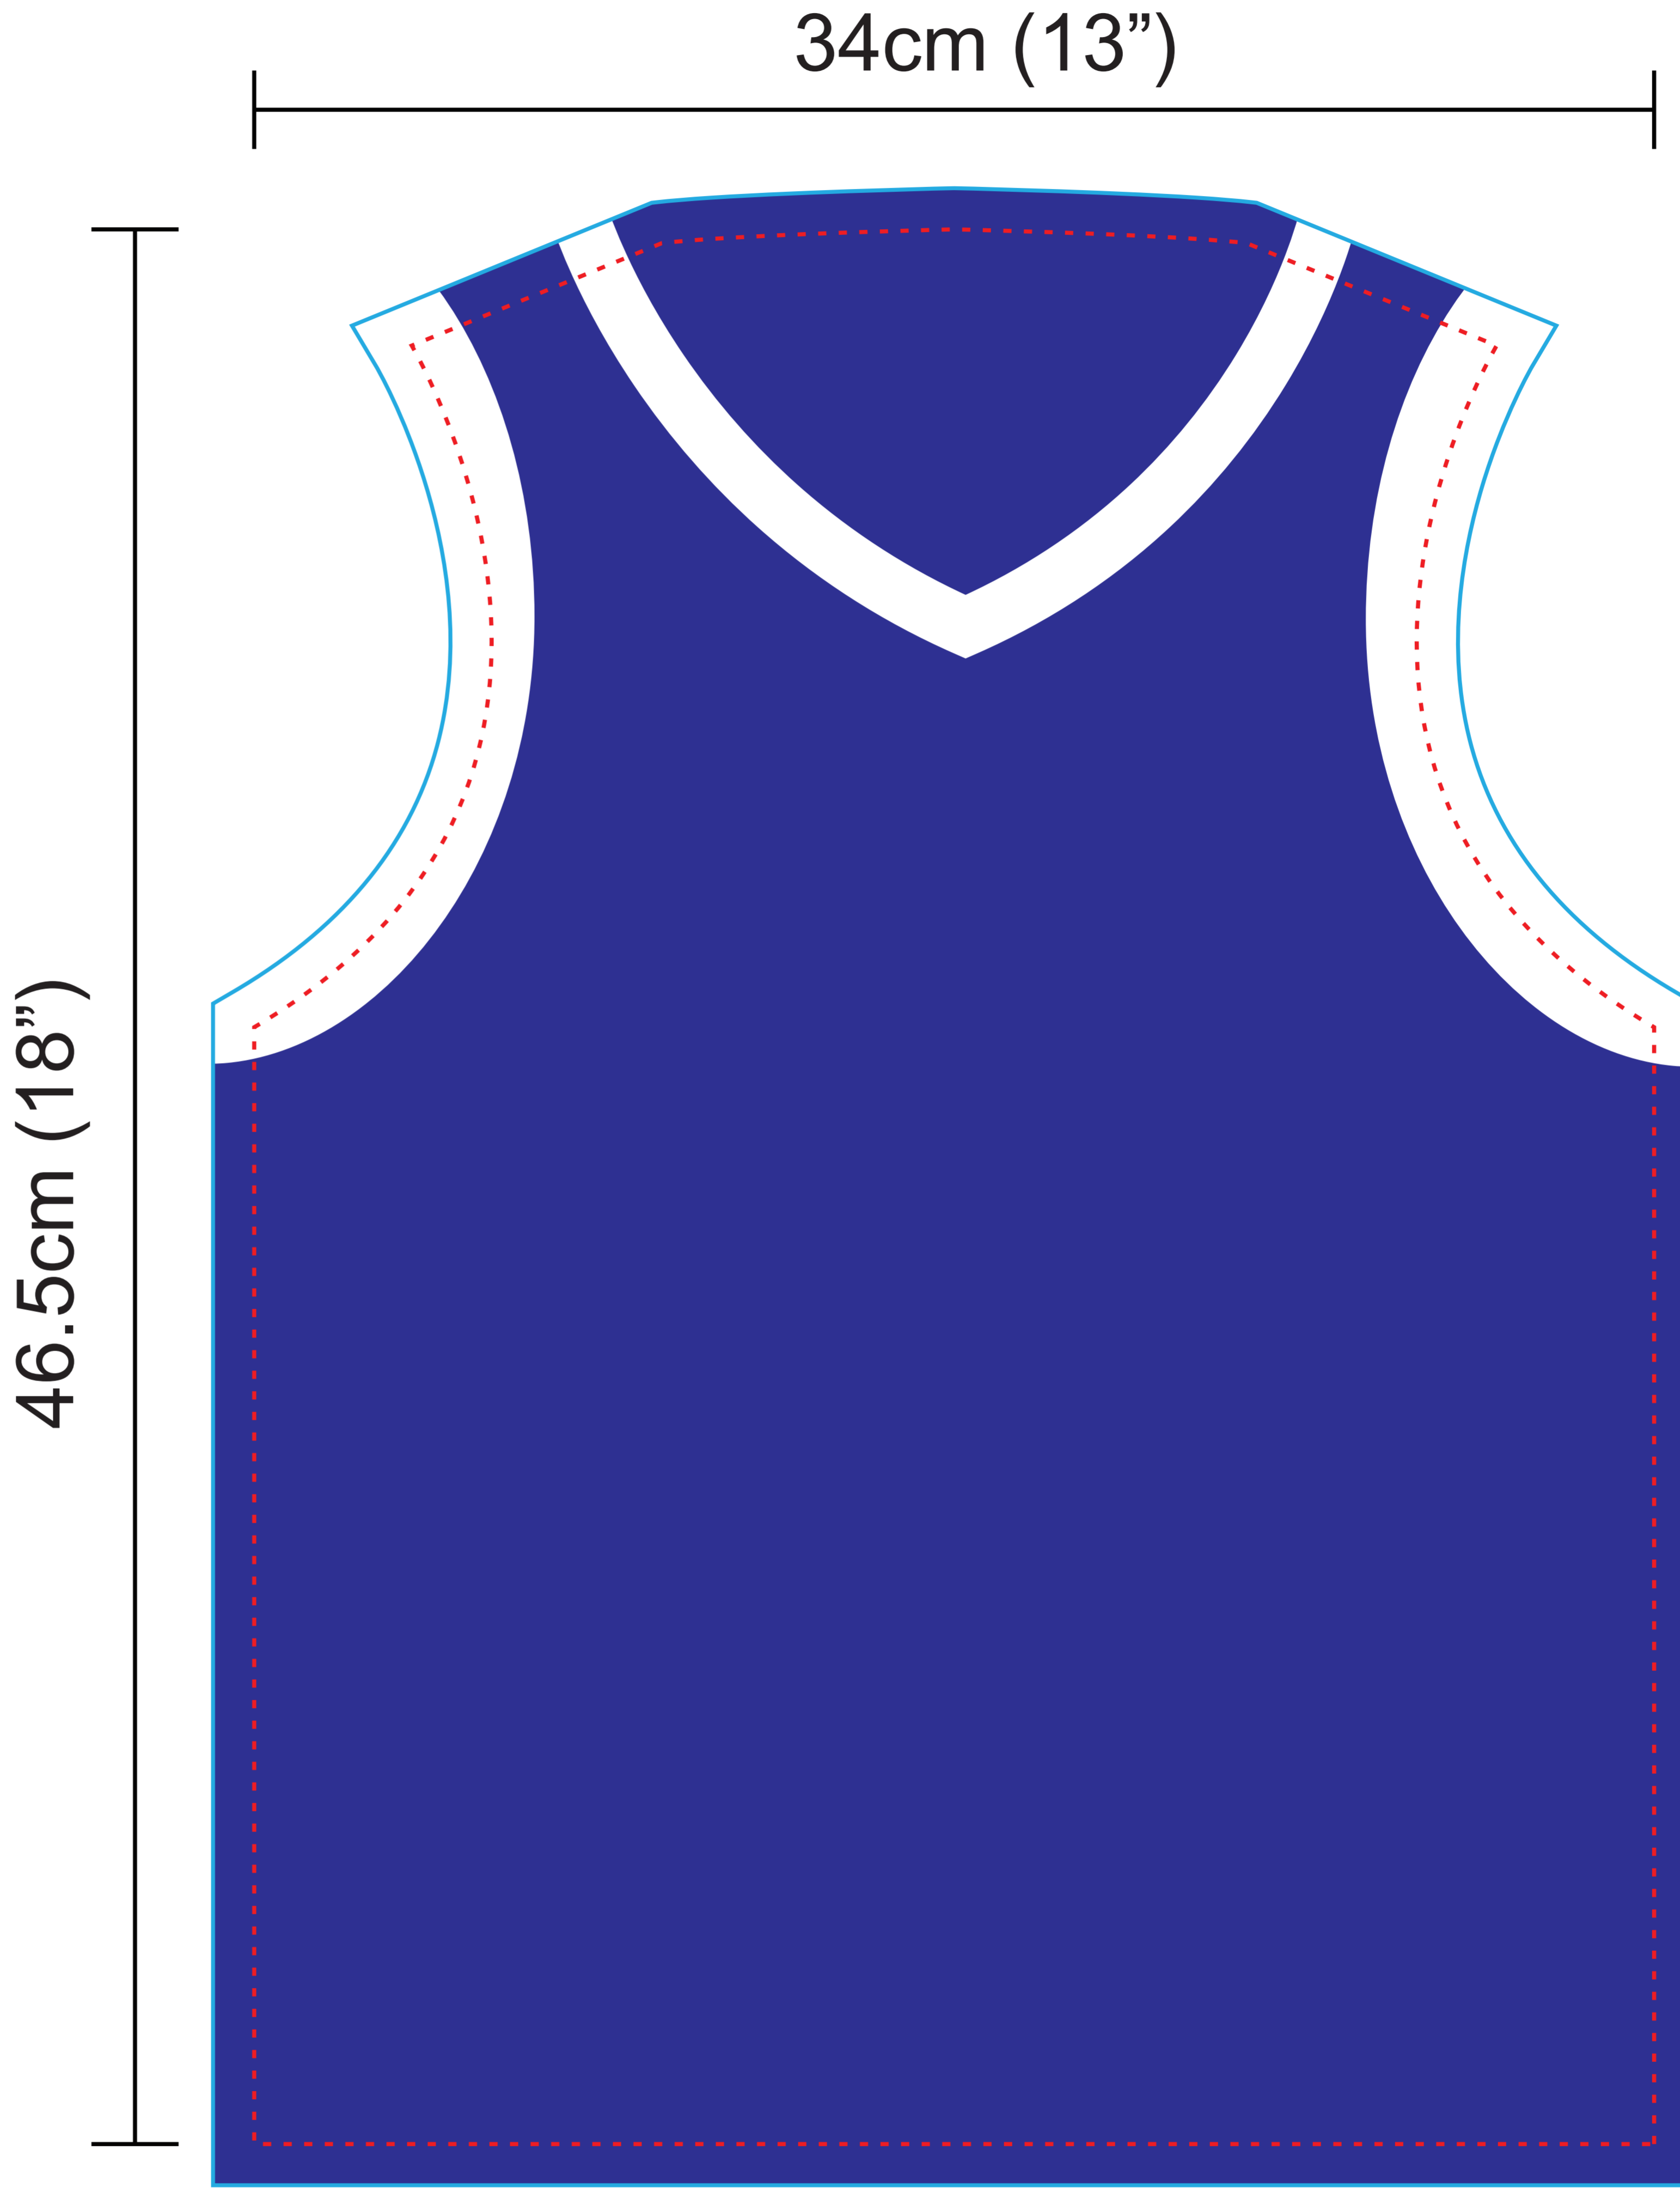

ORDER #
PO #
JERSEY RALLY TOWEL BASKETBALL
#JRT-200
13" x 18"
MATERIAL: MICROFIBER 260G

MATERIAL COLOR:

WHITE

IMPRINT COLORS:

FULL COLOR

PMS

PMS

----- CUTTING LINE
—— PRINTING LINE