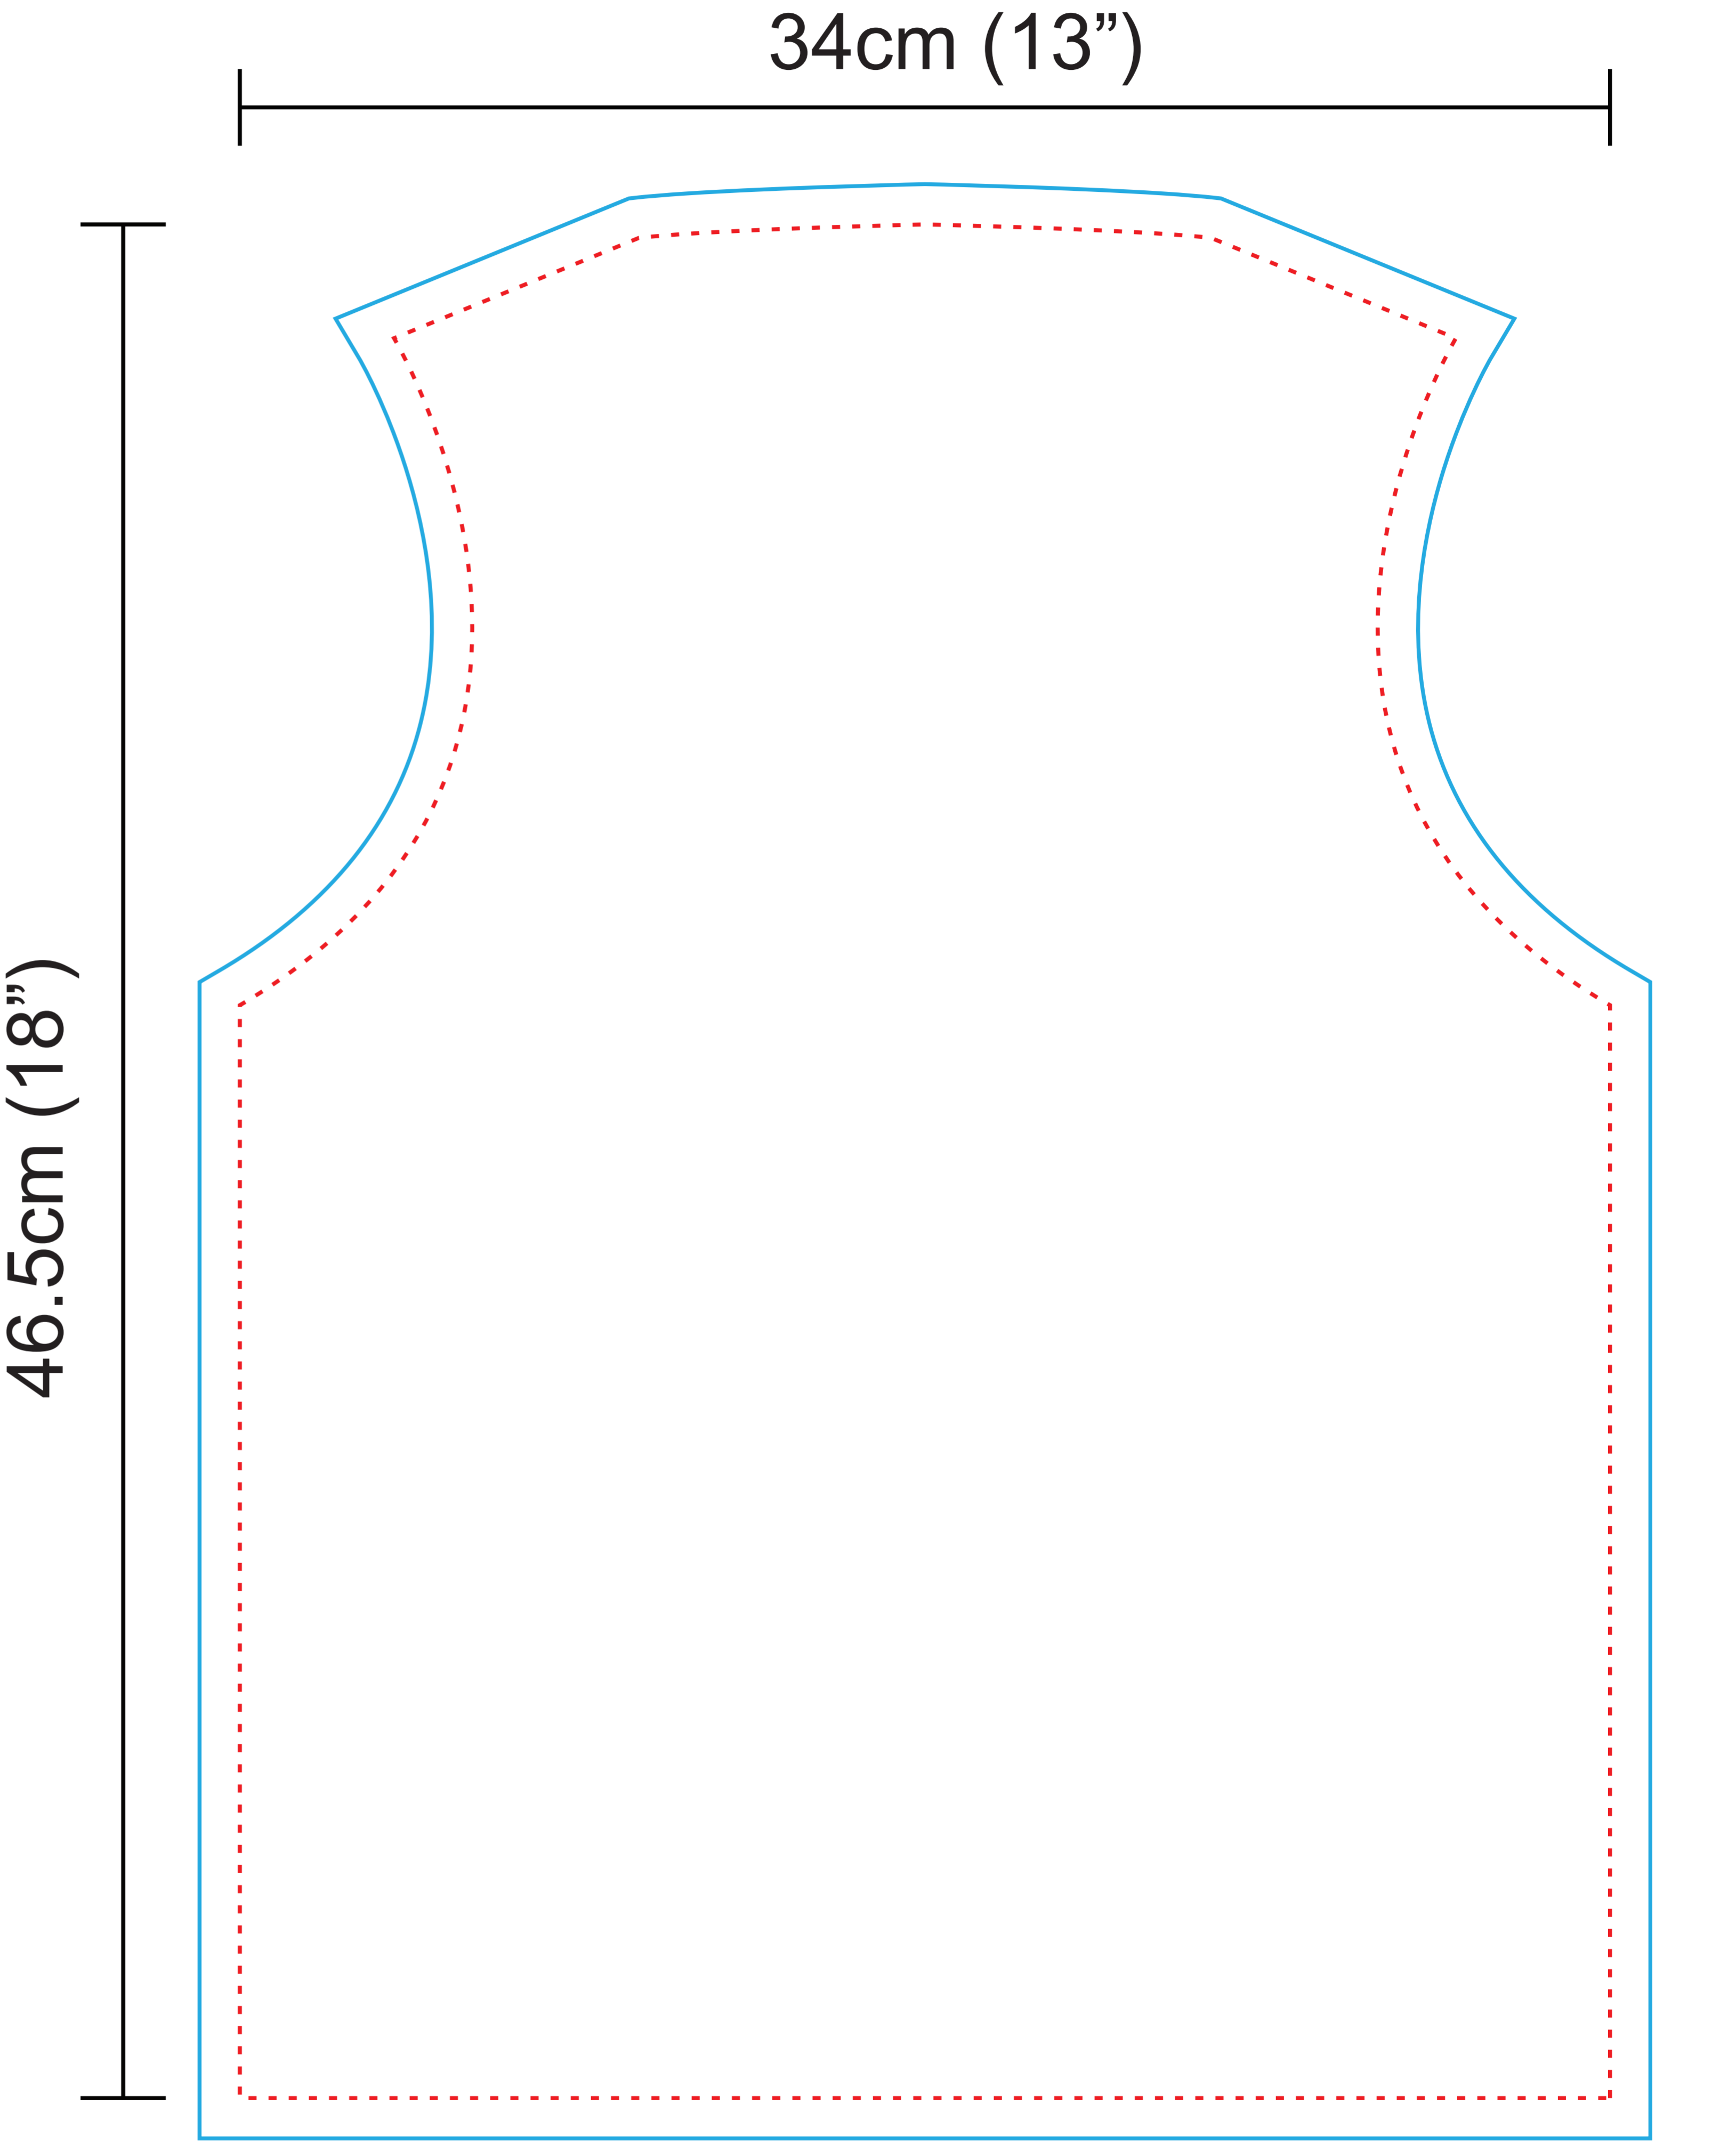

**ORDER #**

**PO #**

**JERSEY RALLY TOWEL BASKETBALL**

#JRT-200

13" x 18"

MATERIAL: MICROFIBER 260G

MATERIAL COLOR:

WHITE

IMPRINT COLORS:

FULL COLOR

PMS

PMS

----- CUTTING LINE

———— PRINTING LINE