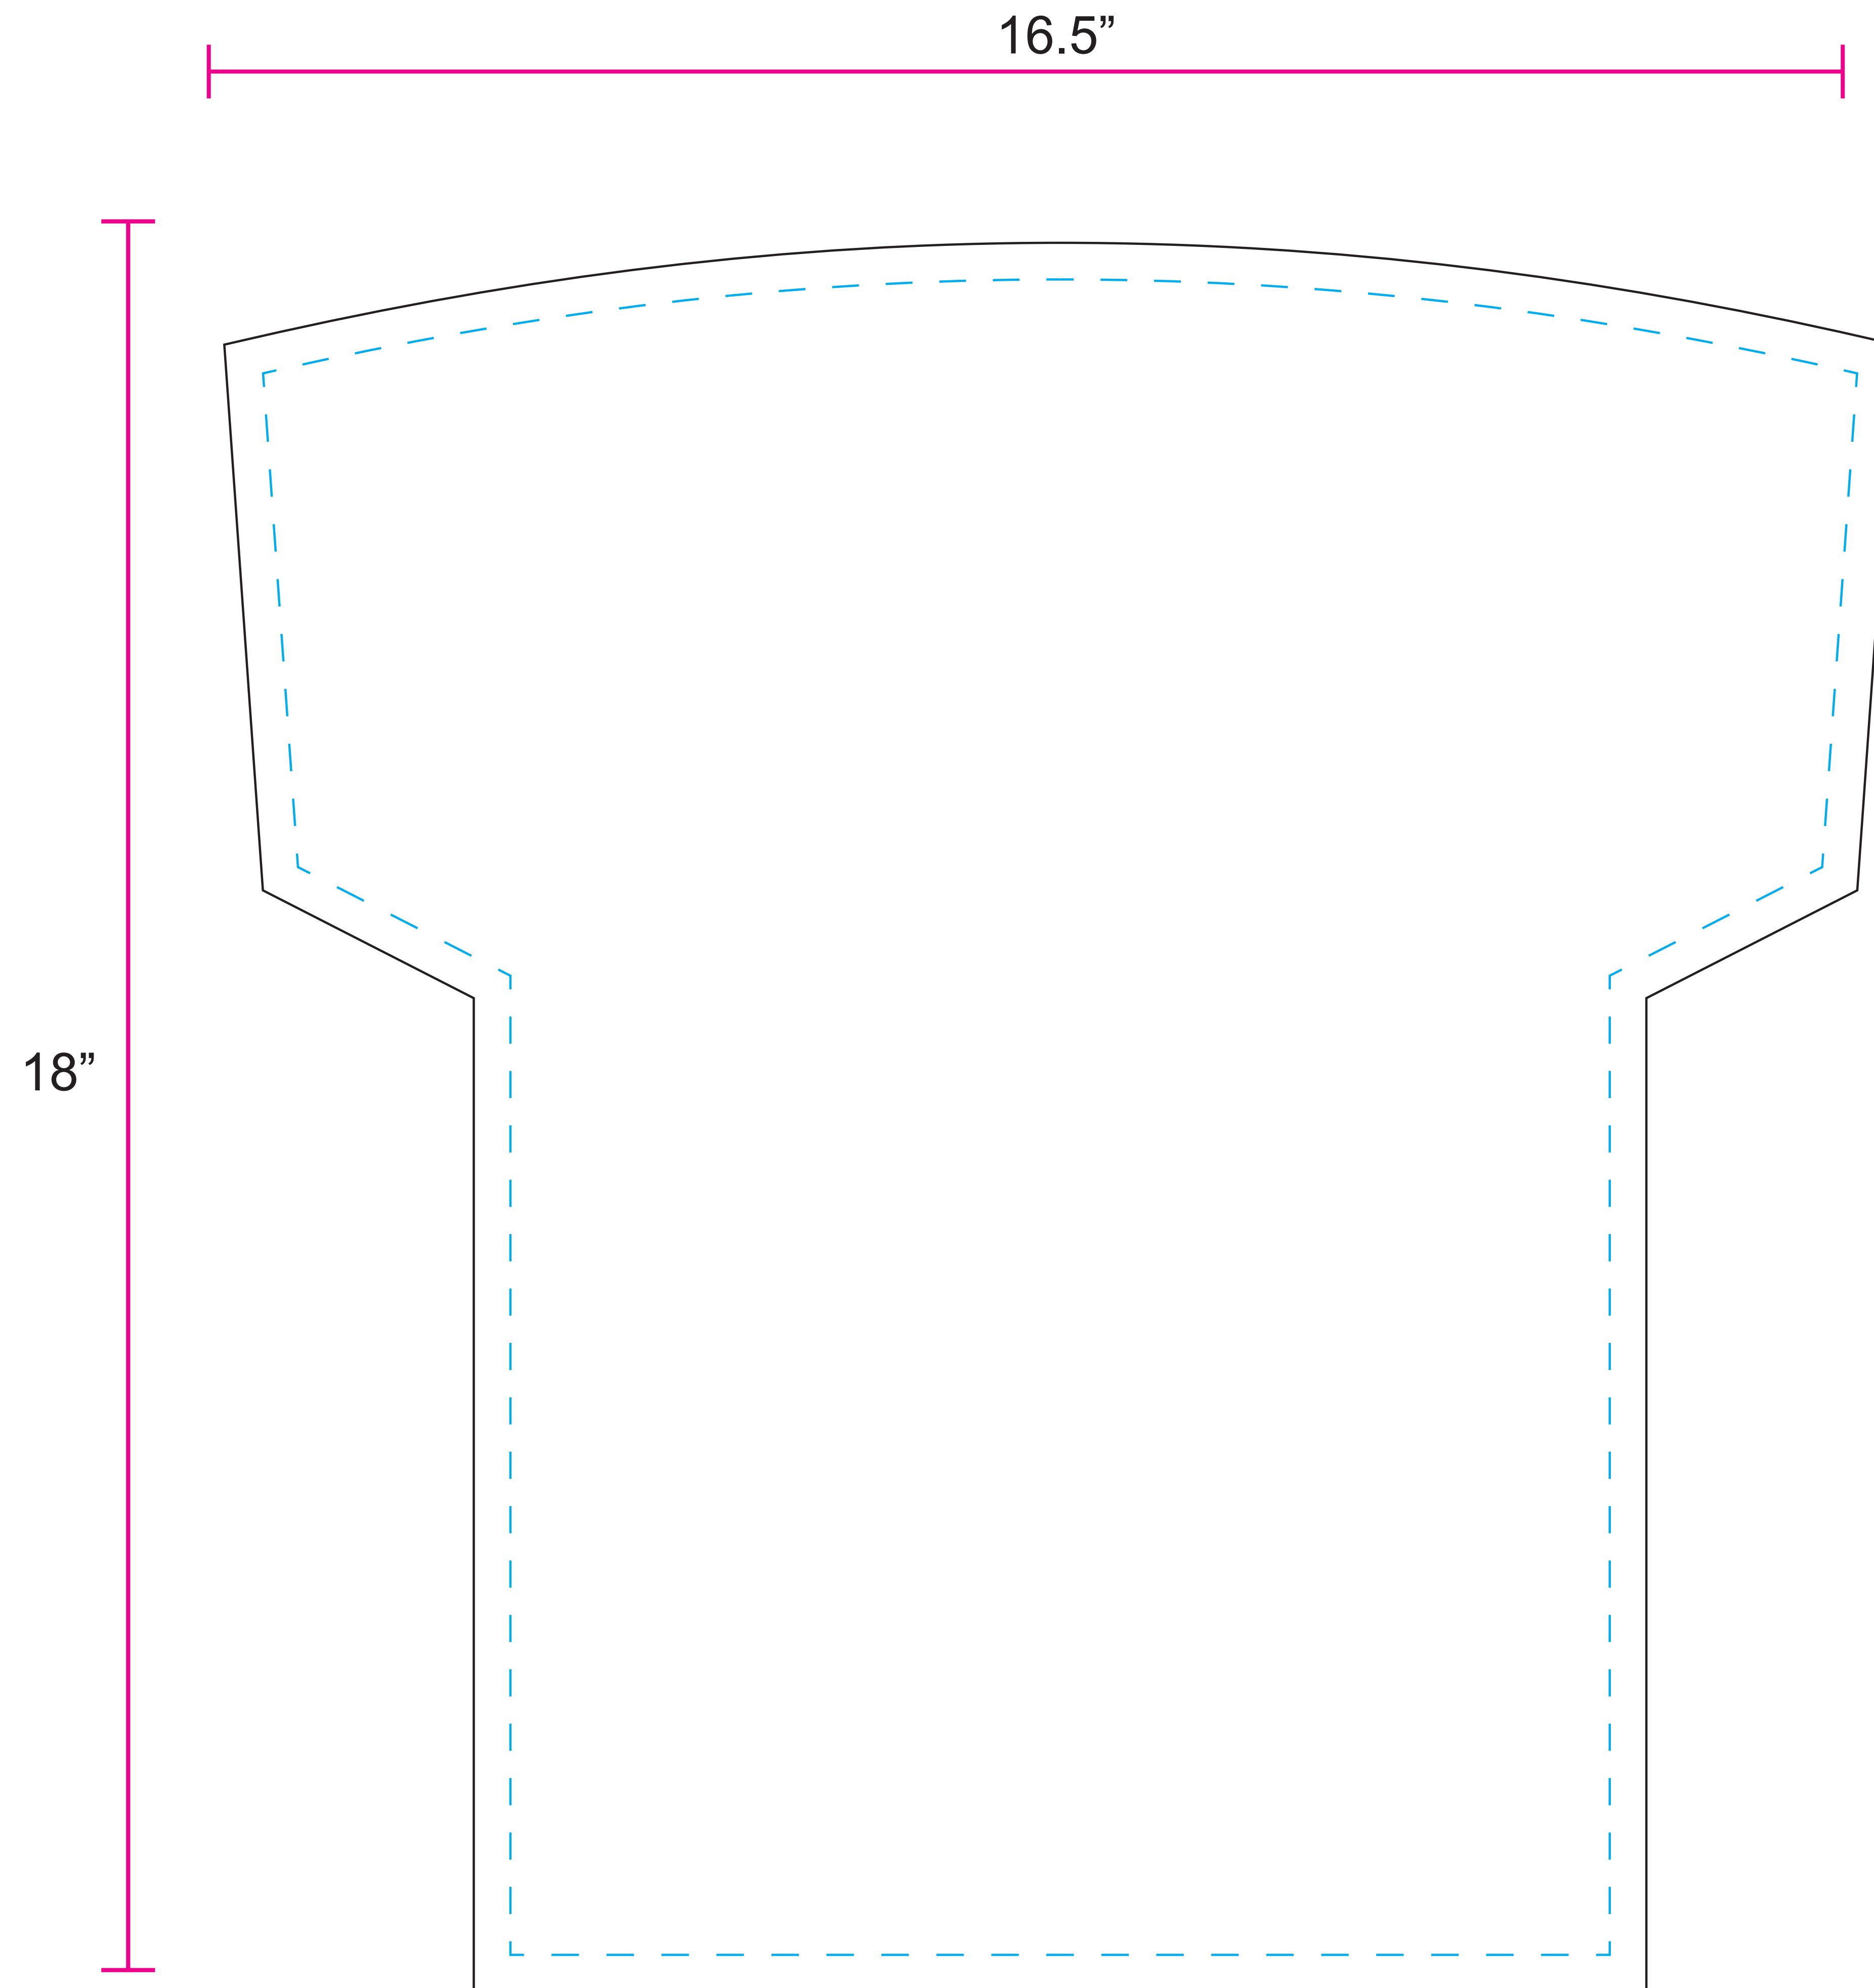

ORDER #

PO #

JERSEY RALLY TOWEL (FOOTBALL STYLE)

JRT-100

16.5" X 18"

PRODUCT COLOR:

WHITE

IMPRINT COLORS:

PMS

PMS

— — CUT LINE (DOES NOT PRINT)