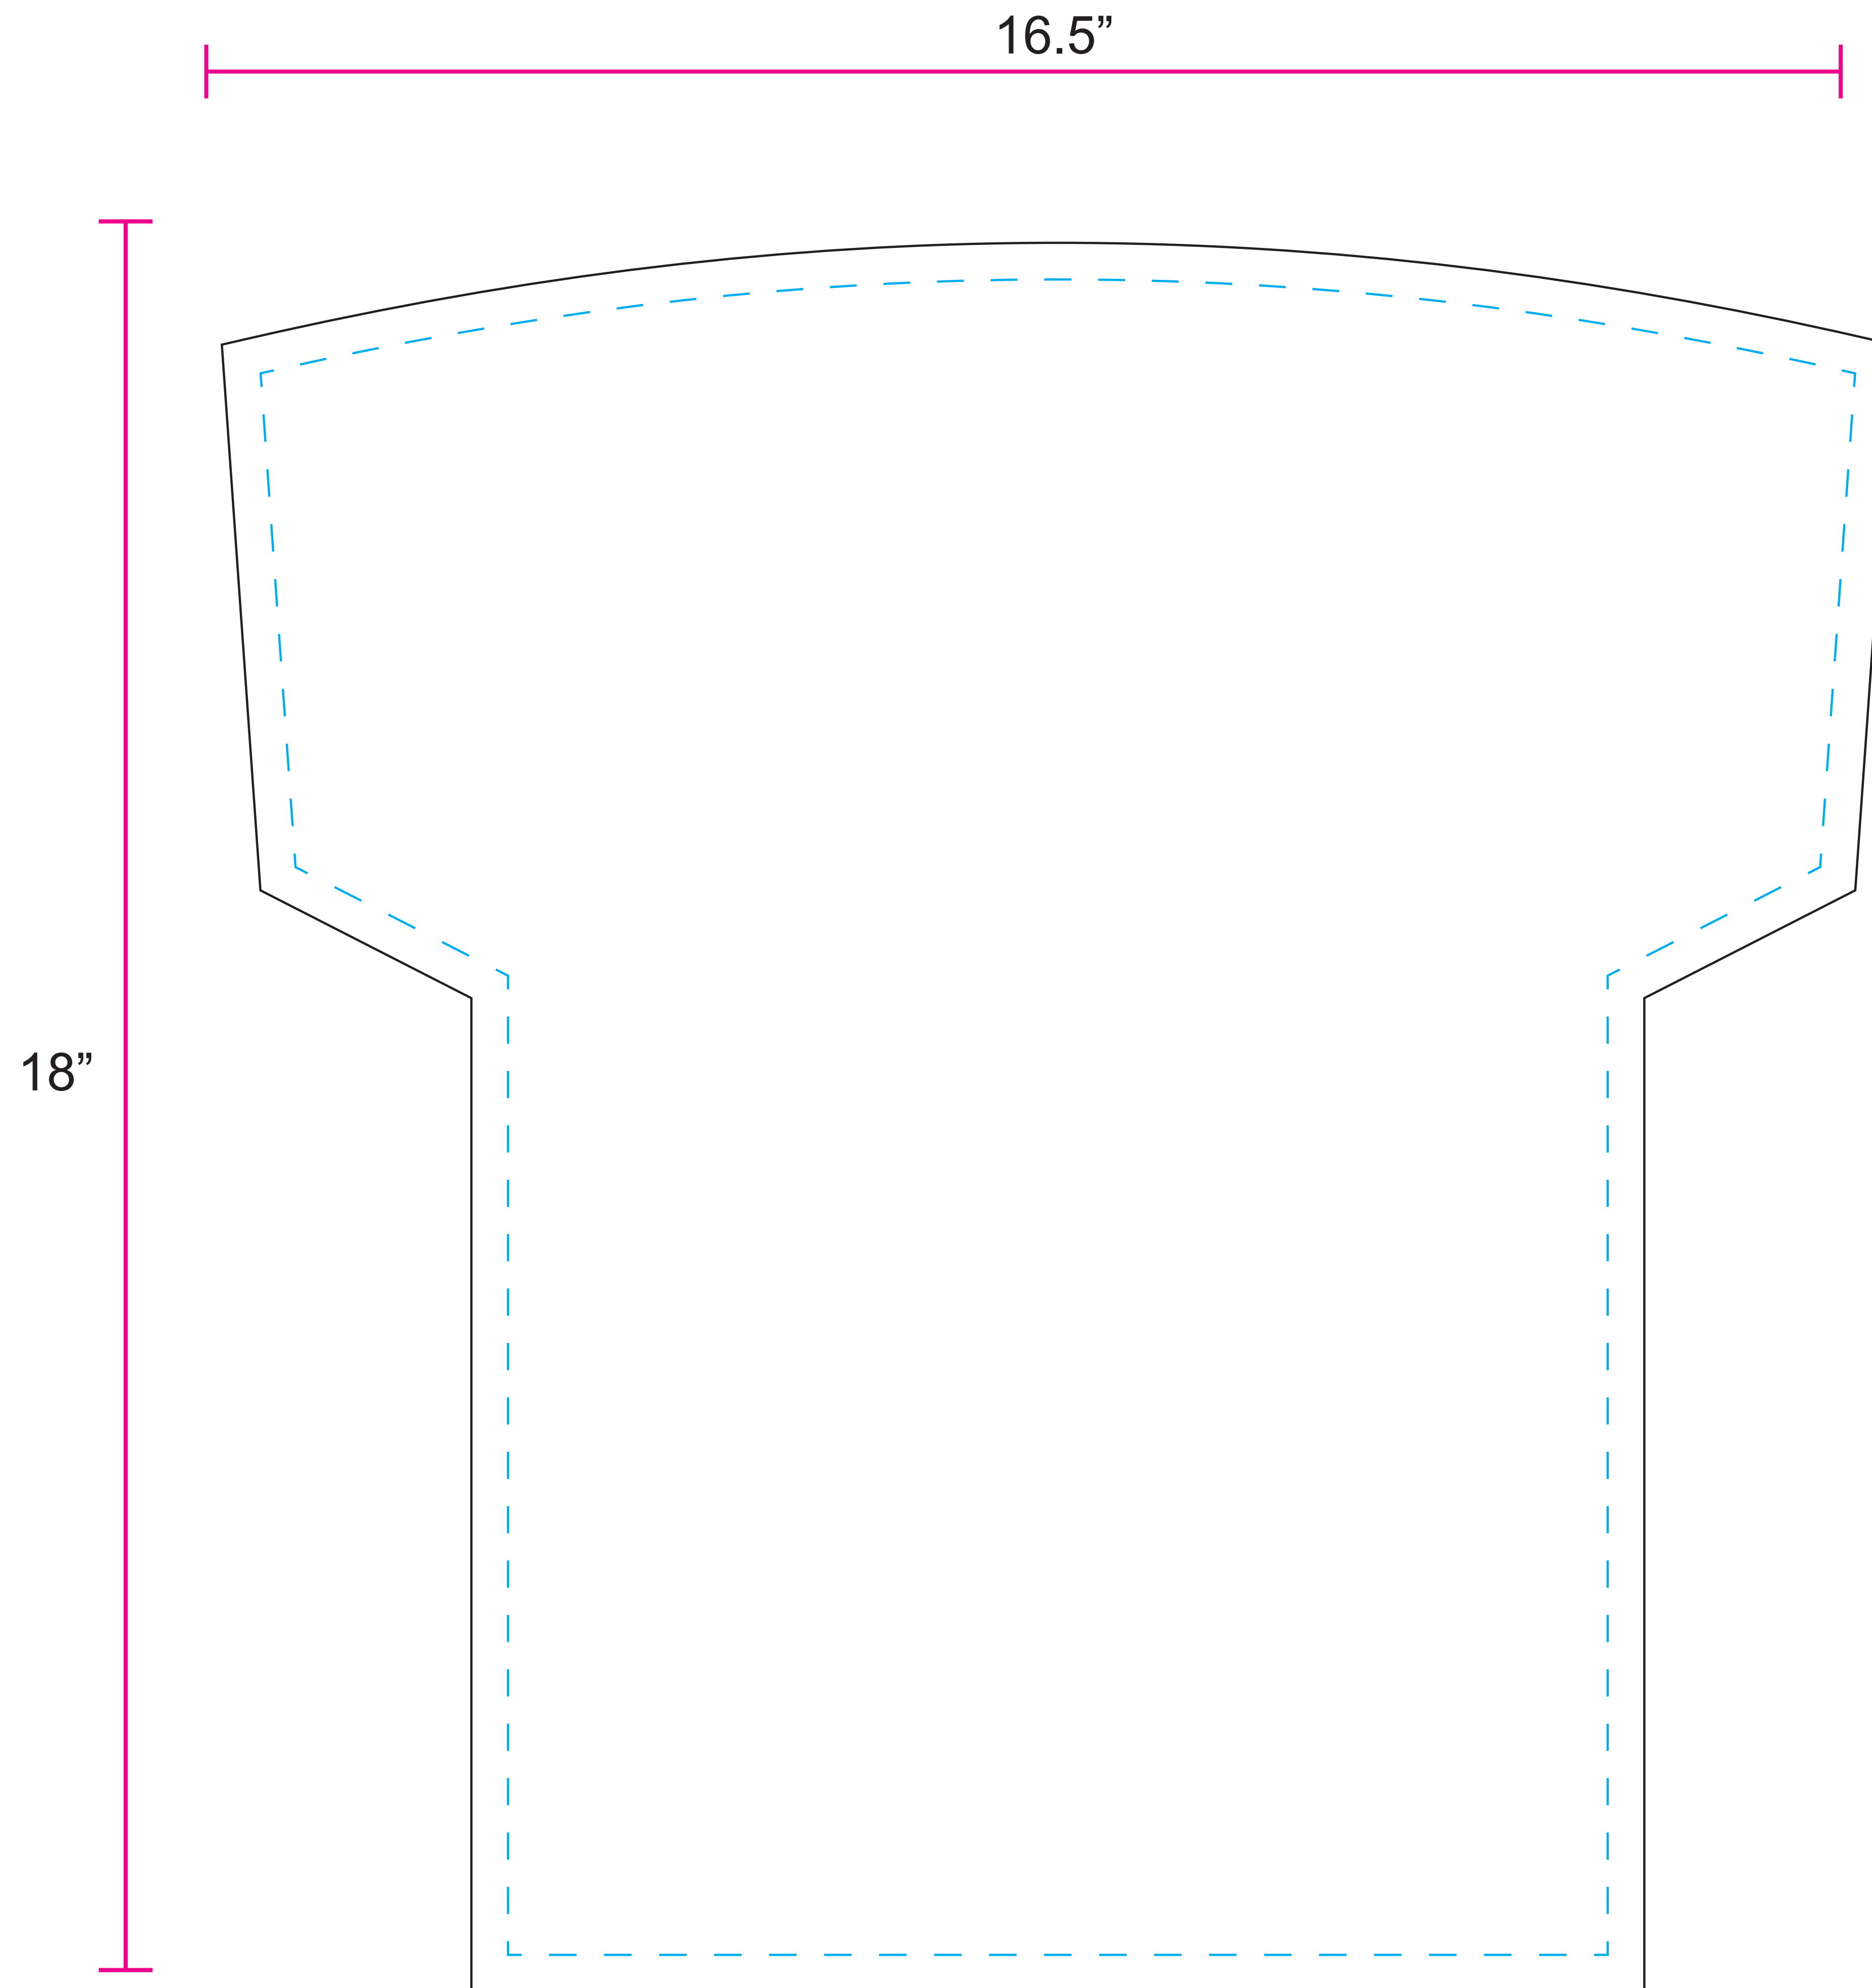

JERSEY RALLY TOWEL (FOOTBALL STYLE)

16.5" X 18"

PRODUCT COLOR:

WHITE

IMPRINT COLORS:

PMS

PMS

— — CUT LINE (DOES NOT PRINT)