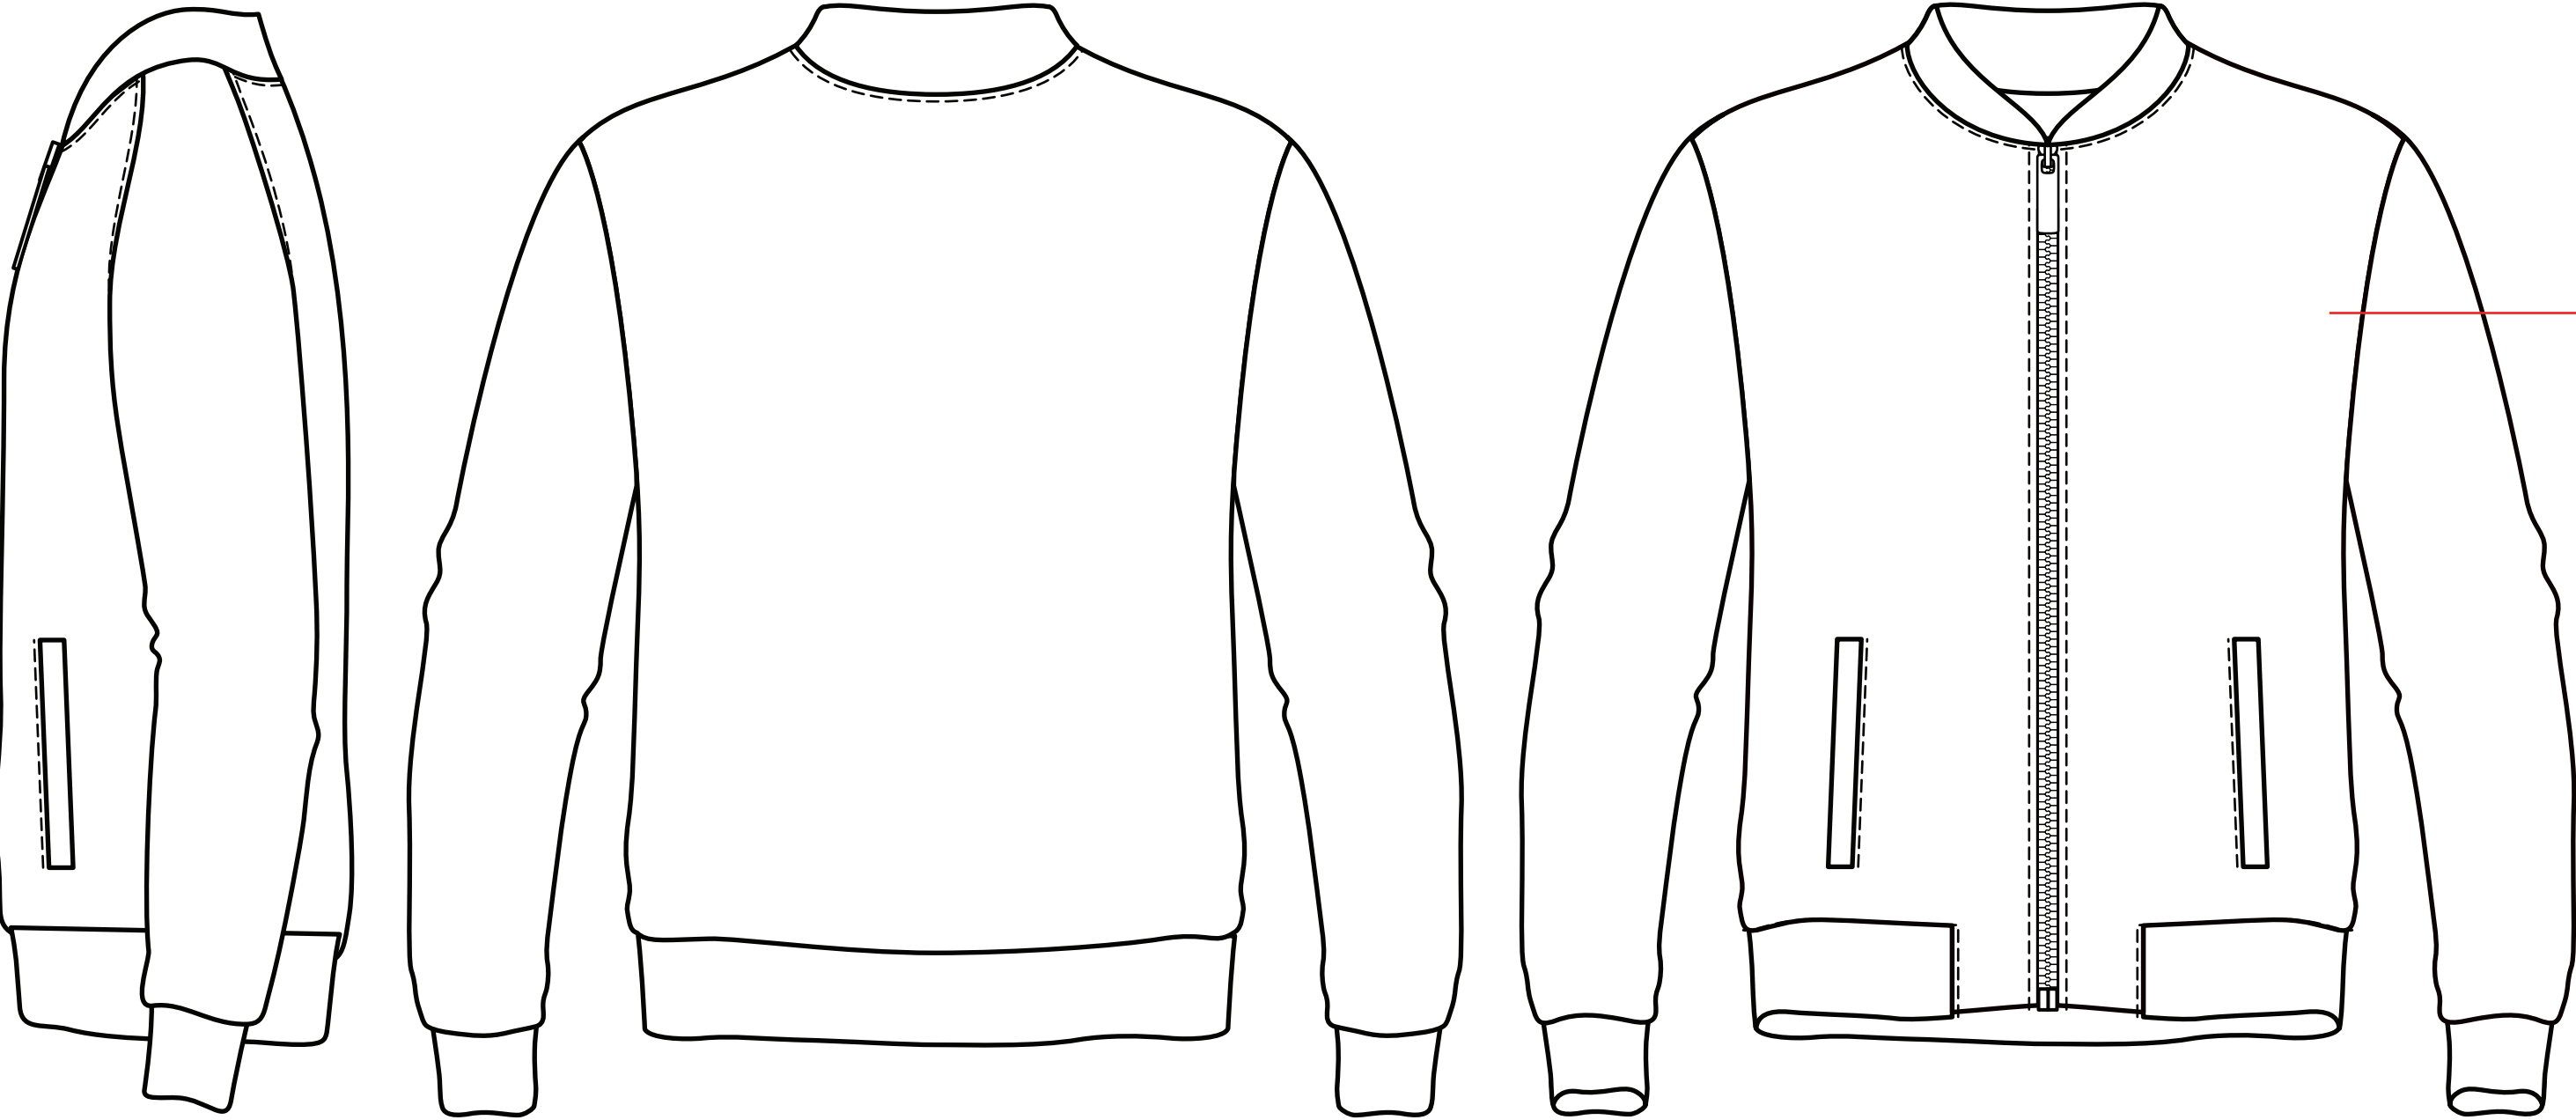

ORDER #
PO #
BOMBER JACKET

#JKT-100
MATERIAL: SOFT SHELL EXTERIOR, 100% POLYESTER, SPANDEX LINER

ARTWORK / LOGO
FOR LEFT CHEST

EMBROIDERY
SCREENPRINT

3" LOGO WIDTH

COLOR 1	COLOR 2	COLOR 3	COLOR 4
			
White	186C	Black	4515C