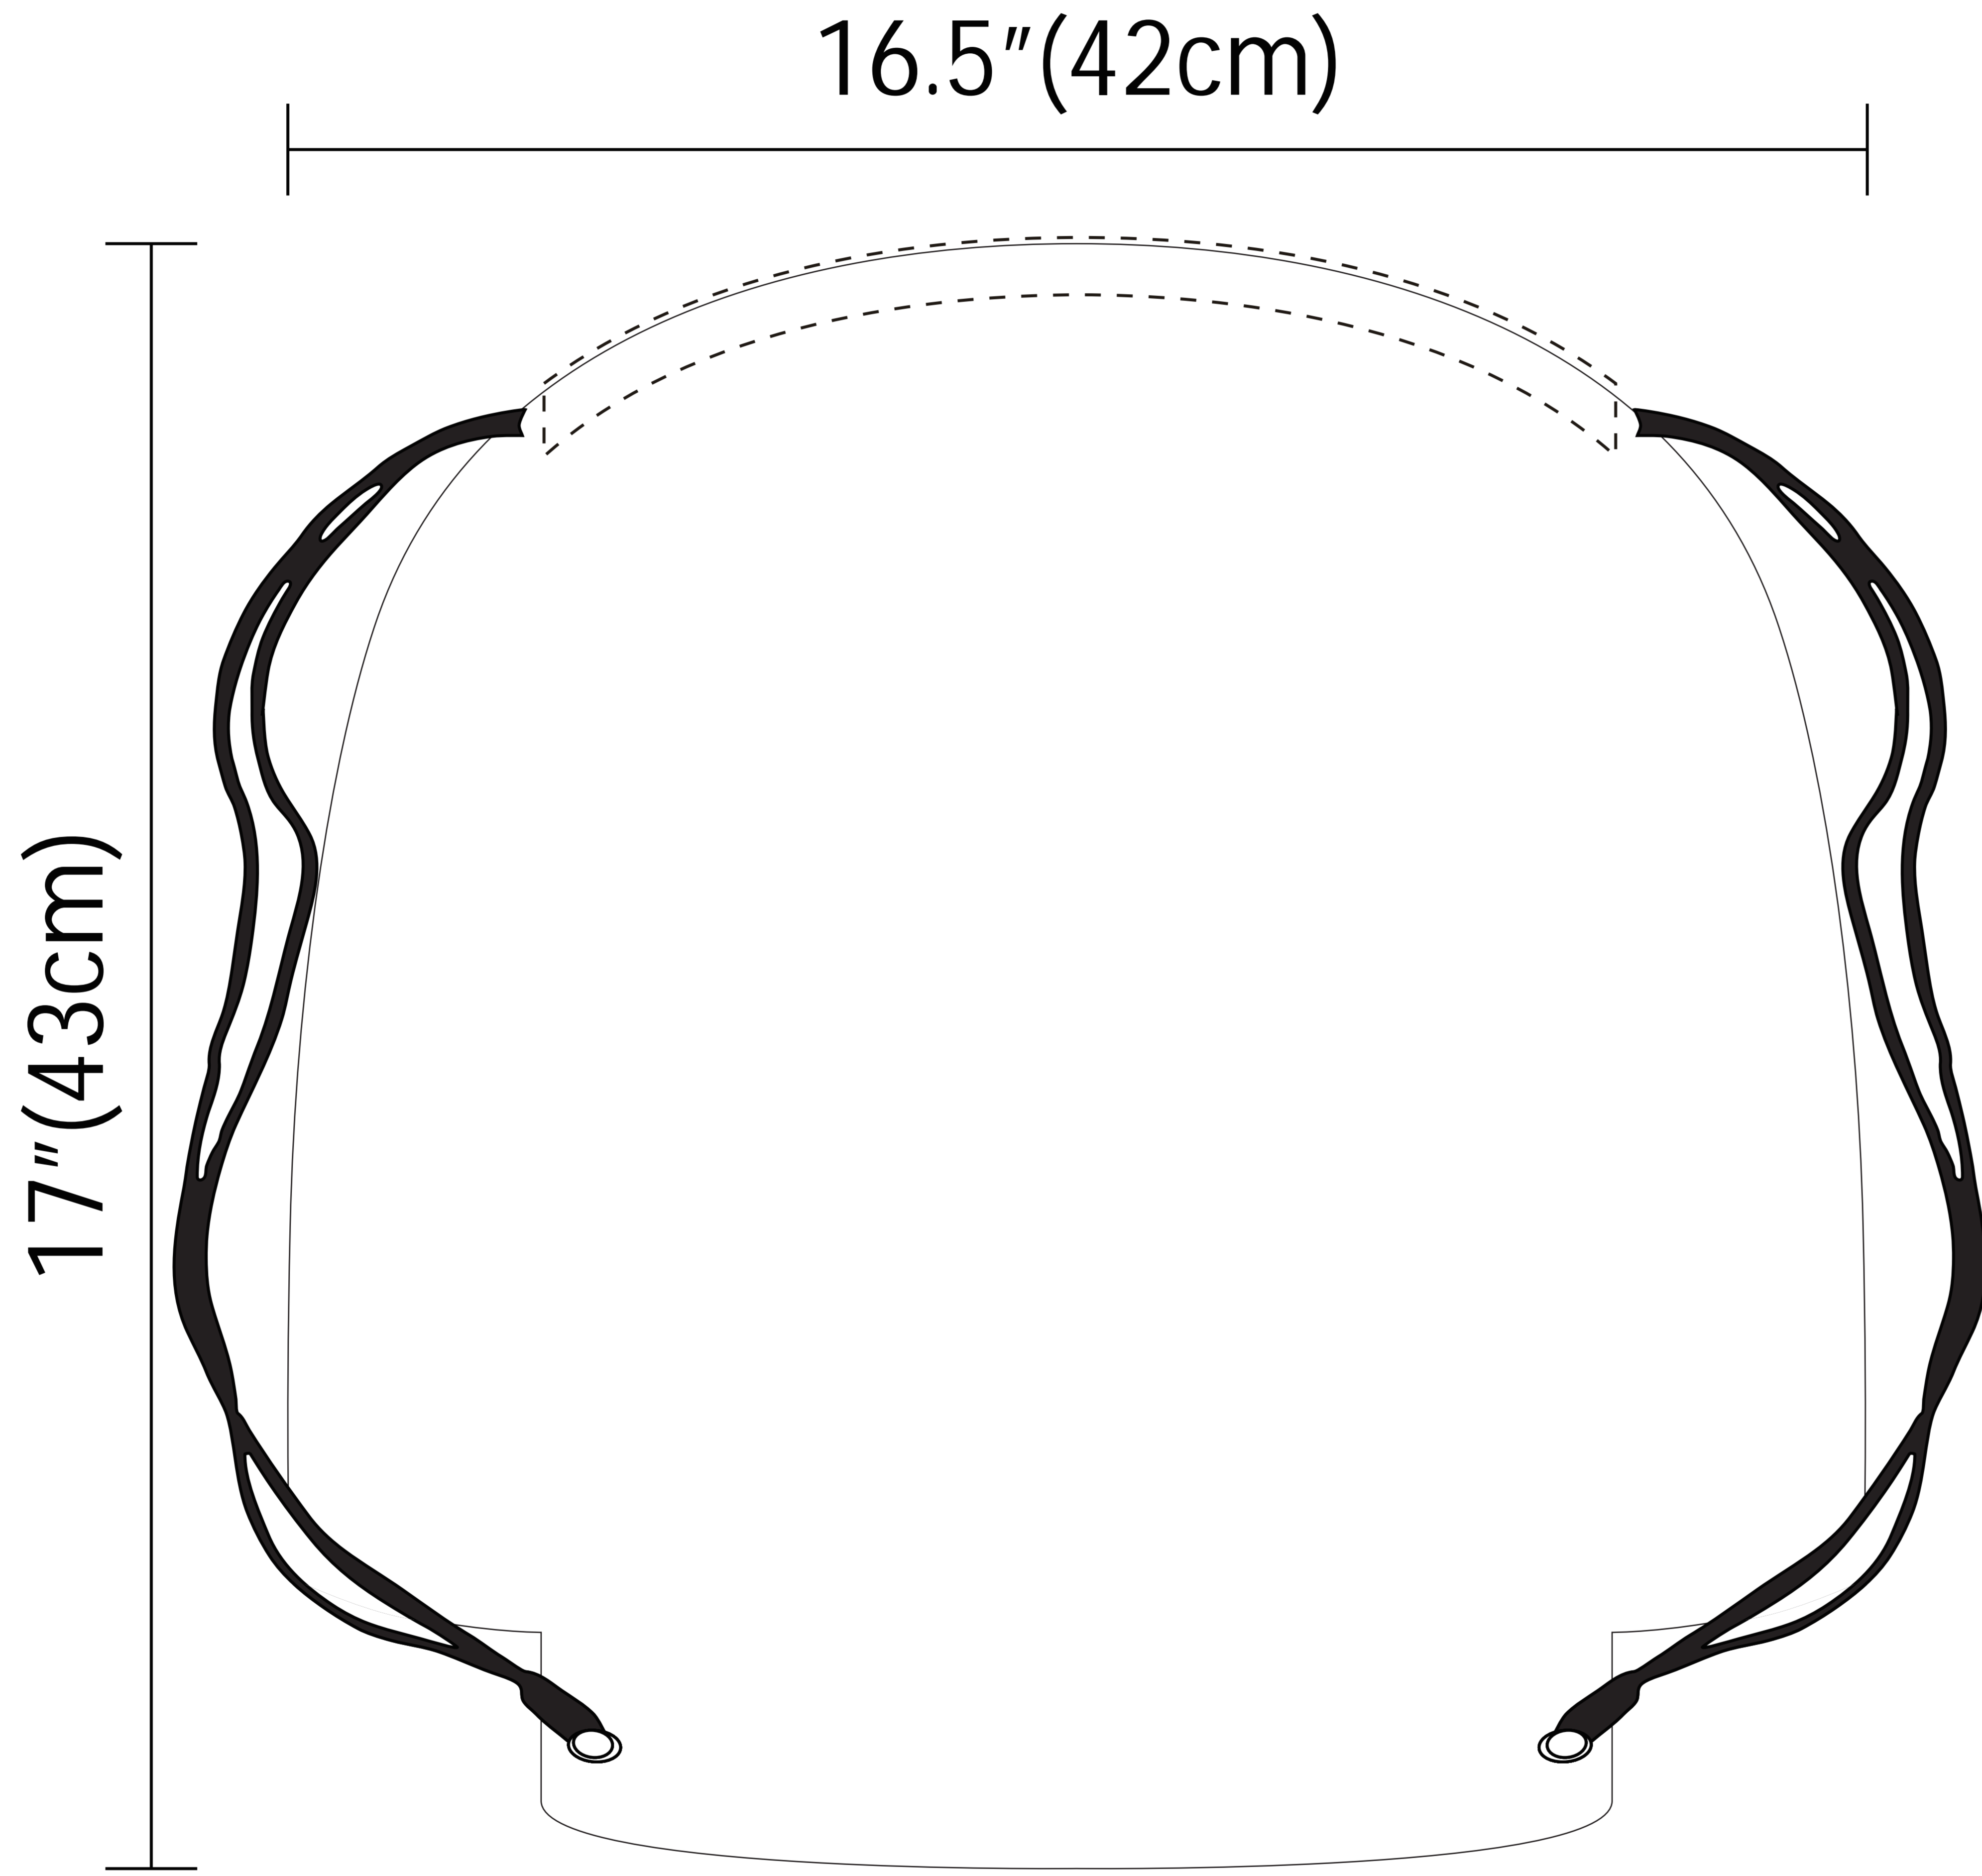

**ORDER #:**

**PO #:**

**CUSTOM HOCKEY SHAPED DRAWSTRING BACKPACK**

#JDB-300

SIZE: 17" X 16.5"

BLACK DRAWSTRINGS

IMPRINT COLORS:

 FULL COLOR

 PMS

 PMS

 PMS

Front

Back