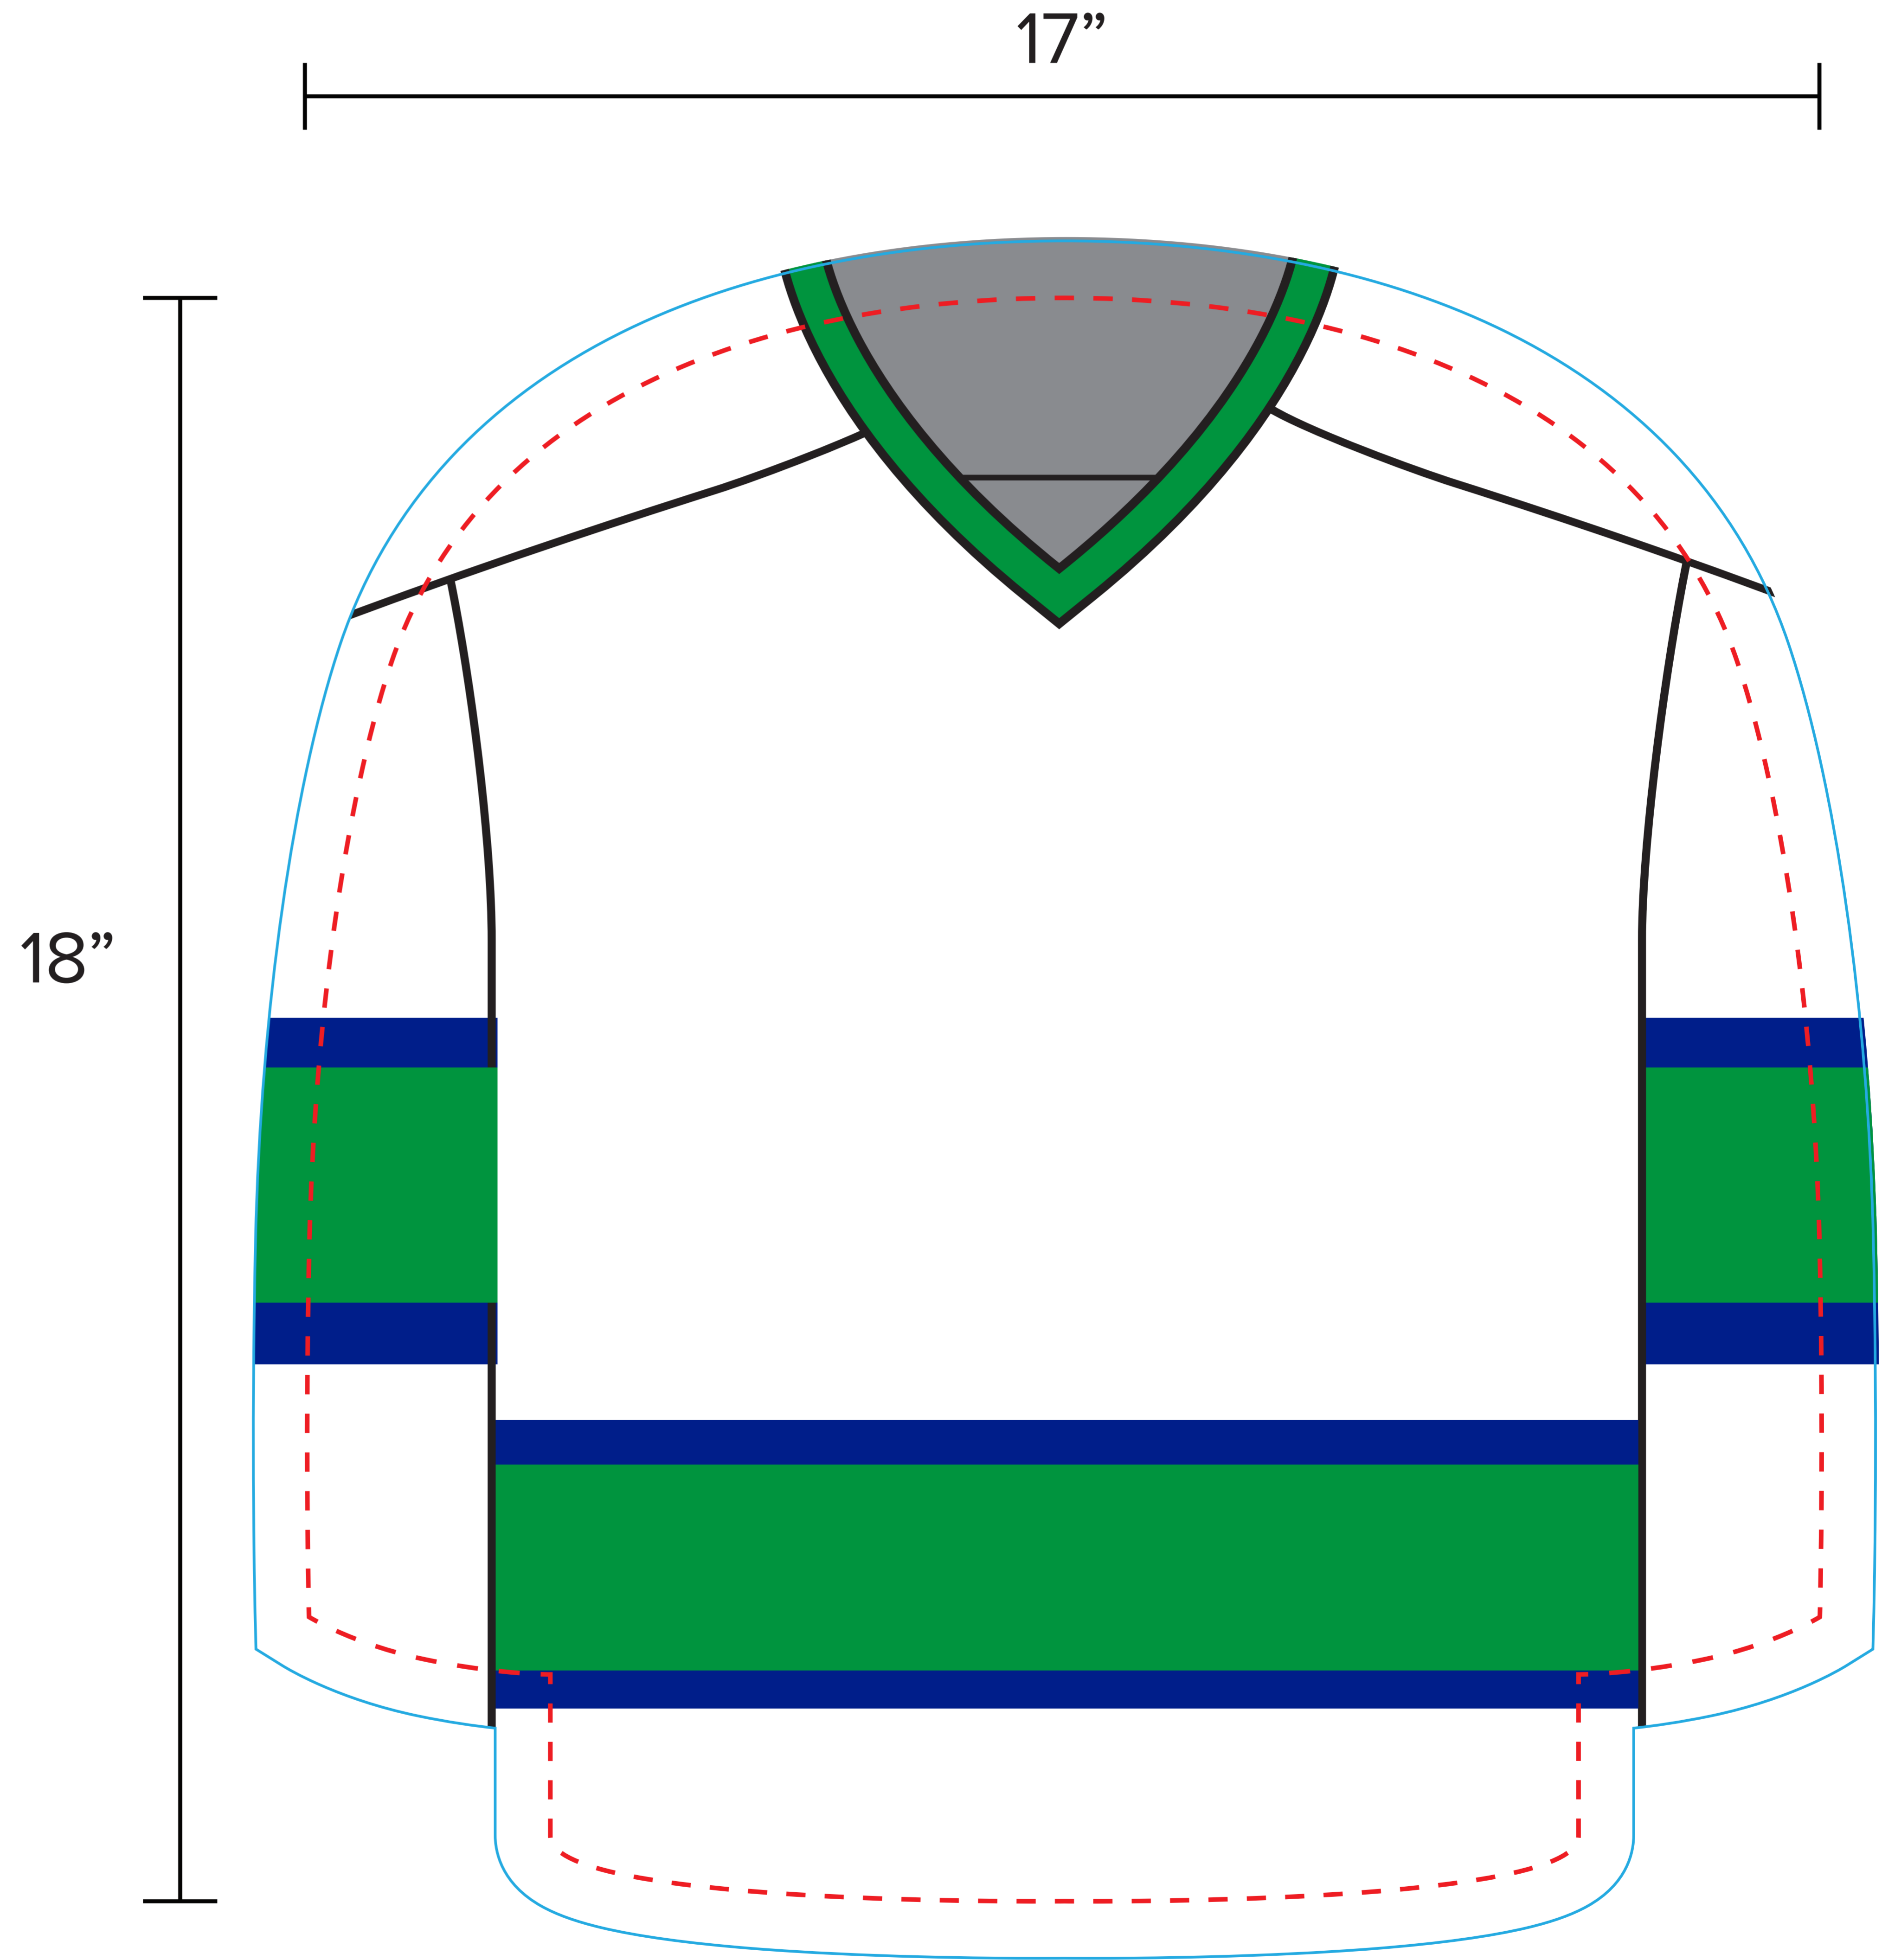

ORDER #
PO #
JERSEY COOLING TOWEL - HOCKEY

#JCT-300

17" X 18"

MATERIAL: 87% POLYESTER AND 13% NYLON ICE VISCOSE 200G

MATERIAL COLOR:

WHITE

IMPRINT COLORS:

FULL COLOR

PMS

PMS

PMS

--- CUTTING LINE

— PRINTING LINE