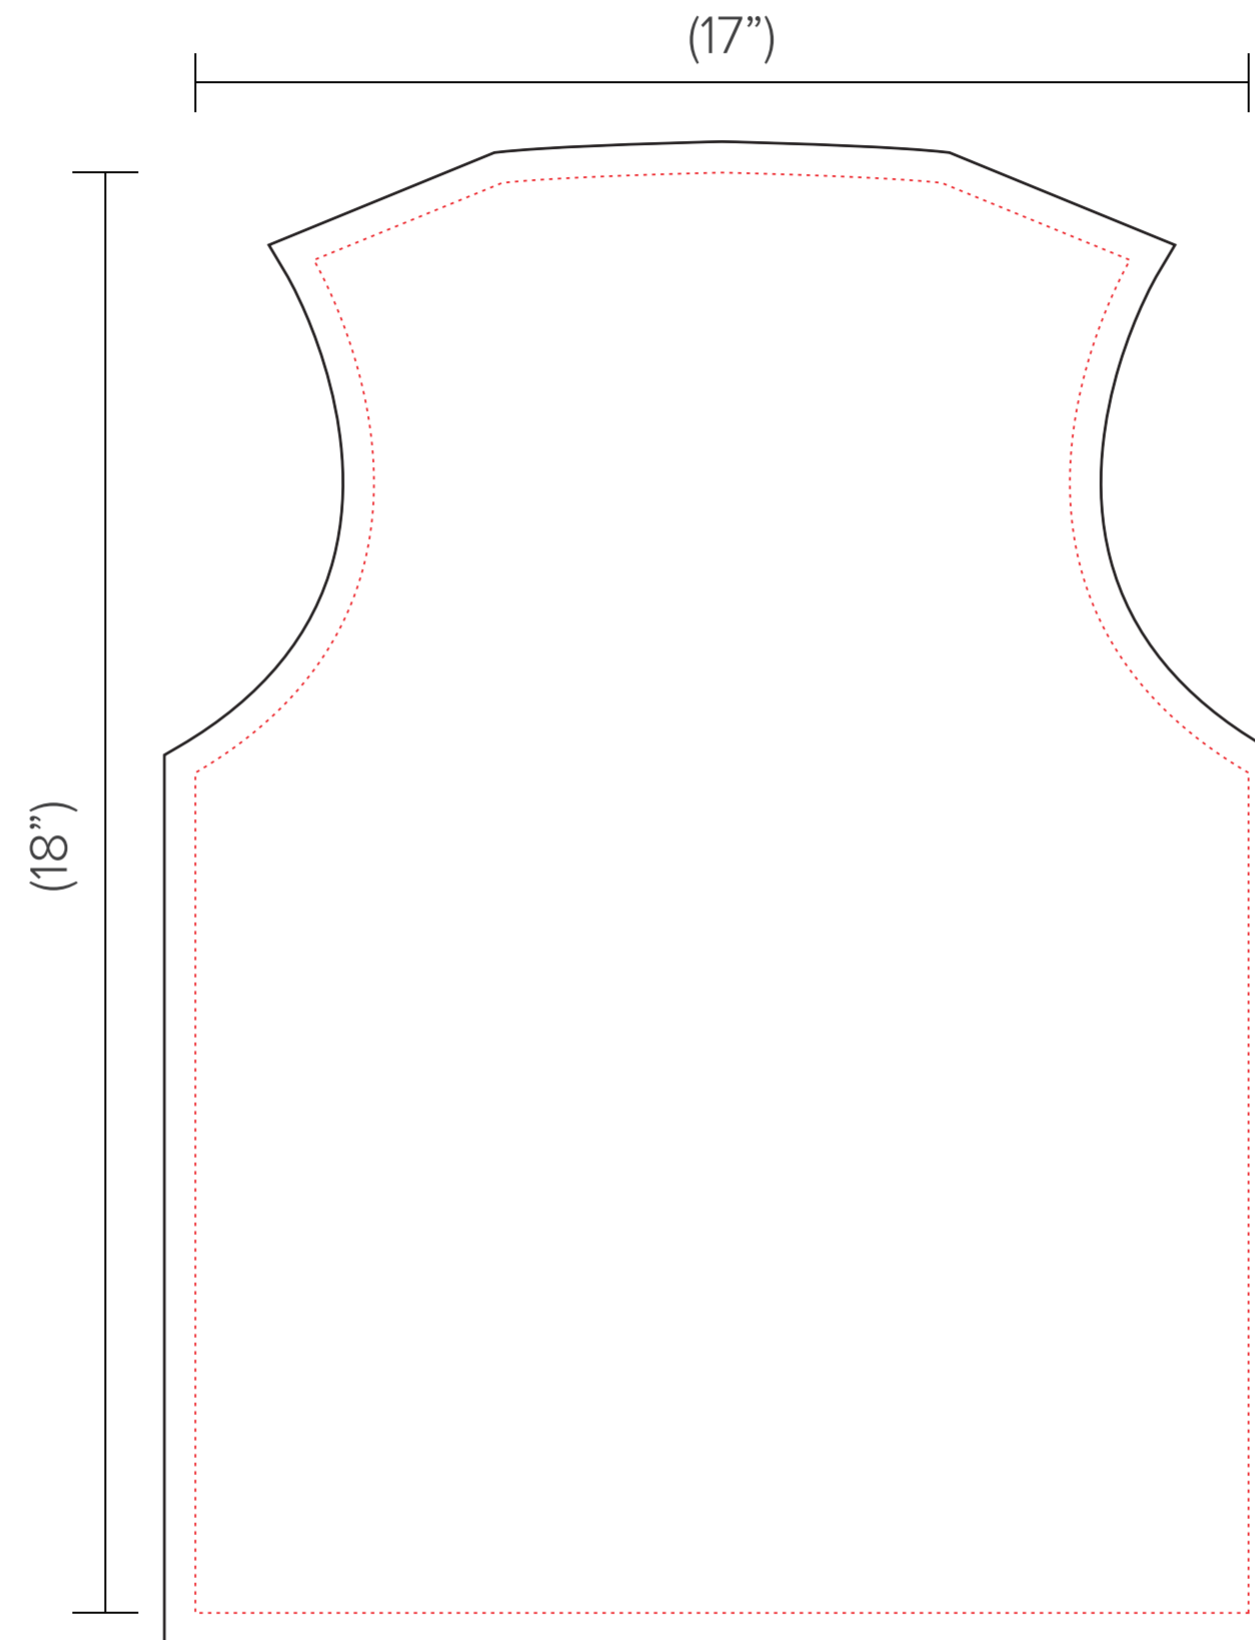

JERSEY COOLING TOWEL - BASKETBALL

#JCT-200

SIZE: 17" X 18"

PRODUCT COLOR

WHITE

IMPRINT COLORS

FULL COLOR

PMS COLOR