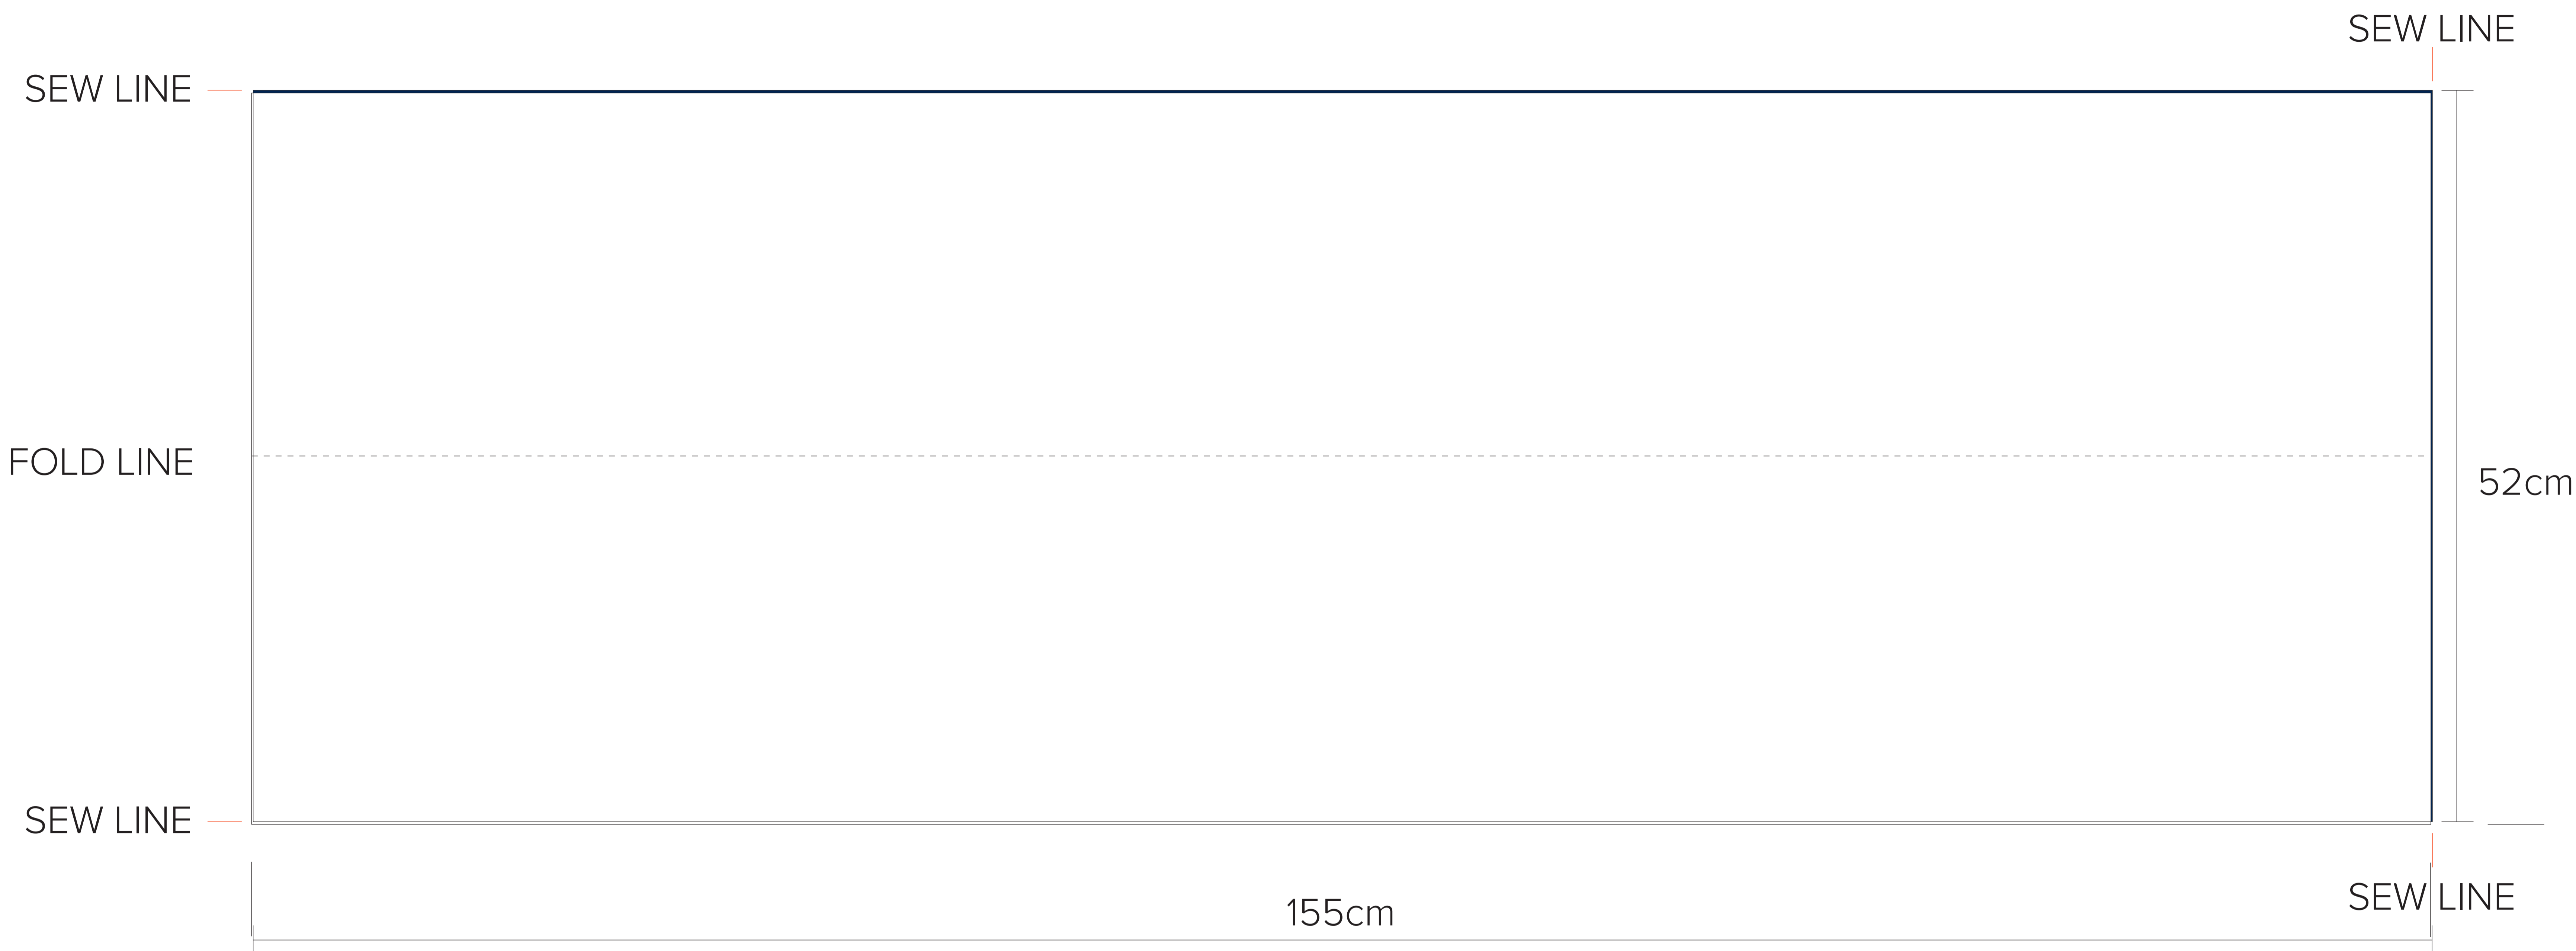

**ORDER #:**

**PO#:**

**PRODUCT**

INF-100  
INFINITY SCARF  
10" x 60"  
PRINTED

**PMS COLORS**

Full Color

PMS

PMS

PMS

\*LOGOS SHOULD BE 2" OR SMALLER  
FOR REPEATED PATTERN

ARTWORK SHOWN AT 50%