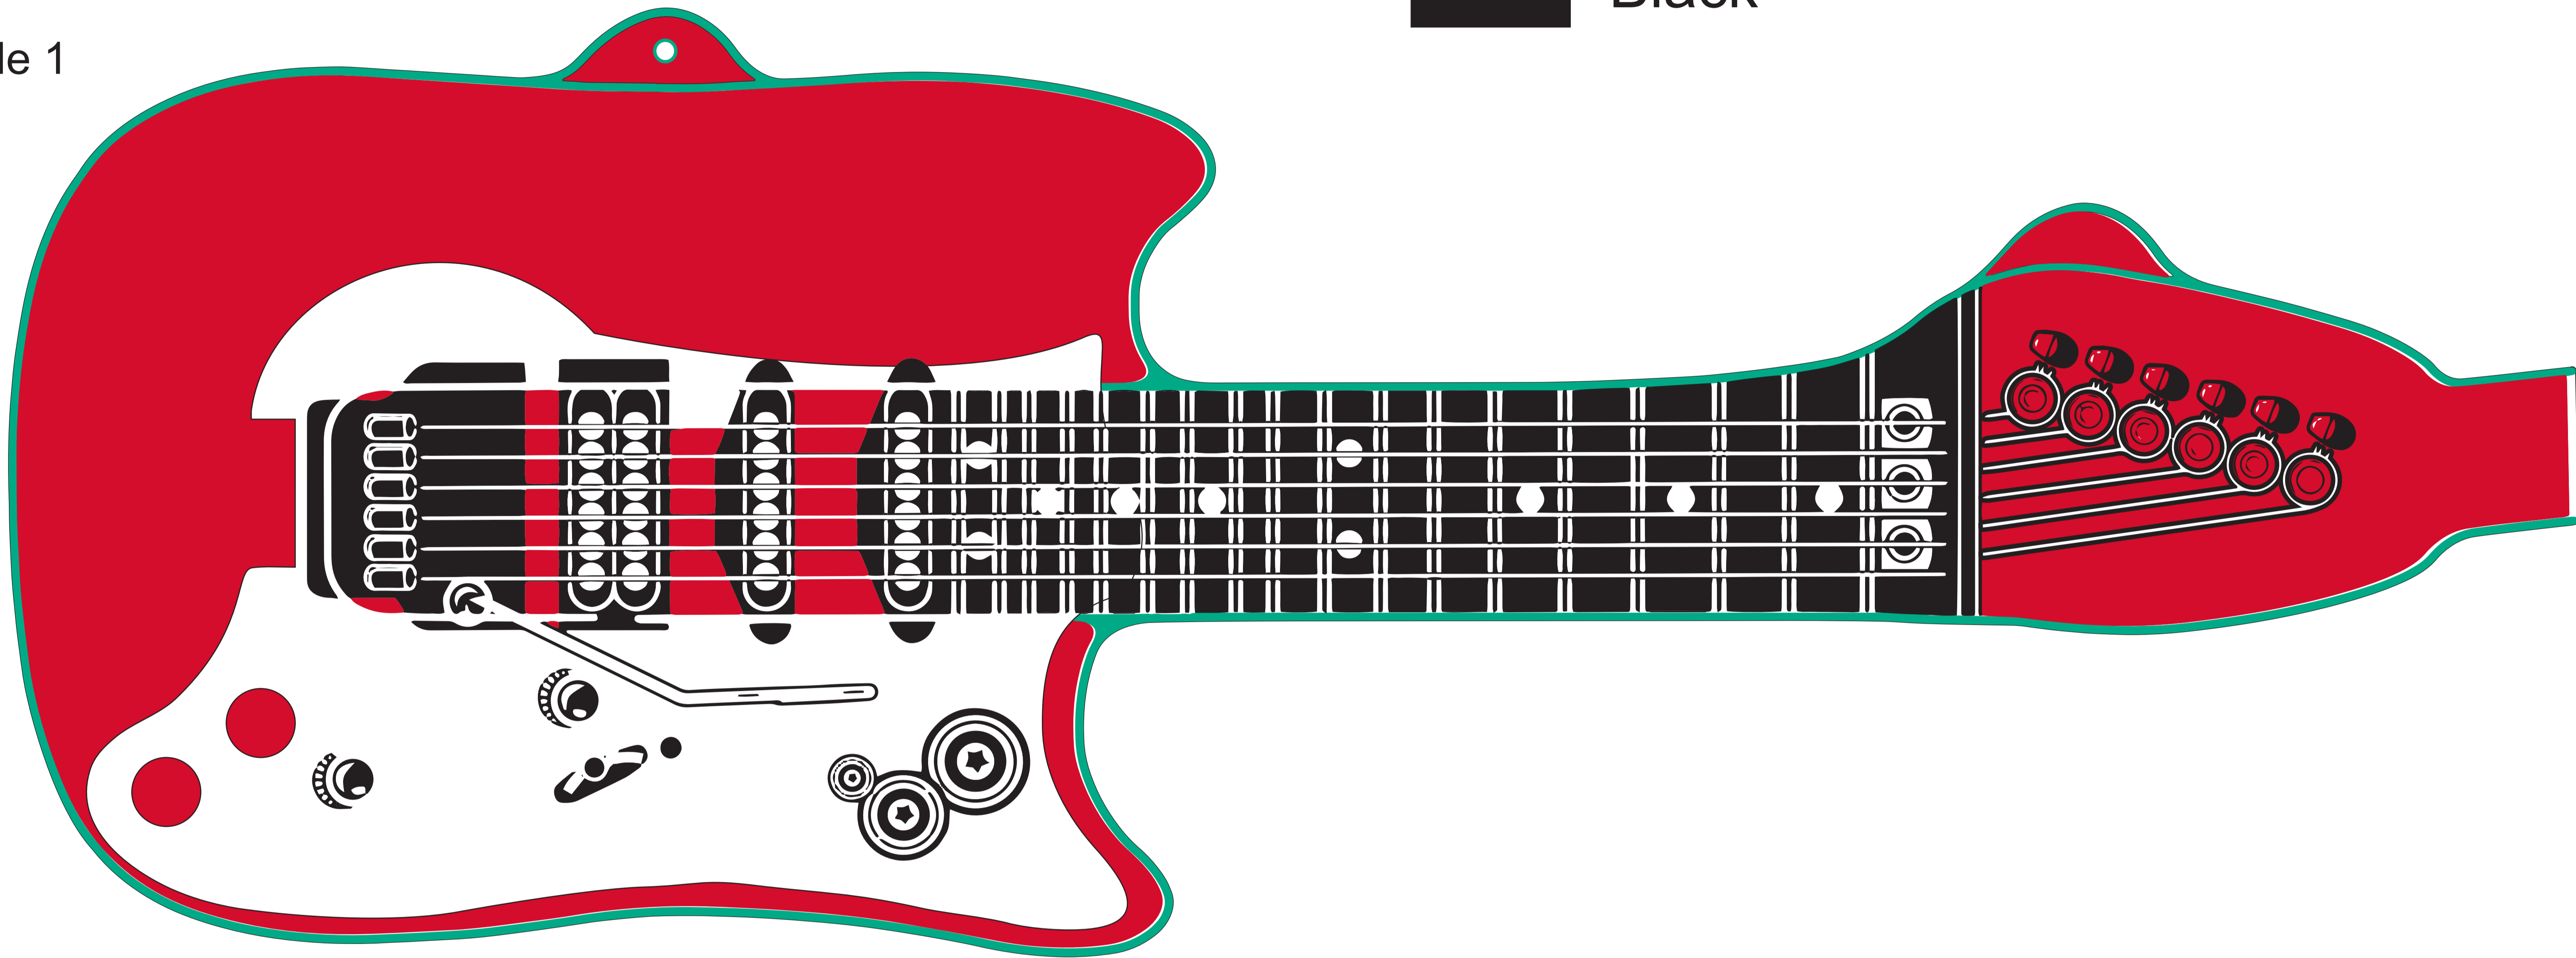

ORDER #:

PO #:

INFLATABLE GUITAR

#GUI-100

Product Colors:

 White

Imprint Colors:

 PMS 186 C

 Black

 Cut/Crease Lines

Side 1

Side 2