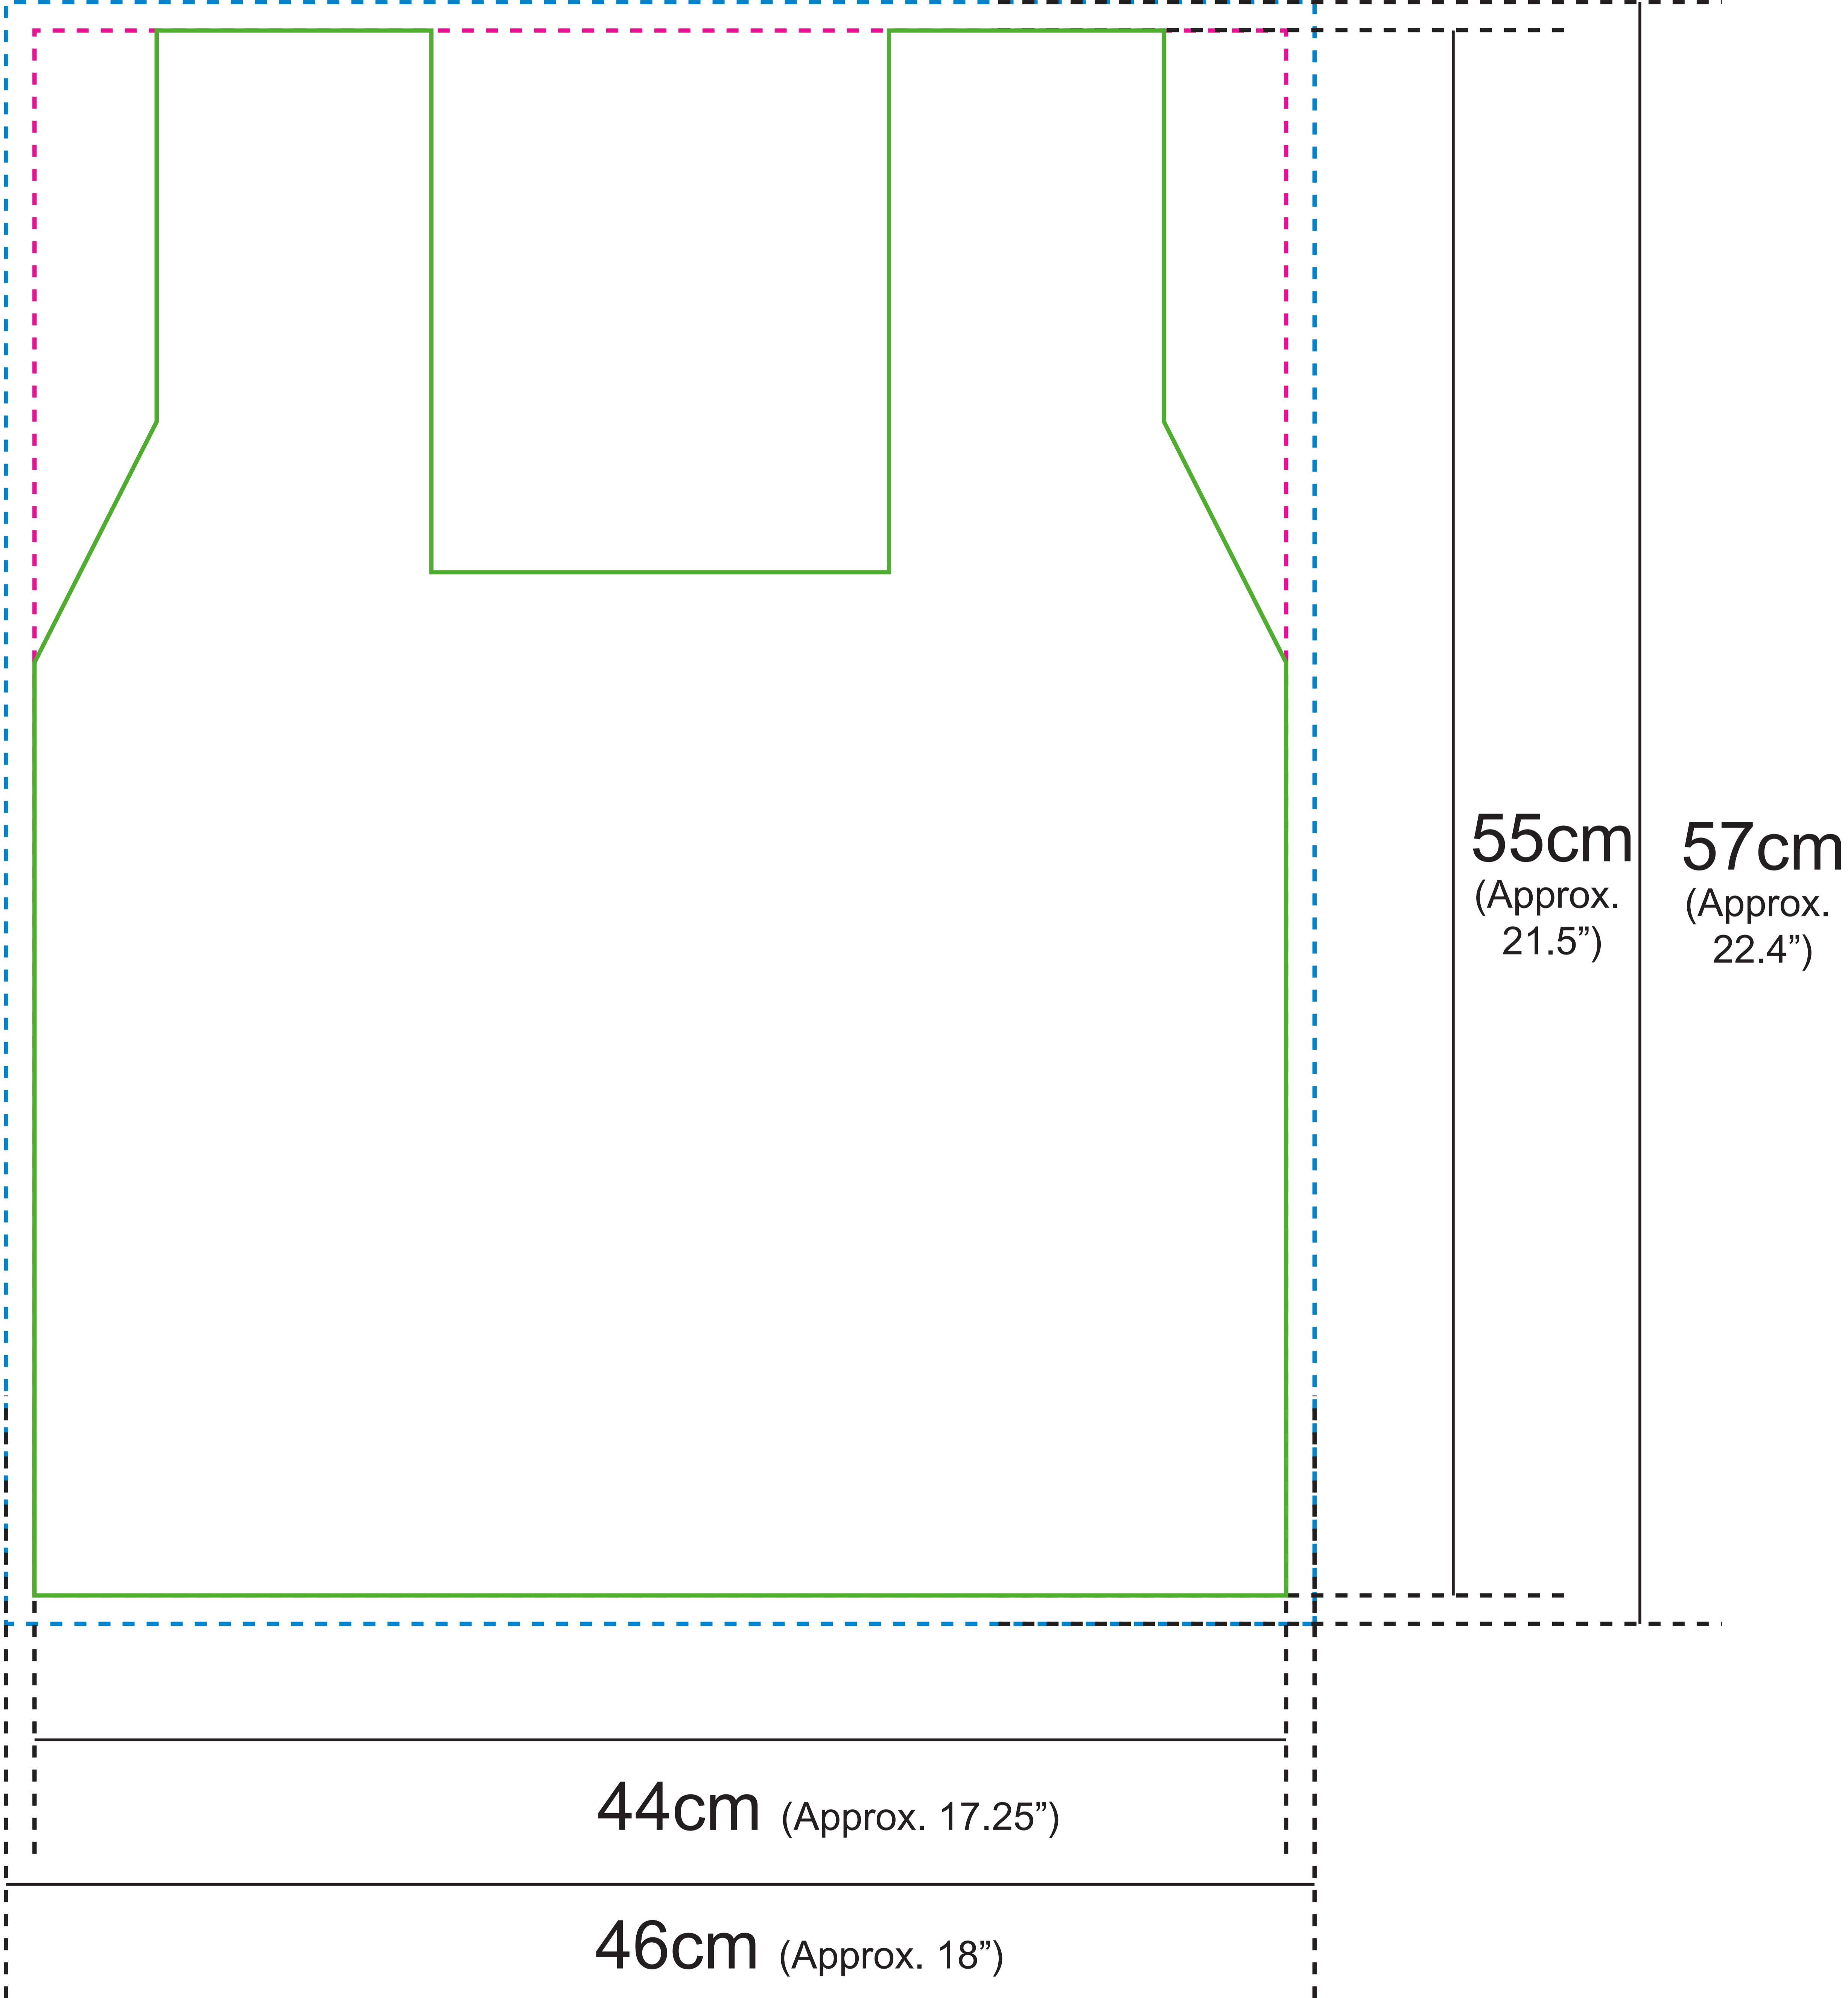

ORDER #
PO #
MAGIC FOLDABLE TOTE BAG
#FDT-007
SIZE: 17.25" W x 21.5" H
MATERIAL: 210D

MATERIAL COLOR:

 WHITE

IMPRINT COLORS:

 FULL COLOR

- Safe Area
- - - Cutline
- - - Bleed Area