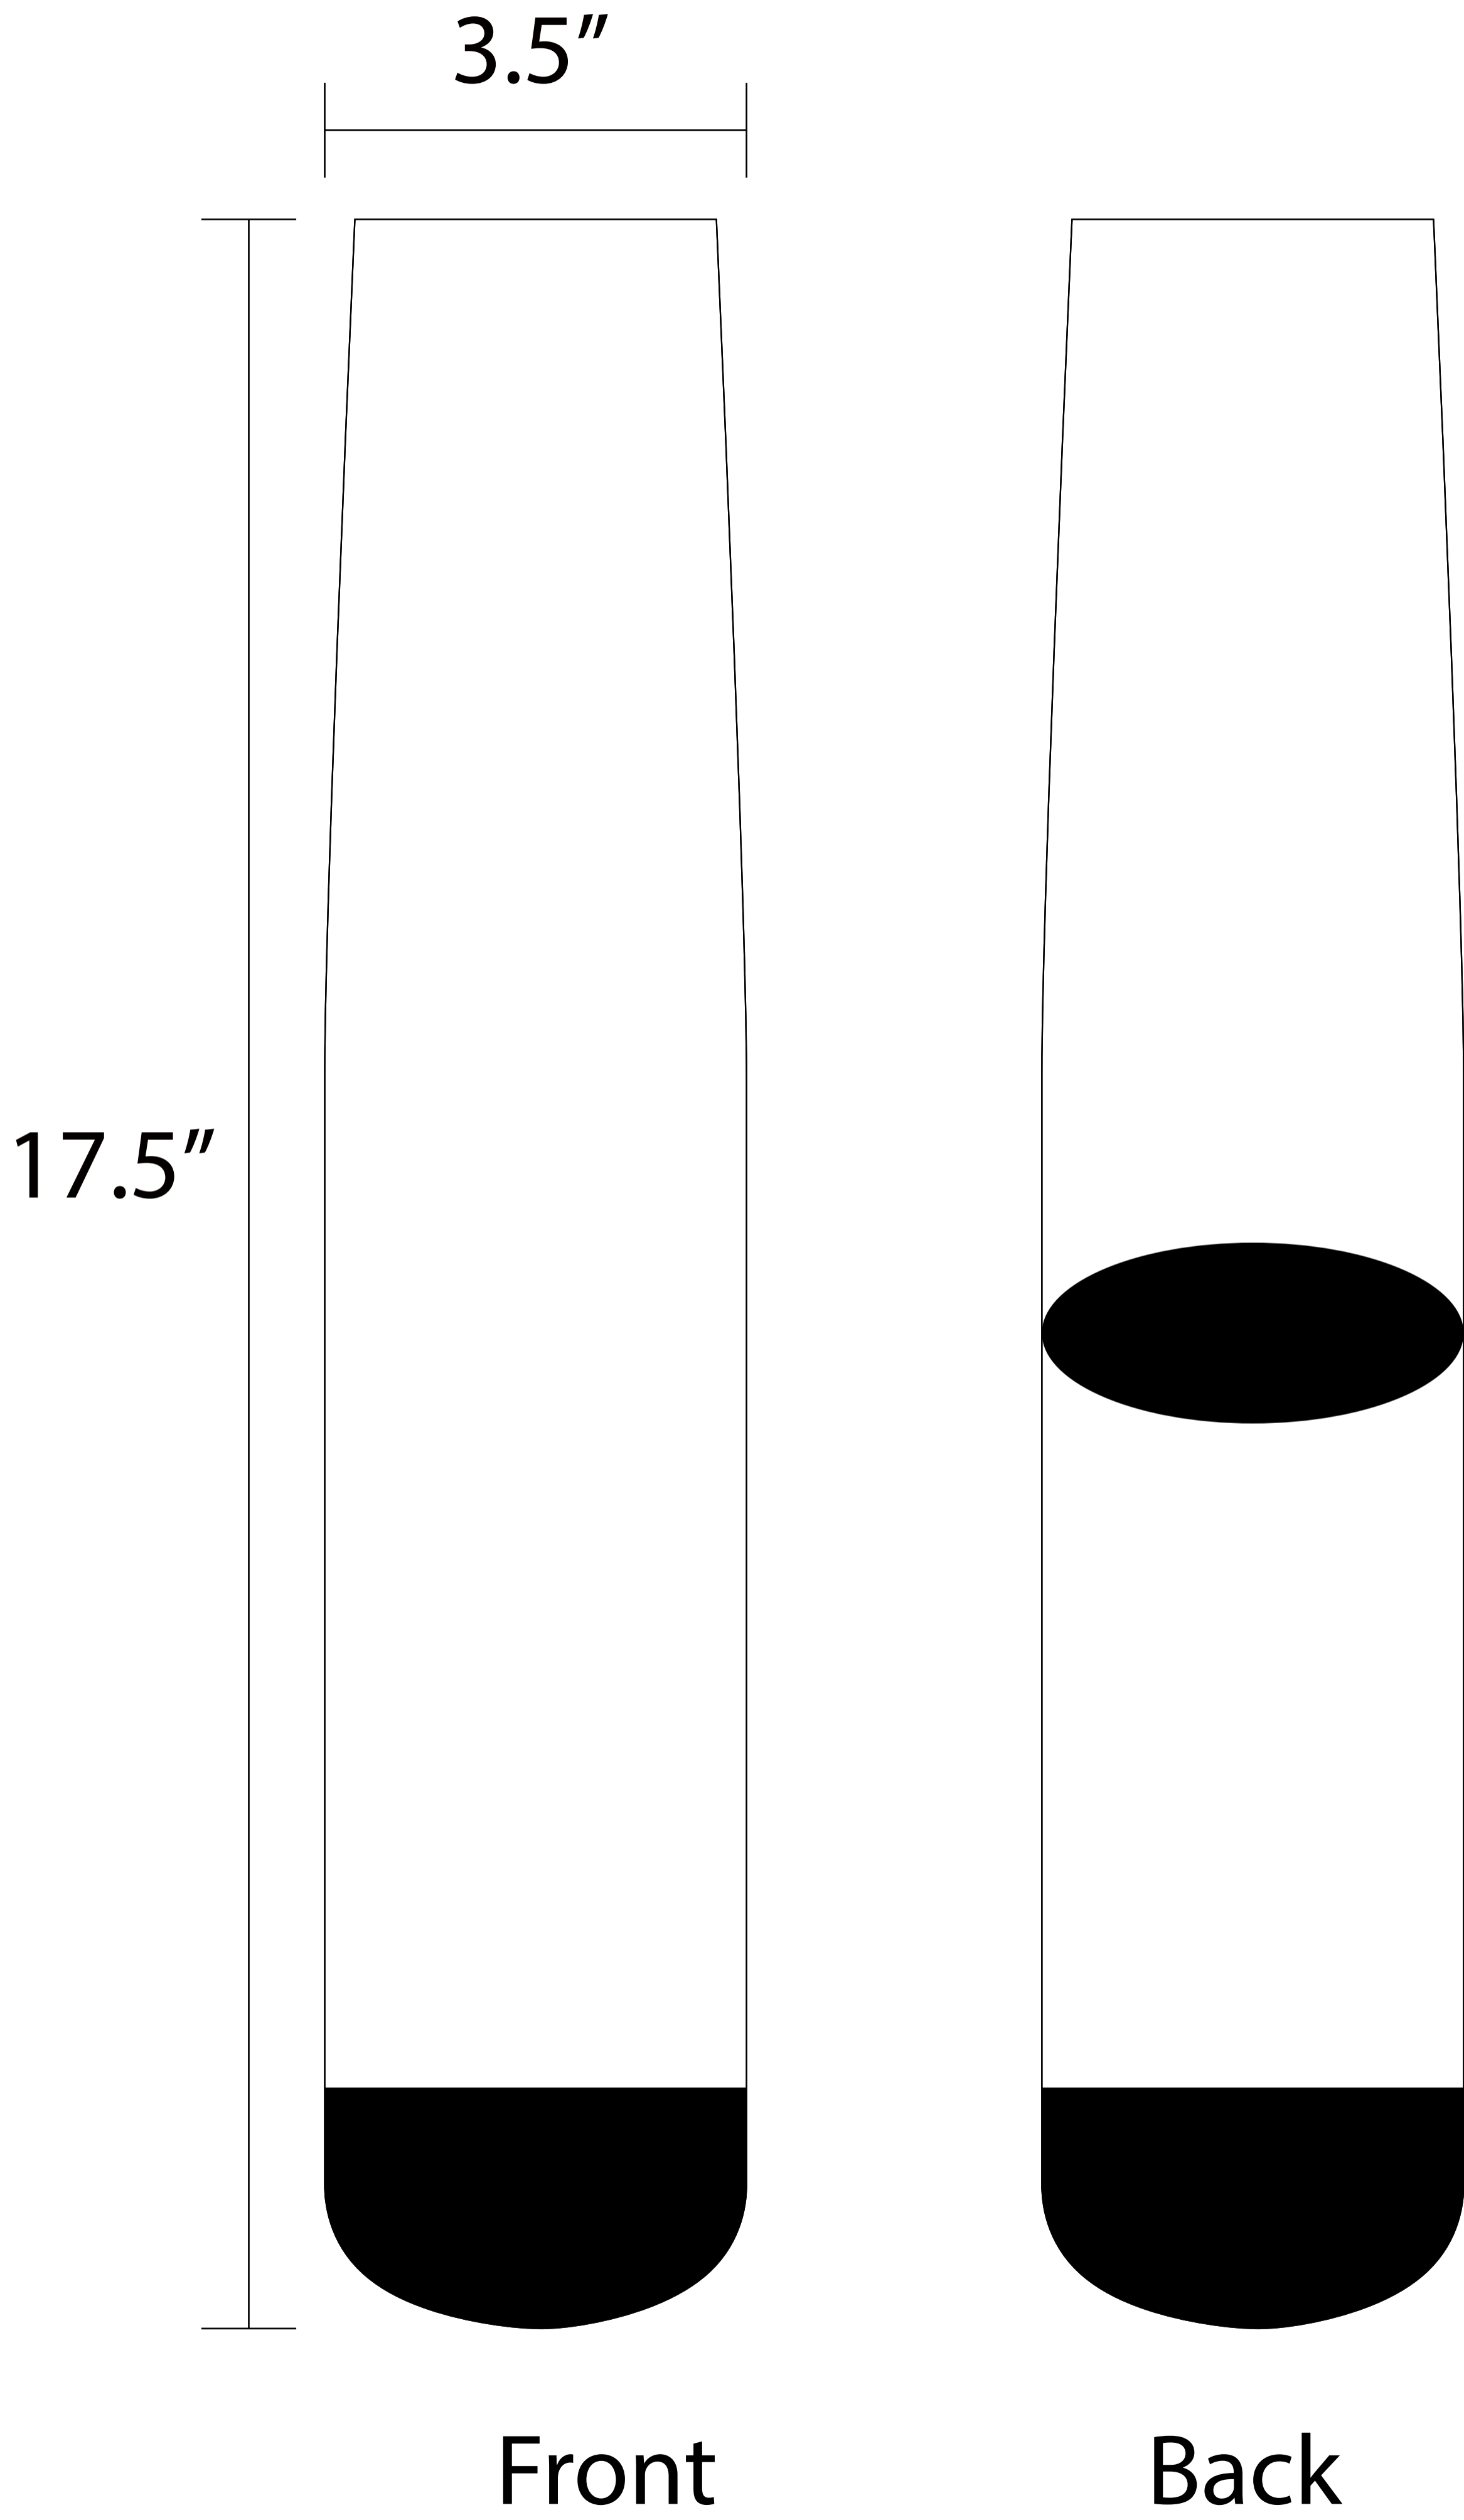

**Dye Sublimated Player Sock**

3.5"

17.5"

Front

Back